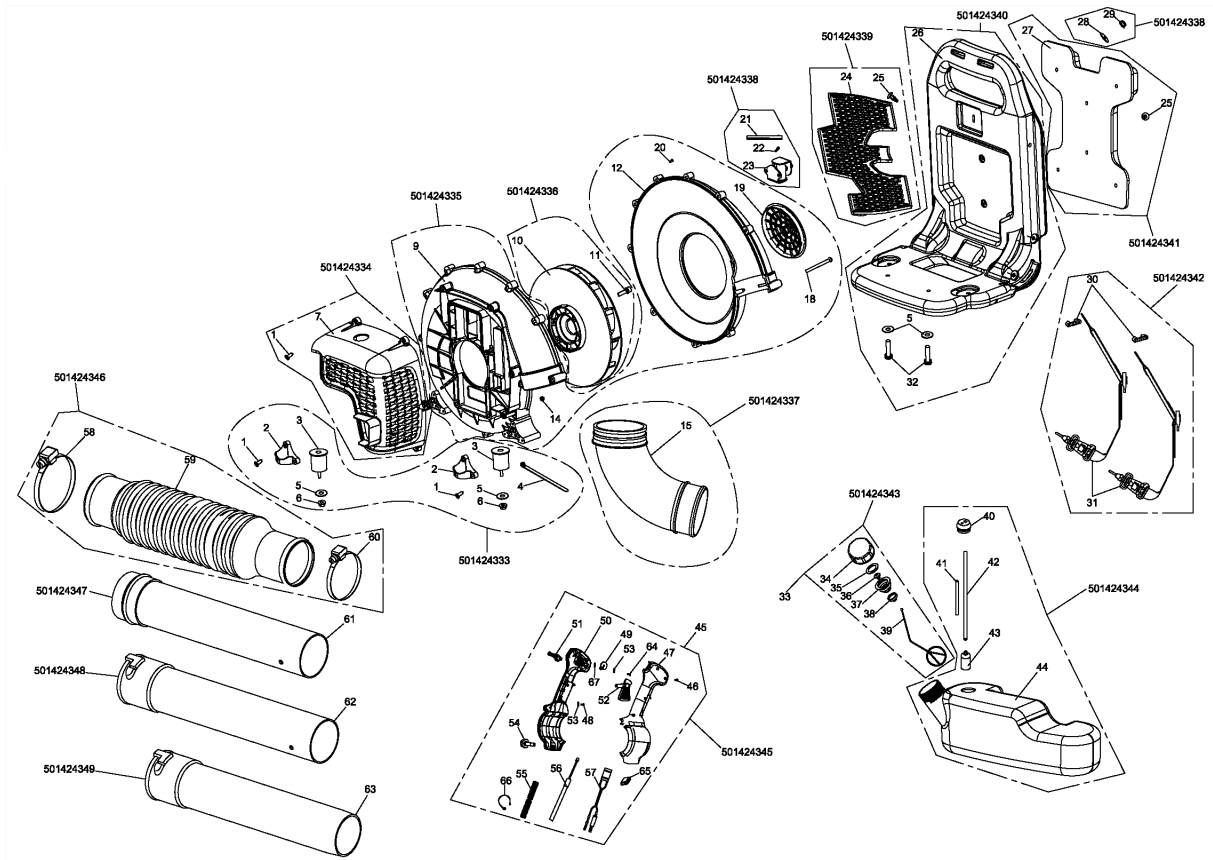

# SPARE PARTS LIST

BLOWERS

PR48BT, 967087101, 2016-06

## ASSEMBLY

PR48BT, 967087101, 2016-06

Part No	Description	Remark	QTY KIT
501 42 43-27	REPAIR KIT	STARTER ASSY	1
501 42 43-28	REPAIR KIT	ENGINE ASSY	1
501 42 43-29	REPAIR KIT	IGNITION ASSY	1
501 42 43-30	REPAIR KIT	MUFFLER ASSY	1
501 42 43-31	REPAIR KIT	CARBURETOR ASSY	1
501 42 43-32	REPAIR KIT	AIRBOX ASSY	1

## ASSEMBLY

PR48BT, 967087101, 2016-06

Part No	Description	Remark	QTY KIT
501 42 43-33	REPAIR KIT	DAMPERS - LOWER	1
501 42 43-34	REPAIR KIT	ENGINE COVER	1
501 42 43-35	REPAIR KIT	VOLUTE	1
501 42 43-36	REPAIR KIT	FAN	1
501 42 43-37	REPAIR KIT	ELBOW ASSY	1
501 42 43-38	REPAIR KIT	DAMPER UPPER	1
501 42 43-39	REPAIR KIT	NET	1
501 42 43-40	REPAIR KIT	FRAME ASSY	1
501 42 43-41	REPAIR KIT	PAD ASSY	1
501 42 43-42	REPAIR KIT	HARNESS ASSY	1
501 42 43-43	REPAIR KIT	FUEL CAP ASSY	1
501 42 43-44	REPAIR KIT	FUEL TANK ASSY	1
501 42 43-45	REPAIR KIT	OPERATING LEVER ASSY	1
501 42 43-46	REPAIR KIT	HOSE ASSY	1
501 42 43-47	REPAIR KIT	SWIVEL JOINT	1
501 42 43-48	REPAIR KIT	STRAIGHT PIPE	1
501 42 43-49	REPAIR KIT	END PIPE	1