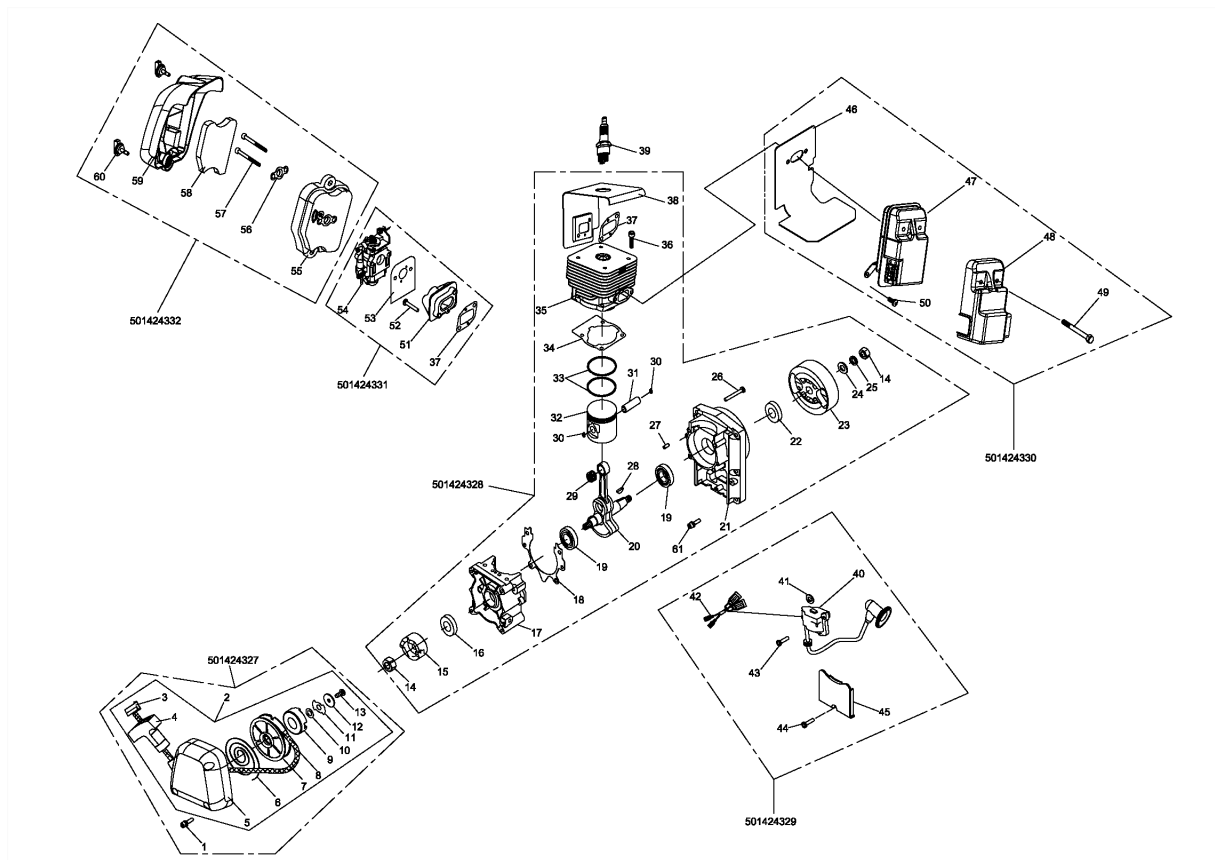

# SPARE PARTS LIST

BLOWERS

PR48BT, 967087101, 2016-06

## ASSEMBLY

PR48BT, 967087101, 2016-06

Part No	Description	Remark	QTY KIT
501 42 43-27	REPAIR KIT	STARTER ASSY	1
501 42 43-28	REPAIR KIT	ENGINE ASSY	1
501 42 43-29	REPAIR KIT	IGNITION ASSY	1
501 42 43-30	REPAIR KIT	MUFFLER ASSY	1
501 42 43-31	REPAIR KIT	CARBURETOR ASSY	1
501 42 43-32	REPAIR KIT	AIRBOX ASSY	1

## ASSEMBLY

PR48BT, 967087101, 2016-06

Part No	Description	Remark	QTY KIT
501 42 43-33	REPAIR KIT	DAMPERS - LOWER	1
501 42 43-34	REPAIR KIT	ENGINE COVER	1
501 42 43-35	REPAIR KIT	VOLUTE	1
501 42 43-36	REPAIR KIT	FAN	1
501 42 43-37	REPAIR KIT	ELBOW ASSY	1
501 42 43-38	REPAIR KIT	DAMPER UPPER	1
501 42 43-39	REPAIR KIT	NET	1
501 42 43-40	REPAIR KIT	FRAME ASSY	1
501 42 43-41	REPAIR KIT	PAD ASSY	1
501 42 43-42	REPAIR KIT	HARNESS ASSY	1
501 42 43-43	REPAIR KIT	FUEL CAP ASSY	1
501 42 43-44	REPAIR KIT	FUEL TANK ASSY	1
501 42 43-45	REPAIR KIT	OPERATING LEVER ASSY	1
501 42 43-46	REPAIR KIT	HOSE ASSY	1
501 42 43-47	REPAIR KIT	SWIVEL JOINT	1
501 42 43-48	REPAIR KIT	STRAIGHT PIPE	1
501 42 43-49	REPAIR KIT	END PIPE	1