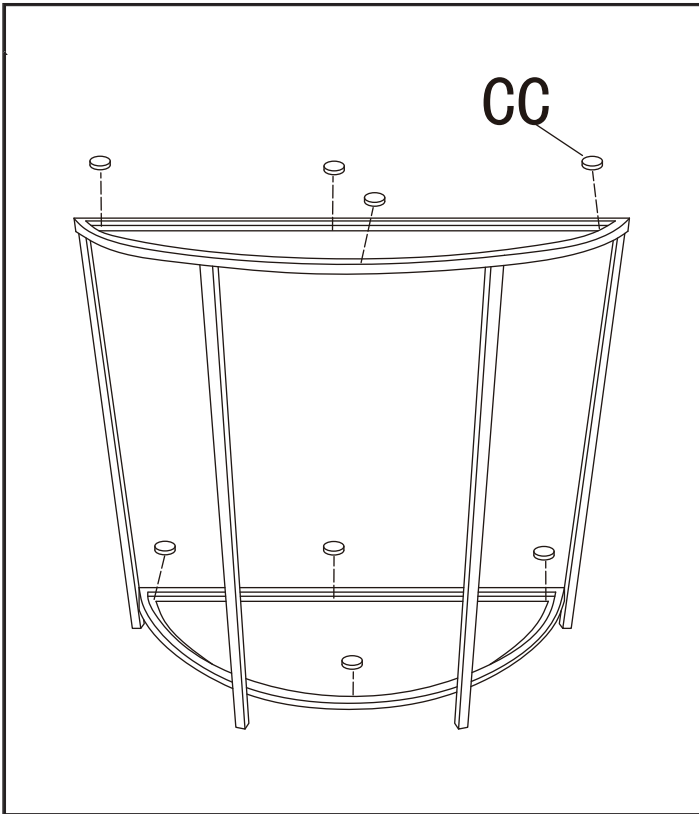

Assembly (continued)

3 Attaching glass bumper

- Attach four glass bumpers (CC) to each level of the frame assembly