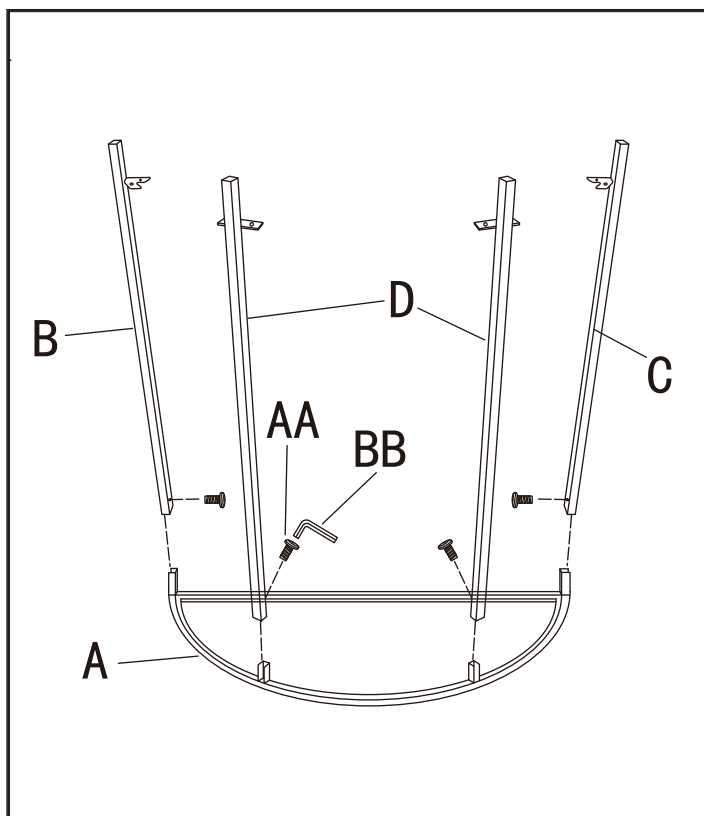

_____ AA

_____ BB

_____ CC

Part	Description	Quantity
AA	Bolt	12
BB	Allen wrench	1
CC	Glass bumper	8

Pre-assembly (continued)

PACKAGE CONTENTS

Part	Description	Quantity
A	Metal top frame	1
B	Metal leg for right rear side	1
C	Metal leg for left rear side	1
D	Metal legs for front sides	2
E	Metal bottom frame	1
F	Top glass panel	1
G	Bottom glass panel	1

Assembly

1 Attaching four metal legs

- Attach four metal legs (B) and (C) and (D) to the top frame (A) with bolts (AA).

2 Attaching the metal bottom frame

- Attach bottom frame (E) to the four legs (B) and (C) and (D) with bolts (AA).