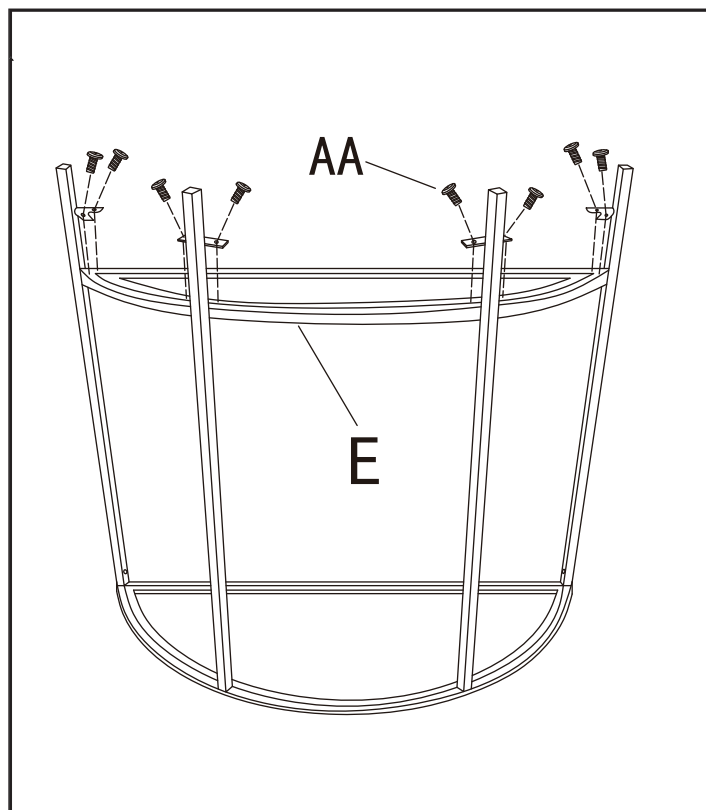

_____ AA

_____ BB

_____ CC

Part	Description	Quantity
AA	Bolt	12
BB	Allen wrench	1
CC	Glass bumper	8

Pre-assembly (continued)

PACKAGE CONTENTS

Part	Description	Quantity
A	Metal top frame	1
B	Metal leg for right rear side	1
C	Metal leg for left rear side	1
D	Metal legs for front sides	2
E	Metal bottom frame	1
F	Top glass panel	1
G	Bottom glass panel	1

Assembly

1 Attaching four metal legs

- Attach four metal legs (B) and (C) and (D) to the top frame (A) with bolts (AA).

2 Attaching the metal bottom frame

- Attach bottom frame (E) to the four legs (B) and (C) and (D) with bolts (AA).