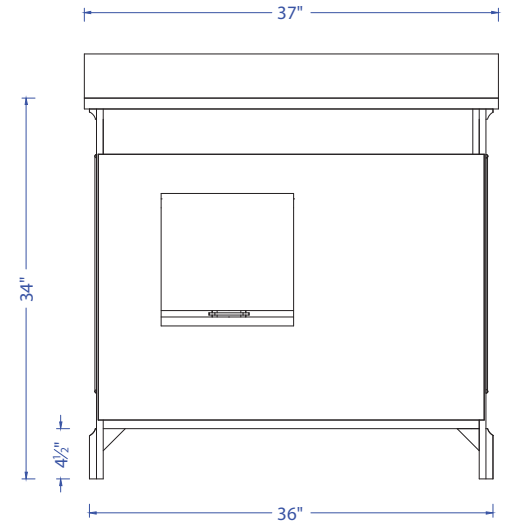

Laxton Collection

HKGB-105-37-E-CWMT | HKGB-105-37-G-CWMT | HKGB-105-37-W-CWMT

Vanity

Top view

Front view

Side view

Back view

Laxton Collection

Dimensions

NOTE:

All dimensions & specifications are approximate and subject to change without notice.

MIRROR INSTALLATION INSTRUCTION

TOOLS FOR ASSEMBLY

- 1 Measure the distance between the brackets on the back of the mirror