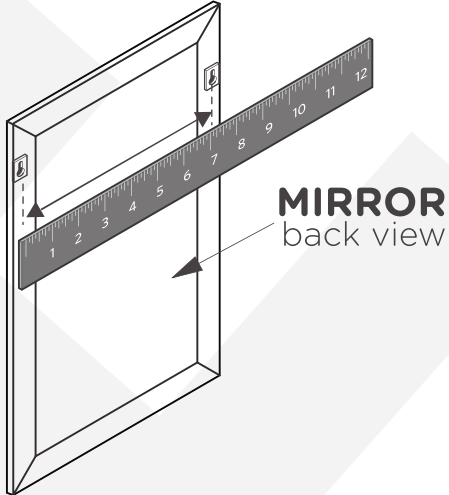

Laxton Collection

HKGB-105-37-E-CWMT | HKGB-105-37-G-CWMT | HKGB-105-37-W-CWMT

Vanity

Top view

Front view

Side view

Back view

Laxton Collection

Dimensions

NOTE:

All dimensions & specifications are approximate and subject to change without notice.

MIRROR INSTALLATION INSTRUCTION

TOOLS FOR ASSEMBLY

- 1 Measure the distance between the brackets on the back of the mirror

- 2 Mark the measured distance on the wall using a level

- 3 Once position is marked, drill 2 holes and insert anchors if stud is not available

- 4 Hang mirror on the wall

IMPORTANT:

CONSULT AN EXPERT FOR THE PROPER SCREWS/BOLTS TO USE WHEN ATTACHING TO VARIOUS WALL CONSTRUCTIONS. SCREWS PROVIDED **DO NOT ATTACH** TO ALL WALL CONSTRUCTION TYPES.