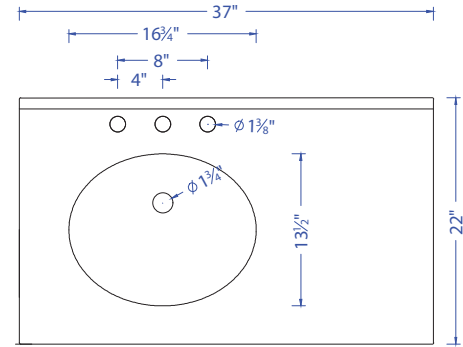

Laxton Collection

HKGB-105-37-E-CWMT | HKGB-105-37-G-CWMT | HKGB-105-37-W-CWMT

Vanity

Top view

Front view

Side view

Back view

Laxton Collection

Dimensions

NOTE:

All dimensions & specifications are approximate and subject to change without notice.

MIRROR INSTALLATION INSTRUCTION

TOOLS FOR ASSEMBLY

- 1 Measure the distance between the brackets on the back of the mirror

- 2 Mark the measured distance on the wall using a level

- 3 Once position is marked, drill 2 holes and insert anchors if stud is not available

- 4 Hang mirror on the wall

IMPORTANT:

CONSULT AN EXPERT FOR THE PROPER SCREWS/BOLTS TO USE WHEN ATTACHING TO VARIOUS WALL CONSTRUCTIONS. SCREWS PROVIDED **DO NOT ATTACH** TO ALL WALL CONSTRUCTION TYPES.