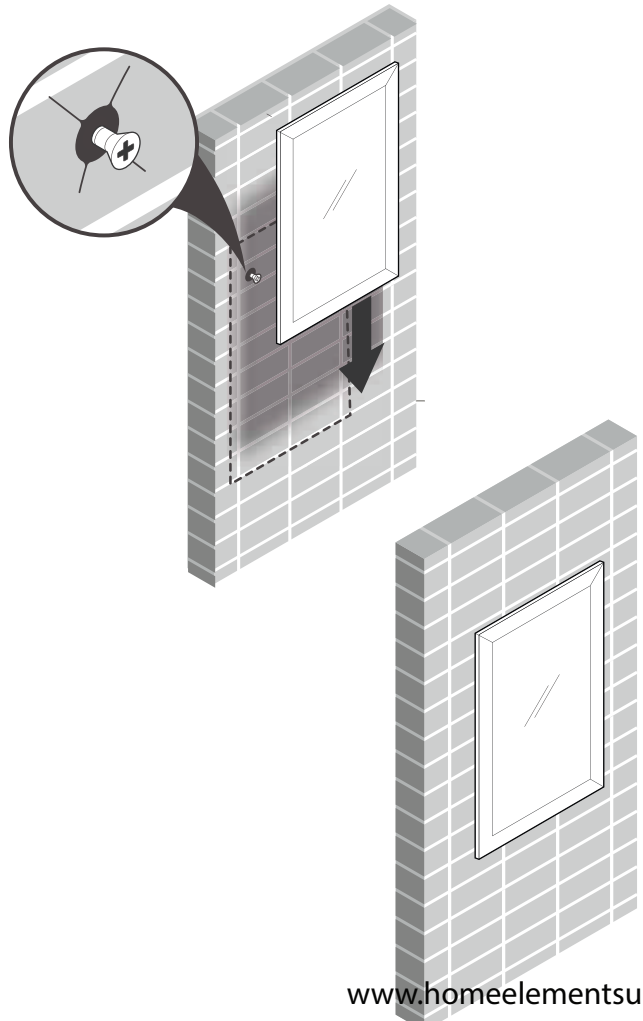

Laxton Collection

HKGB-105-37-E-CWMT | HKGB-105-37-G-CWMT | HKGB-105-37-W-CWMT

Vanity

Top view

Front view

Side view

Back view

Laxton Collection

Dimensions

NOTE:

All dimensions & specifications are approximate and subject to change without notice.

MIRROR INSTALLATION INSTRUCTION

TOOLS FOR ASSEMBLY

- 1 Measure the distance between the brackets on the back of the mirror

- 2 Mark the measured distance on the wall using a level

- 3 Once position is marked, drill 2 holes and insert anchors if stud is not available

- 4 Hang mirror on the wall

IMPORTANT:

CONSULT AN EXPERT FOR THE PROPER SCREWS/BOLTS TO USE WHEN ATTACHING TO VARIOUS WALL CONSTRUCTIONS. SCREWS PROVIDED **DO NOT ATTACH** TO ALL WALL CONSTRUCTION TYPES.