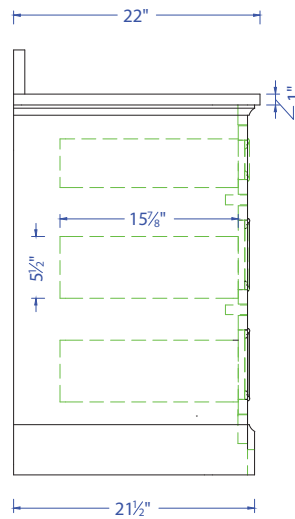

Laxton Collection

HKGB-105-37-E-CWMT | HKGB-105-37-G-CWMT | HKGB-105-37-W-CWMT

Vanity

Top view

Front view

Side view

Back view

Laxton Collection

Dimensions

NOTE:

All dimensions & specifications are approximate and subject to change without notice.

MIRROR INSTALLATION INSTRUCTION

TOOLS FOR ASSEMBLY

- 1 Measure the distance between the brackets on the back of the mirror

- 2 Mark the measured distance on the wall using a level

- 3 Once position is marked, drill 2 holes and insert anchors if stud is not available

- 4 Hang mirror on the wall

IMPORTANT:

CONSULT AN EXPERT FOR THE PROPER SCREWS/BOLTS TO USE WHEN ATTACHING TO VARIOUS WALL CONSTRUCTIONS. SCREWS PROVIDED **DO NOT ATTACH** TO ALL WALL CONSTRUCTION TYPES.