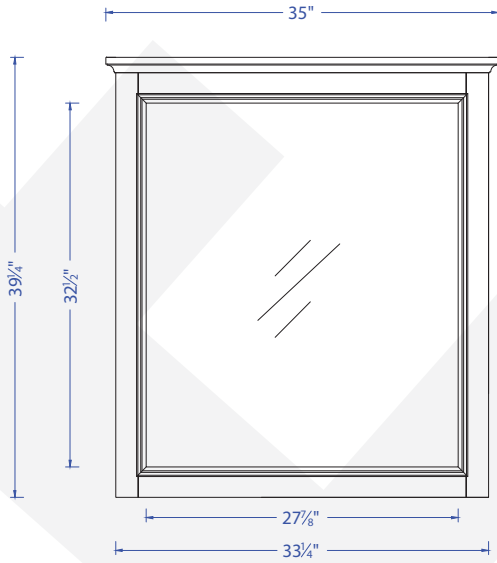

Laxton Collection

HKGB-105-37-E-CWMT | HKGB-105-37-G-CWMT | HKGB-105-37-W-CWMT

Vanity

Top view

Front view

Side view

Back view

Laxton Collection

Dimensions

NOTE:

All dimensions & specifications are approximate and subject to change without notice.

MIRROR INSTALLATION INSTRUCTION

TOOLS FOR ASSEMBLY

- 1 Measure the distance between the brackets on the back of the mirror

- 2 Mark the measured distance on the wall using a level

- 3 Once position is marked, drill 2 holes and insert anchors if stud is not available

- 4 Hang mirror on the wall

IMPORTANT:

CONSULT AN EXPERT FOR THE PROPER SCREWS/BOLTS TO USE WHEN ATTACHING TO VARIOUS WALL CONSTRUCTIONS. SCREWS PROVIDED **DO NOT ATTACH** TO ALL WALL CONSTRUCTION TYPES.