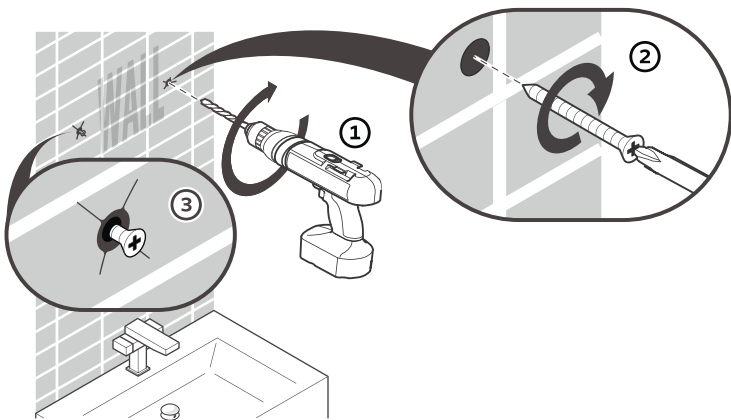

Dimensions

NOTE:

All dimensions & specifications are approximate and subject to change without notice.

MIRROR INSTALLATION INSTRUCTION

TOOLS FOR ASSEMBLY

- 1 Measure the distance between the brackets on the back of the mirror

- 2 Mark the measured distance on the wall using a level

- 3 Once position is marked, drill 2 holes and insert anchors if stud is not available

- 4 Hang mirror on the wall

IMPORTANT:

CONSULT AN EXPERT FOR THE PROPER SCREWS/BOLTS TO USE WHEN ATTACHING TO VARIOUS WALL CONSTRUCTIONS. SCREWS PROVIDED **DO NOT ATTACH** TO ALL WALL CONSTRUCTION TYPES.