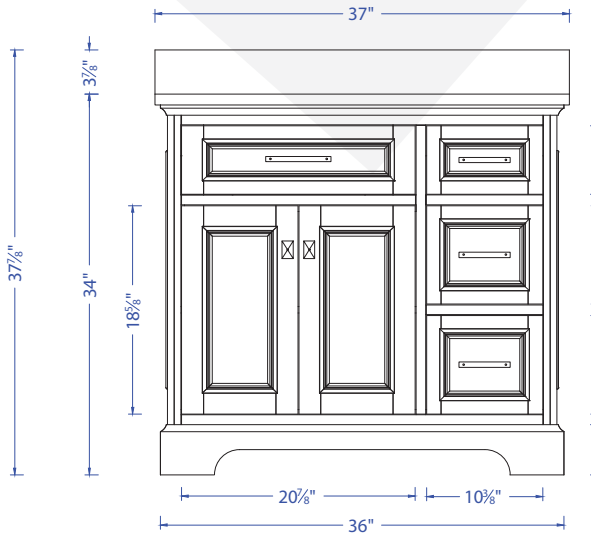

Laxton Collection

HKGB-105-37-E-CWMT | HKGB-105-37-G-CWMT | HKGB-105-37-W-CWMT

Vanity

Top view

Front view

Side view

Back view

Laxton Collection

Dimensions

NOTE:

All dimensions & specifications are approximate and subject to change without notice.

MIRROR INSTALLATION INSTRUCTION

TOOLS FOR ASSEMBLY

- 1 Measure the distance between the brackets on the back of the mirror