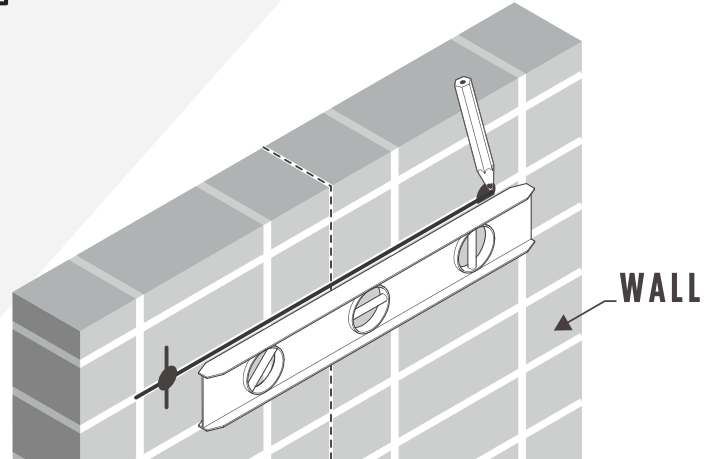

Laxton Collection

HKGB-105-37-E-CWMT | HKGB-105-37-G-CWMT | HKGB-105-37-W-CWMT

Vanity

Top view

Front view

Side view

Back view

Laxton Collection

Dimensions

NOTE:

All dimensions & specifications are approximate and subject to change without notice.

MIRROR INSTALLATION INSTRUCTION

TOOLS FOR ASSEMBLY

- 1 Measure the distance between the brackets on the back of the mirror

- 2 Mark the measured distance on the wall using a level

- 3 Once position is marked, drill 2 holes and insert anchors if stud is not available

- 4 Hang mirror on the wall

IMPORTANT:

CONSULT AN EXPERT FOR THE PROPER SCREWS/BOLTS TO USE WHEN ATTACHING TO VARIOUS WALL CONSTRUCTIONS. SCREWS PROVIDED **DO NOT ATTACH** TO ALL WALL CONSTRUCTION TYPES.