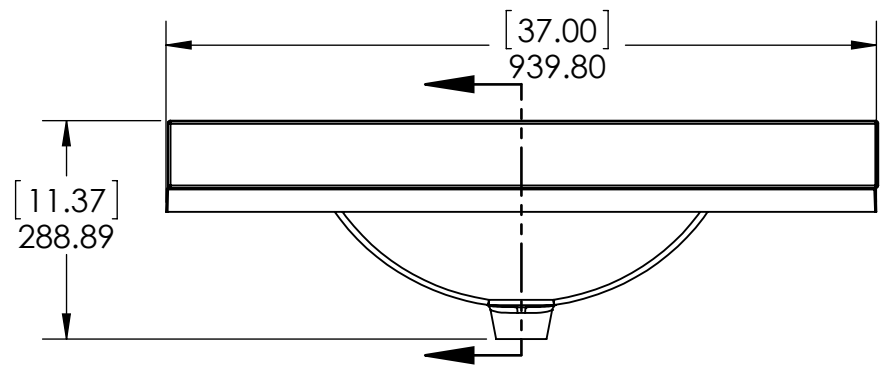

DRAWING TYPE	ITEM ID	ITEM DESCRIPTION	TECHNOLOGIES	DRAWING STATUS
Finish Good	SS3722R-TI	Vtop Rect 37x22 SS Titanium	Solid Surface	Design Process
Finish Good	SS37R-AH	Vtop Rect 37x22 SS Silver Ash Shark tank	Solid Surface	Ready for production

REV	ECO #	DESCRIPTION	REV'D BY DATE	CHK'D BY DATE	APRV'D BY DATE
1		Original	4/05/16	4/05/16	4/05/16
2		Nuevo color	1/16/18	1/16/18	1/16/18

PROPRIETARY AND CONFIDENTIAL
THE INFORMATION CONTAINED IN THIS DRAWING IS THE SOLE PROPERTY OF WOODCRAFTERS. ANY REPRODUCTION IN PART OR AS A WHOLE WITHOUT THE WRITTEN PERMISSION OF WOODCRAFTERS IS PROHIBITED.

UNLESS OTHERWISE SPECIFIED
DIMENSIONS ARE IN MM. AND (INCHES)
TOLERANCES ARE
+0.125 [3.175] -0.125 [-3.175]
SCALE:1:10

	NAME	DATE
DRAWN	R. Rubio	1/27/16
CHECKED	R. Rubio	4/05/16
ENG APPR.	R. Rubio	4/05/16
MFG APPR.	C. Leal	4/05/16

Wood Crafters

SIZE DWG. NO. **A** Vtop Rect 37x22 Solid Surface

SHEET 1 OF 1 REV. **2**