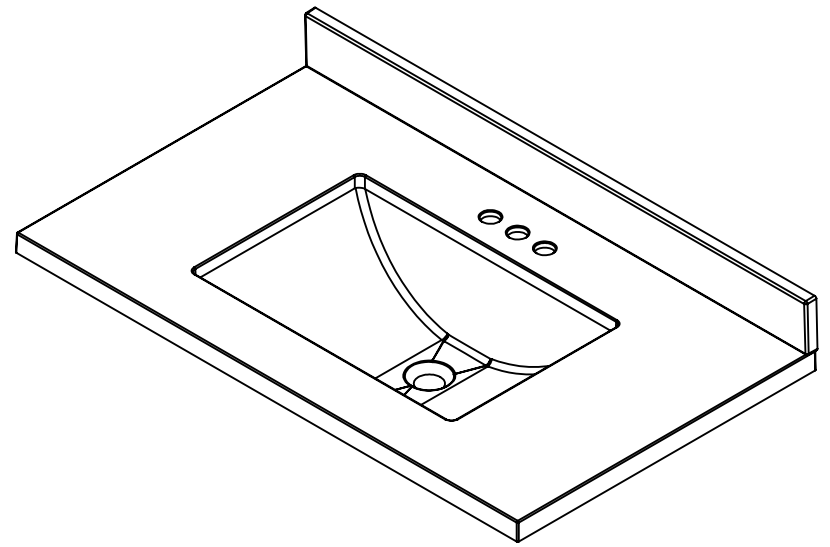

DRAWING TYPE	ITEM ID	ITEM DESCRIPTION	TECHNOLOGIES	DRAWING STATUS
Finish Good	SS3722R-TI	Vtop Rect 37x22 SS Titanium	Solid Surface	Design Process
Finish Good	SS37R-AH	Vtop Rect 37x22 SS Silver Ash Shark tank	Solid Surface	Ready for production

REV	ECO #	DESCRIPTION	REV'D BY DATE	CHK'D BY DATE	APRV'D BY DATE
1		Original	4/05/16	4/05/16	4/05/16
2		Nuevo color	1/16/18	1/16/18	1/16/18

PROPRIETARY AND CONFIDENTIAL
THE INFORMATION CONTAINED IN THIS DRAWING IS THE SOLE PROPERTY OF WOODCRAFTERS. ANY REPRODUCTION IN PART OR AS A WHOLE WITHOUT THE WRITTEN PERMISSION OF WOODCRAFTERS IS PROHIBITED.

UNLESS OTHERWISE SPECIFIED
DIMENSIONS ARE IN MM. AND (INCHES)
TOLERANCES ARE
+0.125 [3.175] -0.125 [-3.175]
SCALE:1:10

	NAME	DATE
DRAWN	R. Rubio	1/27/16
CHECKED	R. Rubio	4/05/16
ENG APPR.	R. Rubio	4/05/16
MFG APPR.	C. Leal	4/05/16

Wood Crafters

SIZE DWG. NO. **A** Vtop Rect 37x22 Solid Surface

SHEET 1 OF 1 REV. **2**