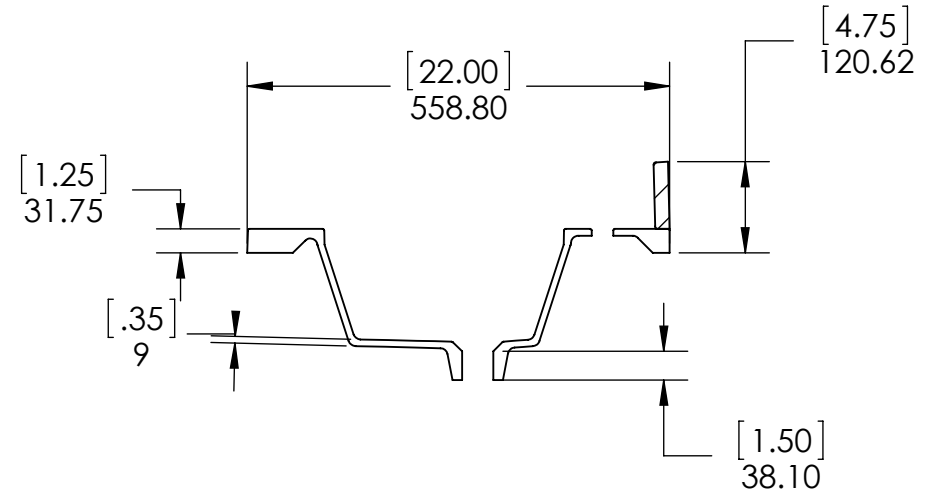

DRAWING TYPE	ITEM ID	ITEM DESCRIPTION	TECHNOLOGIES	DRAWING STATUS
Finish Good	SS3722R-TI	Vtop Rect 37x22 SS Titanium	Solid Surface	Design Process
Finish Good	SS37R-AH	Vtop Rect 37x22 SS Silver Ash Shark tank	Solid Surface	Ready for production

REV	ECO #	DESCRIPTION	REV'D BY DATE	CHK'D BY DATE	APRV'D BY DATE
1		Original	4/05/16	4/05/16	4/05/16
2		Nuevo color	1/16/18	1/16/18	1/16/18

PROPRIETARY AND CONFIDENTIAL
THE INFORMATION CONTAINED IN THIS DRAWING IS THE SOLE PROPERTY OF WOODCRAFTERS. ANY REPRODUCTION IN PART OR AS A WHOLE WITHOUT THE WRITTEN PERMISSION OF WOODCRAFTERS IS PROHIBITED.

UNLESS OTHERWISE SPECIFIED
DIMENSIONS ARE IN MM. AND (INCHES)
TOLERANCES ARE
+0.125 [3.175] -0.125 [-3.175]
SCALE:1:10

	NAME	DATE
DRAWN	R. Rubio	1/27/16
CHECKED	R. Rubio	4/05/16
ENG APPR.	R. Rubio	4/05/16
MFG APPR.	C. Leal	4/05/16

Wood Crafters

SIZE DWG. NO. **A** Vtop Rect 37x22 Solid Surface

SHEET 1 OF 1 REV. **2**