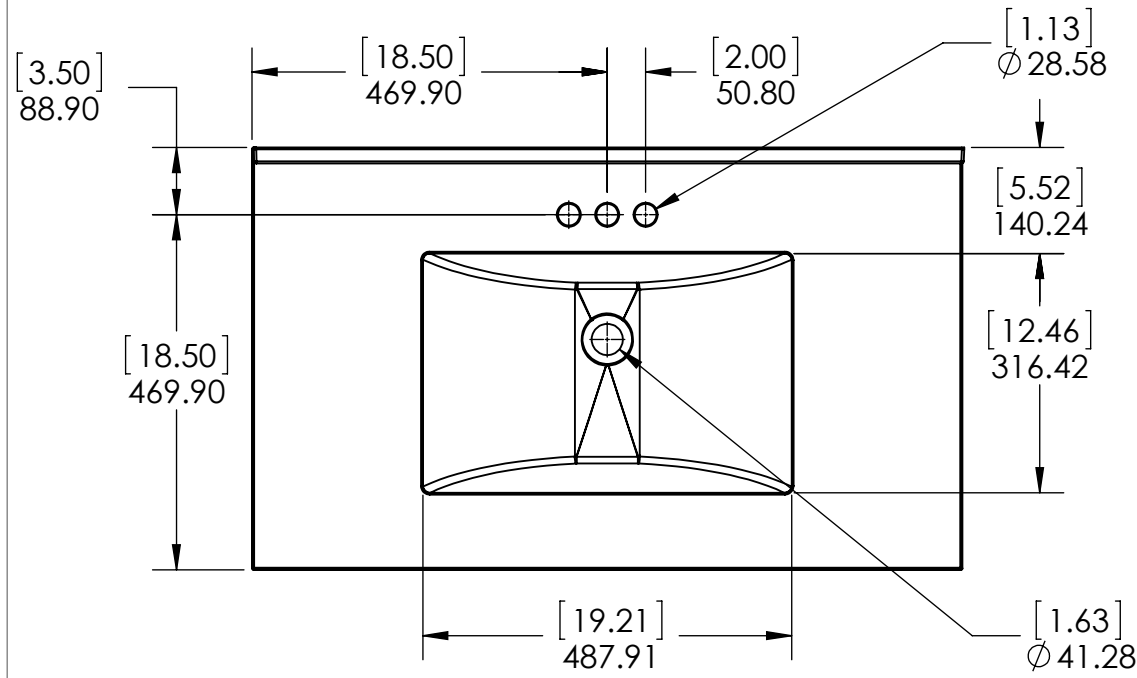

DRAWING TYPE	ITEM ID	ITEM DESCRIPTION	TECHNOLOGIES	DRAWING STATUS
Finish Good	SS3722R-TI	Vtop Rect 37x22 SS Titanium	Solid Surface	Design Process
Finish Good	SS37R-AH	Vtop Rect 37x22 SS Silver Ash Shark tank	Solid Surface	Ready for production

REV	ECO #	DESCRIPTION	REV'D BY DATE	CHK'D BY DATE	APRV'D BY DATE
1		Original	4/05/16	4/05/16	4/05/16
2		Nuevo color	1/16/18	1/16/18	1/16/18

PROPRIETARY AND CONFIDENTIAL
THE INFORMATION CONTAINED IN THIS DRAWING IS THE SOLE PROPERTY OF WOODCRAFTERS. ANY REPRODUCTION IN PART OR AS A WHOLE WITHOUT THE WRITTEN PERMISSION OF WOODCRAFTERS IS PROHIBITED.

UNLESS OTHERWISE SPECIFIED
DIMENSIONS ARE IN MM. AND (INCHES)
TOLERANCES ARE
+0.125 [3.175] -0.125 [-3.175]
SCALE:1:10

	NAME	DATE
DRAWN	R. Rubio	1/27/16
CHECKED	R. Rubio	4/05/16
ENG APPR.	R. Rubio	4/05/16
MFG APPR.	C. Leal	4/05/16

Wood Crafters

SIZE DWG. NO. **A** Vtop Rect 37x22 Solid Surface

SHEET 1 OF 1 REV. **2**