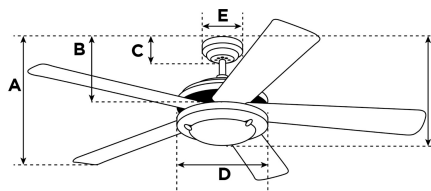

Item Number 7852165

Swirl Ceiling Fan

52" Brushed Nickel Finish Reversible Blades
(Rosewood/Light Maple) Includes Light Kit with
Frosted Swirl Glass

Specifications

Size	52"
Blades	Reversible MDF Blades (Rosewood/Light Maple)
Blade Pitch	11°
Approved Location	Indoor
Suggested Room Size	Large Room (up to 15x15)
Down Rod	3/4" x 4"
Installation	Combo
Max. Ceiling Angle	18°
Lead Wire	78"
Light Bulb Usage	Includes (4) Candelabra (E12) Base, 40 Watt Torpedo Lamps
Control	Remote Control Adaptable
Motor Finish	Brushed Nickel
Motor Material	Cold Rolled Steel Motor 153mm x 15mm
Reverse Airflow	Yes
Capacitor	Triple
Switch Housing Cap	Not Included

Reversible Light Maple
Finish Blades

Energy Information

Airflow Efficiency	73 Cubic Feet Per Minute Per Watt
Electricity Use	66 Watts (excludes lights)
Airflow	4831 Cubic Feet per Minute
Max rpm	170

Warranty

Ceiling fans backed by our Limited Lifetime Warranty have a lifetime motor warranty and a 2-year warranty on all other parts.

A. Top of Canopy to Bottom of Blades	13.5"
B. Top of Canopy to Bottom of Switch House	12"
C. Top of Canopy to Bottom of Canopy	2.3"
D. Width of Motor Housing	12"
E. Width of Canopy	5.3"
F. Top of Canopy to Bottom of Glass	18"