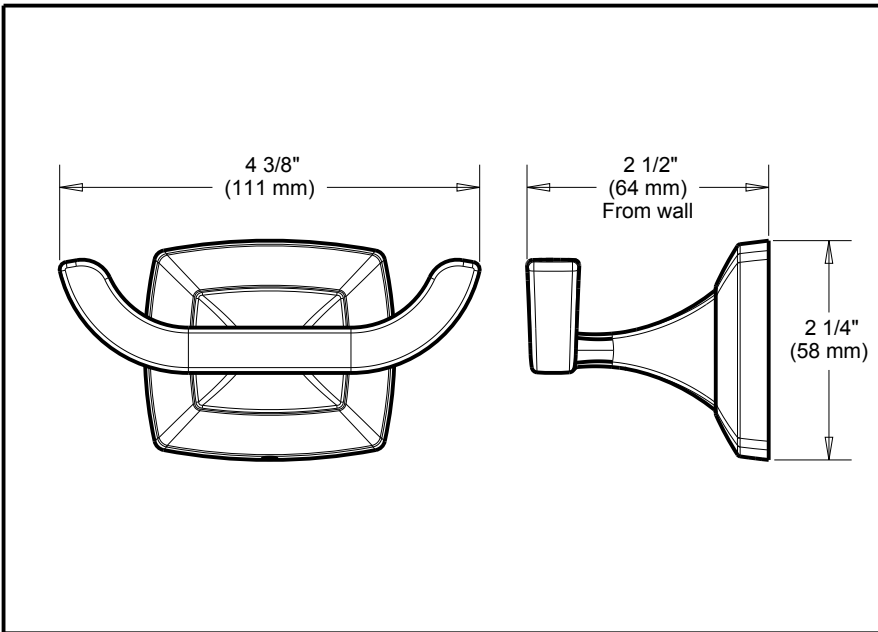

DELTA[®]

ACCESSORIES

- Portwood™ Bath Collection
- Towel Hook

Submitted Model No.: _____

Specific Features: _____

STANDARD SPECIFICATIONS:

- Wood blocking is preferable behind all wall surfaces. If wood blocking is not available, the following fasteners are suggested: Tile/Masonry-Plastic or lead Anchors Plaster/drywall-Toggle bolts.
- Mounting hardware and mounting template included with product.