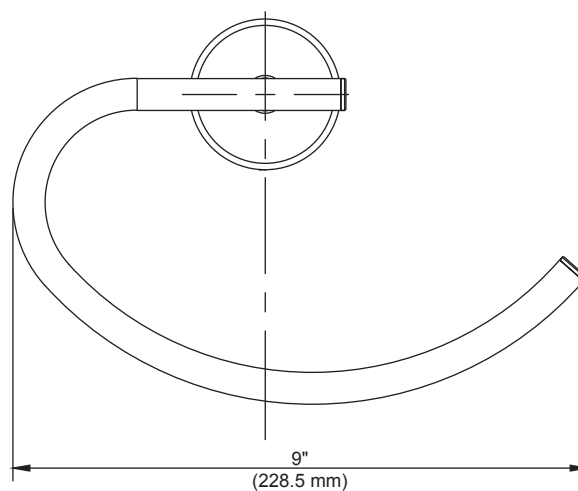

Glacier Bay Dorset Towel Ring

FEATURES

- Easy Installation
- Installation Hardware Included
- Tools Required for Installation:
 - Drill and Drill Bit Set
 - Phillips Screwdriver
 - Pencil
 - Claw Hammer (For Ceramic Tile)

MODEL	STORE SKU#	FINISH
B2552301CP	474918	Chrome

WARRANTY

- Limited Lifetime Warranty

INSTALLATION DIMENSIONS