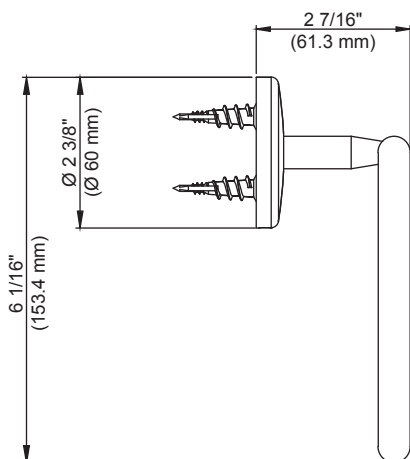

Glacier Bay Dorset Towel Ring

FEATURES

- Easy Installation
- Installation Hardware Included
- Tools Required for Installation:
 - Drill and Drill Bit Set
 - Phillips Screwdriver
 - Pencil
 - Claw Hammer (For Ceramic Tile)

MODEL	STORE SKU#	FINISH
B2552301CP	474918	Chrome

WARRANTY

- Limited Lifetime Warranty

INSTALLATION DIMENSIONS