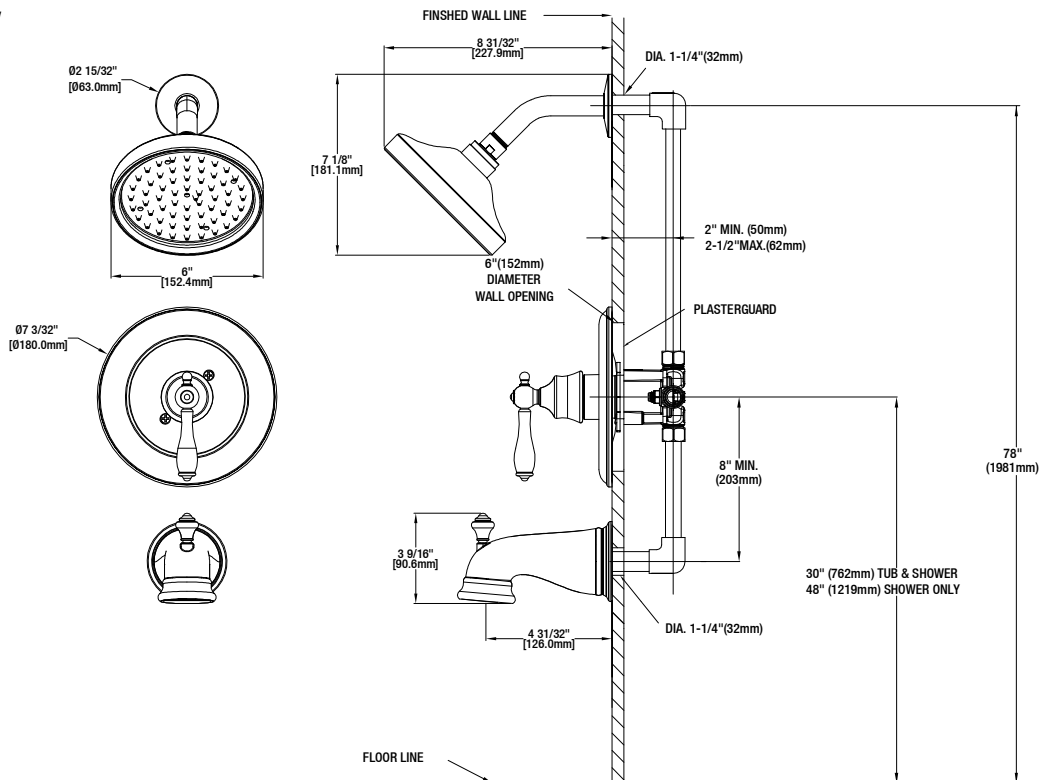

Estates WaterSense 1-Handle Tub and Shower Faucet

MODEL	SKU #	FINISH
HD874X-1004	304367688	Brushed Nickel
HD874X-1096H	304367471	Heritage Bronze

FEATURES

- Single-Handle Tub and Shower Faucet
- Pressure Balance Valve with Integrated Stops
- Ceramic Valve Cartridge
- Adjustable Temperature Limit Stop to Control Maximum Hot Water Temperature
- 120° Maximum Handle Rotation
- ABS Single Function Showerhead
- Shower Face Size: 6"
- With Plug Applicable For Shower Only Installation
- 1/2" IPS Connections
- Showerhead Max. Flow Rate: 1.8 Gallons Per Minute at 80 PSI
- Tub Spout Min. Flow Rate: 2.4 Gallons Per Minute at 20 PSI

CODE COMPLIANCE

- IAPMO Certified: ASME A112.18.1/CSA B125.1
- Calgreen Certified
- EPA Watersense Certified
- ADA Compliant

WARRANTY

- Limited Lifetime Warranty

INSTALLATION DIMENSIONS

Glacier Bay reserves the right to make changes in specifications and materials and to change and discontinue models, both without notice or obligation. Dimensions are for reference only.