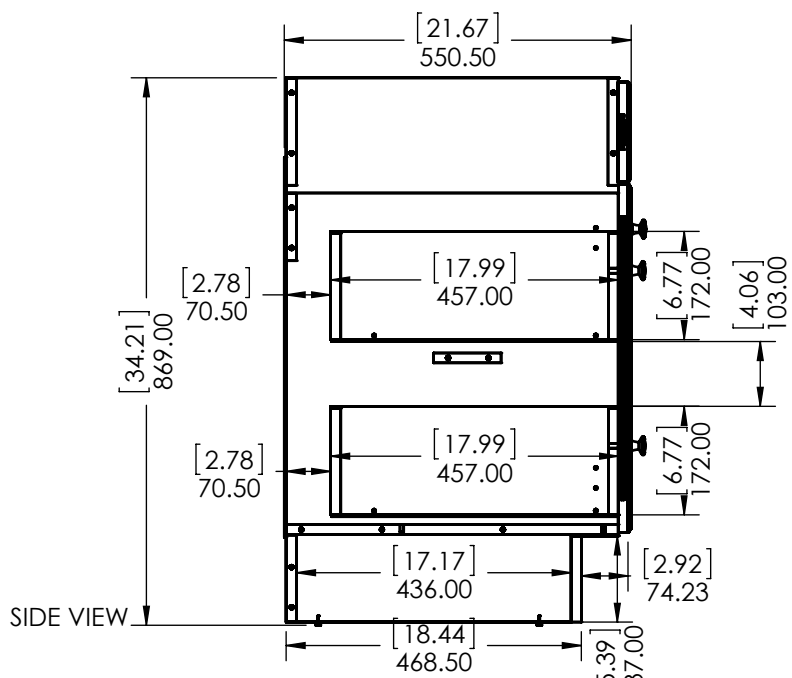

UNLESS OTHERWISE SPECIFIED
 DIMENSIONS ARE IN MM. AND [INCHES]
 TOLERANCES ARE
 + 0.125 [3.175] - 0.125 [-3.175]
 SCALE:1:10

	NAME	DATE
DRAWN	R. Rubio	08/22/16
CHECKED	R. Rubio	08/22/16
ENG APPR.	R. Rubio	08/22/16
MFG APPR.	C. Leal	08/22/16

		SIZE	DWG. NO.	SHEET 2 OF 2
		A	Vtop Stone Effect, Rect 31x22	REV: 1

ITEM ID	DESCRIPTION
GF3021-WH	Glensford 30in x 21in D Vanity in White
GF3021-BT	Glensford 30in x 21in D Vanity in Butterscotch

REV	ECO#	DESCRIPTION	REV'D BY DATE	CHK'D BY DATE	APRVD BY DATE
0		New Release	IASV 5/1/17	IASV 5/1/17	IASV 5/1/17

UNLESS OTHERWISE SPECIFIED
 DIMENSIONS ARE IN mm and [inches]
 AND TOLERANCES ARE +/- 1.0 [0.04]

DRAWN BY:	IASV	5/1/17
CHECKED BY:	IASV	5/1/17
APPROVED BY:	IASV	5/1/17
DO NOT SCALE DRAWING	SCALE: 1:10	SIZE: A