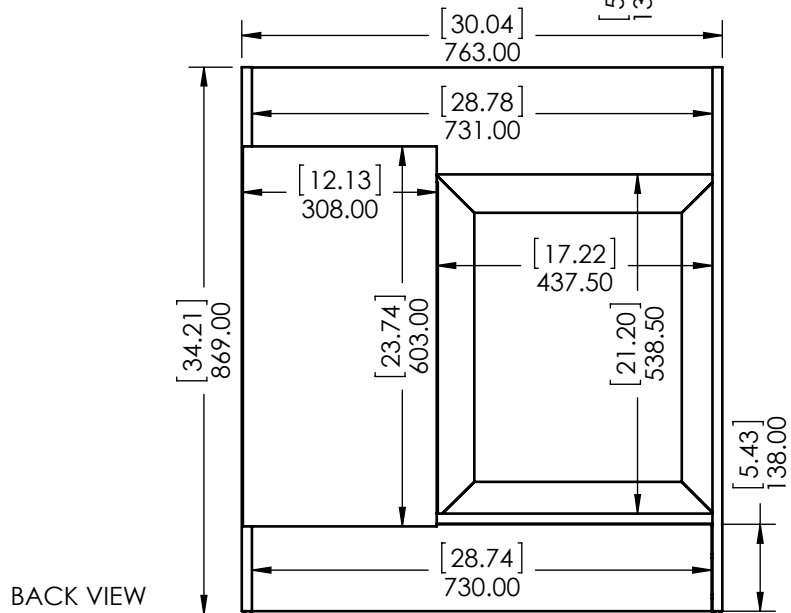

UNLESS OTHERWISE SPECIFIED
 DIMENSIONS ARE IN MM. AND [INCHES]
 TOLERANCES ARE
 + 0.125 [3.175] - 0.125 [-3.175]
 SCALE:1:10

	NAME	DATE
DRAWN	R. Rubio	08/22/16
CHECKED	R. Rubio	08/22/16
ENG APPR.	R. Rubio	08/22/16
MFG APPR.	C. Leal	08/22/16

		SIZE	DWG. NO.	SHEET 2 OF 2
		A	Vtop Stone Effect, Rect 31x22	REV: 1

ITEM ID	DESCRIPTION
GF3021-WH	Glensford 30in x 21in D Vanity in White
GF3021-BT	Glensford 30in x 21in D Vanity in Butterscotch

REV	ECO#	DESCRIPTION	REV'D BY DATE	CHK'D BY DATE	APRVD BY DATE
0		New Release	IASV 5/1/17	IASV 5/1/17	IASV 5/1/17

UNLESS OTHERWISE SPECIFIED
 DIMENSIONS ARE IN mm and [inches]
 AND TOLERANCES ARE +/- 1.0 [0.04]

DRAWN BY:	IASV	5/1/17
CHECKED BY:	IASV	5/1/17
APPROVED BY:	IASV	5/1/17
DO NOT SCALE DRAWING	SCALE: 1:10	SIZE: A