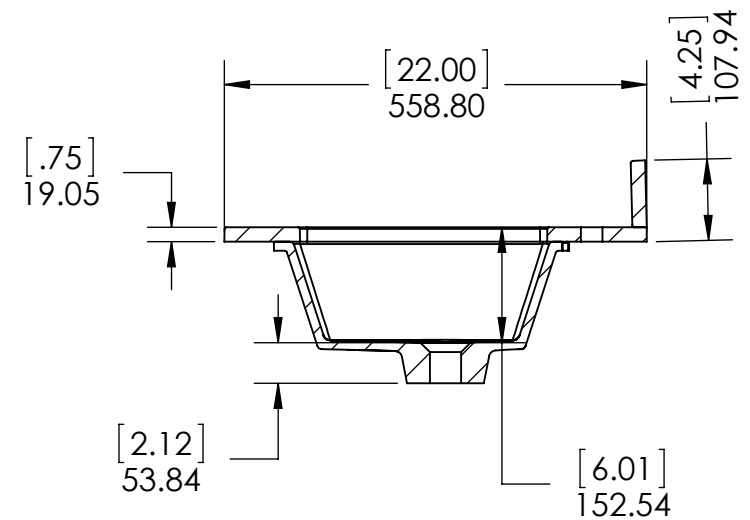

Rev #	Approved by	Change
0	R. Rubio	Released
1	O. Razo	New model added

PROPRIETARY AND CONFIDENTIAL
THE INFORMATION CONTAINED IN THIS DRAWING IS THE SOLE PROPERTY OF WOODCRAFTERS. ANY REPRODUCTION IN PART OR AS A WHOLE WITHOUT THE WRITTEN PERMISSION OF WOODCRAFTERS IS PROHIBITED.

UNLESS OTHERWISE SPECIFIED
DIMENSIONS ARE IN MM. AND (INCHES)
TOLERANCES ARE
+0.125 [3.175] -0.125 [-3.175]
SCALE:1:10

	NAME	DATE
DRAWN	R. Rubio	08/22/16
CHECKED	R. Rubio	08/22/16
ENG APPR.	R. Rubio	08/22/16
MFG APPR.	C. Leal	08/22/16

Wood Crafters
Vtop Stone Effect, Rect 31x22
SHEET 1 OF 2
REV: 1