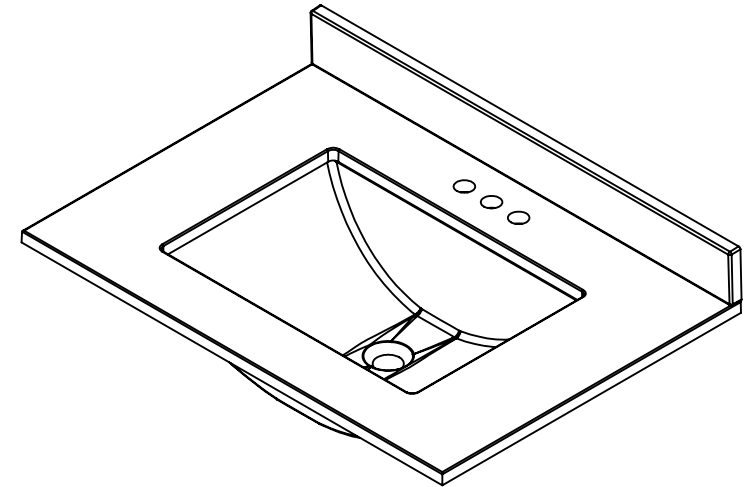

Rev #	Approved by	Change
0	R. Rubio	Released
1	O. Razo	New model added

PROPRIETARY AND CONFIDENTIAL
THE INFORMATION CONTAINED IN THIS DRAWING IS THE SOLE PROPERTY OF WOODCRAFTERS. ANY REPRODUCTION IN PART OR AS A WHOLE WITHOUT THE WRITTEN PERMISSION OF WOODCRAFTERS IS PROHIBITED.

UNLESS OTHERWISE SPECIFIED
DIMENSIONS ARE IN MM. AND (INCHES)
TOLERANCES ARE
+0.125 [3.175] -0.125 [-3.175]
SCALE:1:10

	NAME	DATE
DRAWN	R. Rubio	08/22/16
CHECKED	R. Rubio	08/22/16
ENG APPR.	R. Rubio	08/22/16
MFG APPR.	C. Leal	08/22/16

Wood Crafters
Vtop Stone Effect, Rect 31x22
SHEET 1 OF 2
REV: 1