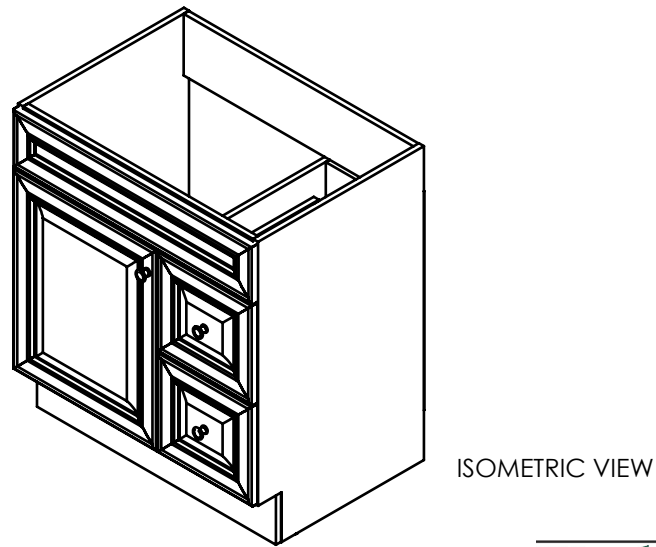

		SIZE	DWG. NO.	SHEET 2 OF 2
		A	Vtop Stone Effect, Rect 31x22	REV: 1

ITEM ID	DESCRIPTION
GF3021-WH	Glensford 30in x 21in D Vanity in White
GF3021-BT	Glensford 30in x 21in D Vanity in Butterscotch

REV	ECO#	DESCRIPTION	REV'D BY DATE	CHK'D BY DATE	APRVD BY DATE
0		New Release	IASV 5/1/17	IASV 5/1/17	IASV 5/1/17