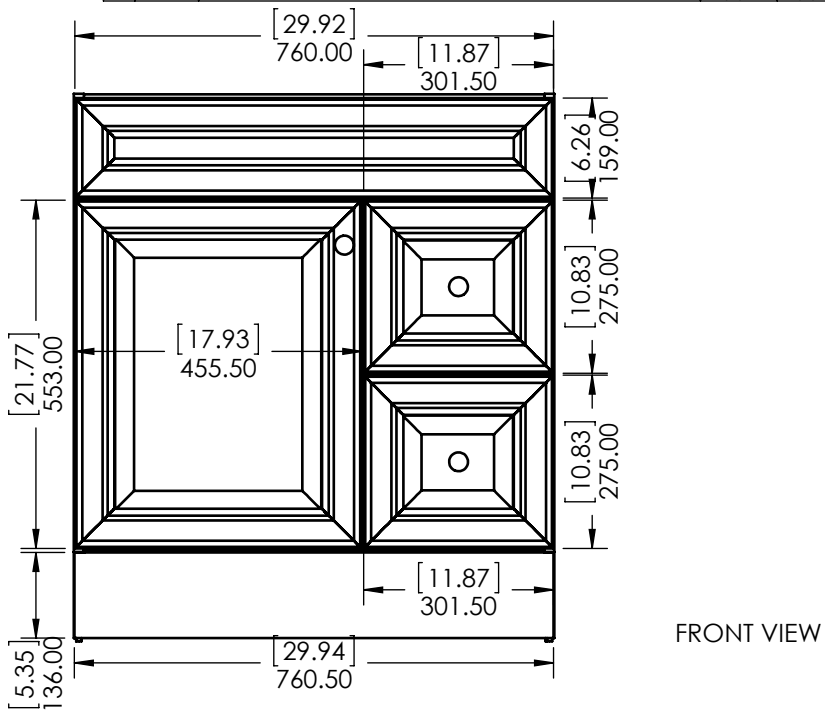

UNLESS OTHERWISE SPECIFIED
 DIMENSIONS ARE IN MM. AND [INCHES]
 TOLERANCES ARE
 + 0.125 [3.175] - 0.125 [-3.175]
 SCALE:1:10

	NAME	DATE
DRAWN	R. Rubio	08/22/16
CHECKED	R. Rubio	08/22/16
ENG APPR.	R. Rubio	08/22/16
MFG APPR.	C. Leal	08/22/16

		SIZE	DWG. NO.	SHEET 2 OF 2
		A	Vtop Stone Effect, Rect 31x22	REV: 1

ITEM ID	DESCRIPTION
GF3021-WH	Glensford 30in x 21in D Vanity in White
GF3021-BT	Glensford 30in x 21in D Vanity in Butterscotch

REV	ECO#	DESCRIPTION	REV'D BY DATE	CHK'D BY DATE	APRVD BY DATE
0		New Release	IASV 5/1/17	IASV 5/1/17	IASV 5/1/17