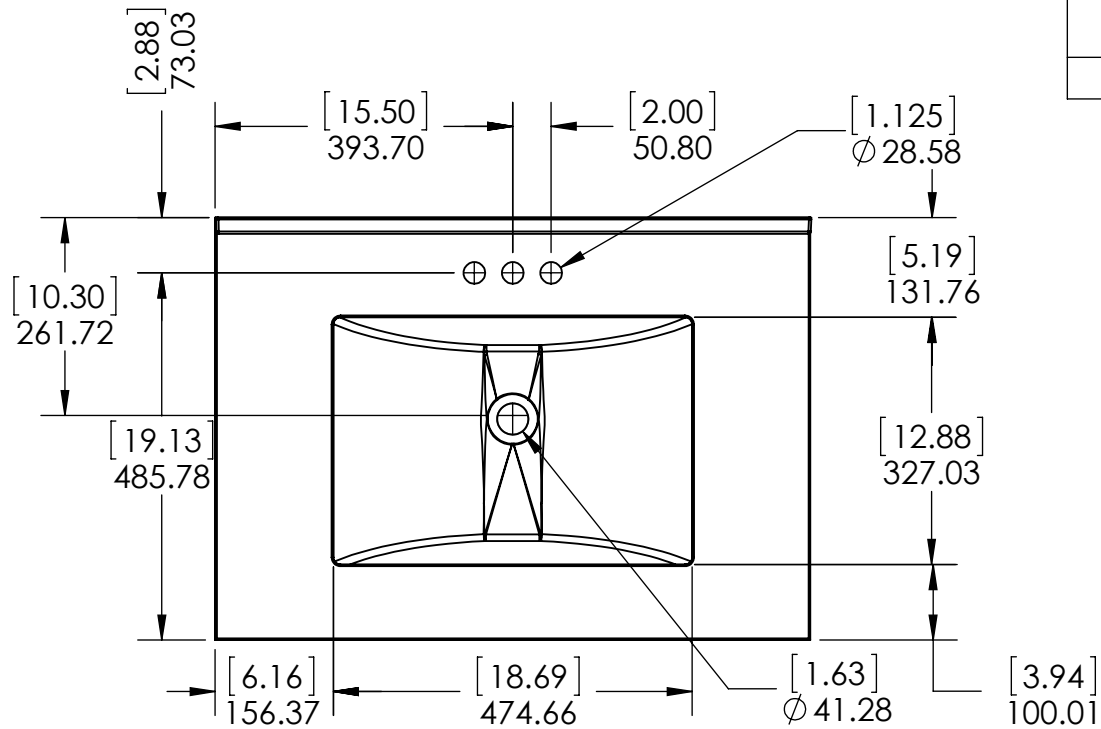

Rev #	Approved by	Change
0	R. Rubio	Released
1	O. Razo	New model added

PROPRIETARY AND CONFIDENTIAL
THE INFORMATION CONTAINED IN THIS DRAWING IS THE SOLE PROPERTY OF WOODCRAFTERS. ANY REPRODUCTION IN PART OR AS A WHOLE WITHOUT THE WRITTEN PERMISSION OF WOODCRAFTERS IS PROHIBITED.

UNLESS OTHERWISE SPECIFIED
DIMENSIONS ARE IN MM. AND (INCHES)
TOLERANCES ARE
+0.125 [3.175] -0.125 [-3.175]
SCALE:1:10

	NAME	DATE
DRAWN	R. Rubio	08/22/16
CHECKED	R. Rubio	08/22/16
ENG APPR.	R. Rubio	08/22/16
MFG APPR.	C. Leal	08/22/16

Wood Crafters
Vtop Stone Effect, Rect 31x22
SHEET 1 OF 2
REV: 1