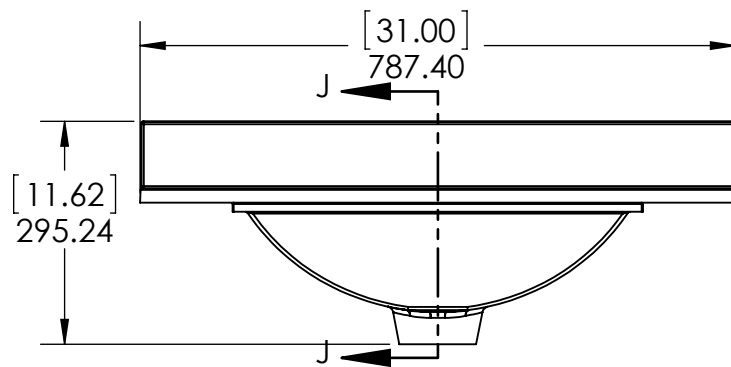

Rev #	Approved by	Change
0	R. Rubio	Released
1	O. Razo	New model added

PROPRIETARY AND CONFIDENTIAL
THE INFORMATION CONTAINED IN THIS DRAWING IS THE SOLE PROPERTY OF WOODCRAFTERS. ANY REPRODUCTION IN PART OR AS A WHOLE WITHOUT THE WRITTEN PERMISSION OF WOODCRAFTERS IS PROHIBITED.

UNLESS OTHERWISE SPECIFIED
DIMENSIONS ARE IN MM. AND (INCHES)
TOLERANCES ARE
+0.125 [3.175] -0.125 [-3.175]
SCALE:1:10

	NAME	DATE
DRAWN	R. Rubio	08/22/16
CHECKED	R. Rubio	08/22/16
ENG APPR.	R. Rubio	08/22/16
MFG APPR.	C. Leal	08/22/16

Wood Crafters
Vtop Stone Effect, Rect 31x22
SHEET 1 OF 2
REV: 1