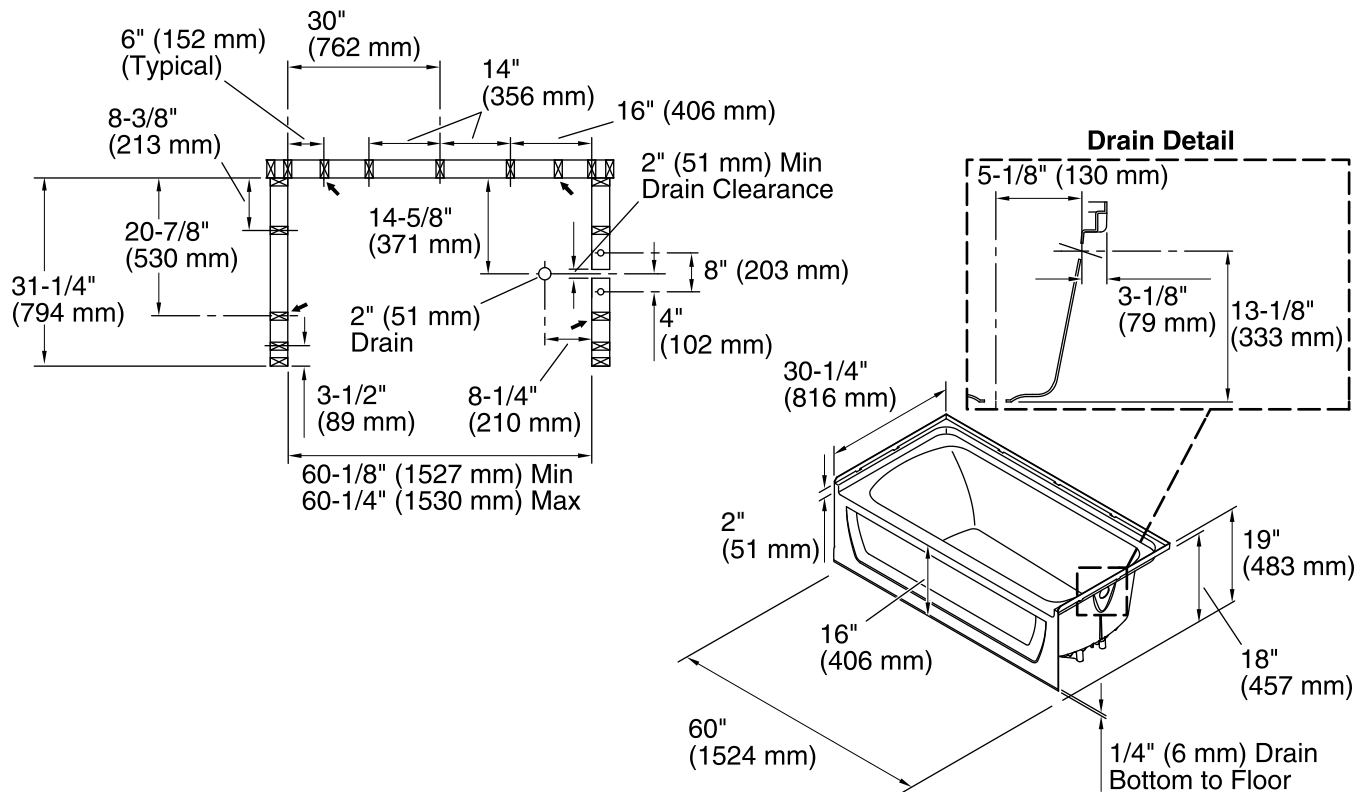

Features

- Made of solid Vikrell® material for strength, durability and lasting beauty
- Designed with a 16" apron
- Durable high-gloss finish provides a smooth, shiny surface that is easy to clean.
- Gently sloping bath with integral apron
- 2" wainscot allows tile-down installation above bath deck
- Can be installed with Wall Set 71374100

See website for detailed warranty information.

Available Colors/Finishes

Color tiles intended for reference only.

Color	Code	Description
	0	White
	96	KOHLER Biscuit

Technical Information

All product dimensions are nominal.

Installation:	Three-wall alcove
Drain location:	Right
Basin area, bottom:	45" x 20" (1143 mm x 508 mm)
Basin area, top:	53" x 23" (1346 mm x 584 mm)
Water depth:	11-1/4" (286 mm)
Water capacity:	44 gal (166.6 L)
Minimum flat for door:	2-3/4" (70 mm)
Maximum door width:	57-11/16" (1465 mm)