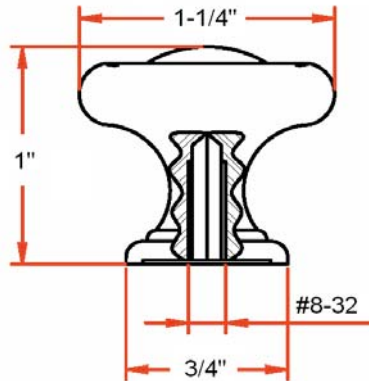

## Specifications

<b>Metal Material</b>	100% Zinc alloy
<b>Packaging</b>	Poly bag
<b>Mounting:</b>	Single point; 3/4" base
<b>Hardware:</b>	one 8-32 screw; included

## Dimensions