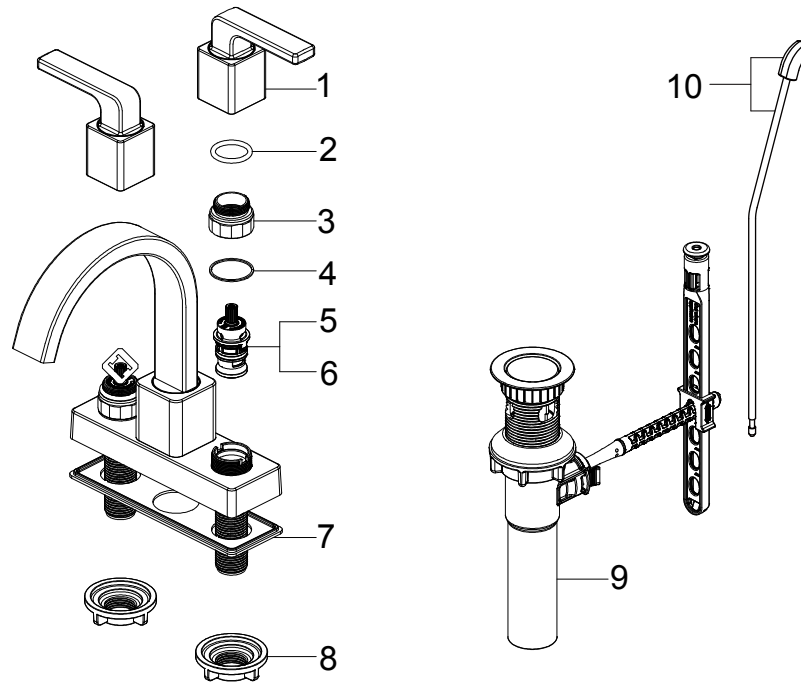

Replacement Parts List

Farrington 4 in. Centerset Two-Handle Lavatory Faucet in Chrome

MODEL	SKU #	FINISH
HD67750W-6101	303672280	Chrome

Many replacement parts can be purchased online or at your local store. Please use the table below to identify the part SKU number needed, go to HOMEDEPOT.COM, and check for online and store availability. If you can't find the part you are looking for, please call 1-855-HD-GLACIER.

Part	Description	Part #	Internet SKU #	Store SKU #
1	Handle	RP1353201		
2	O-ring	RP60117		
3	Bonnet nut	RP70436		
4	Washer	RP64124		
5	Cartridge H	RP20079		
6	Cartridge C	RP20080		

Part	Description	Part #	Internet SKU #	Store SKU #
7	Gasket	RP80590		
8	Mounting nut	RP56001	203193994	579276
9	ClickInstall™ drain assembly	RP4022801		
10	Lift rod	RP4026001		