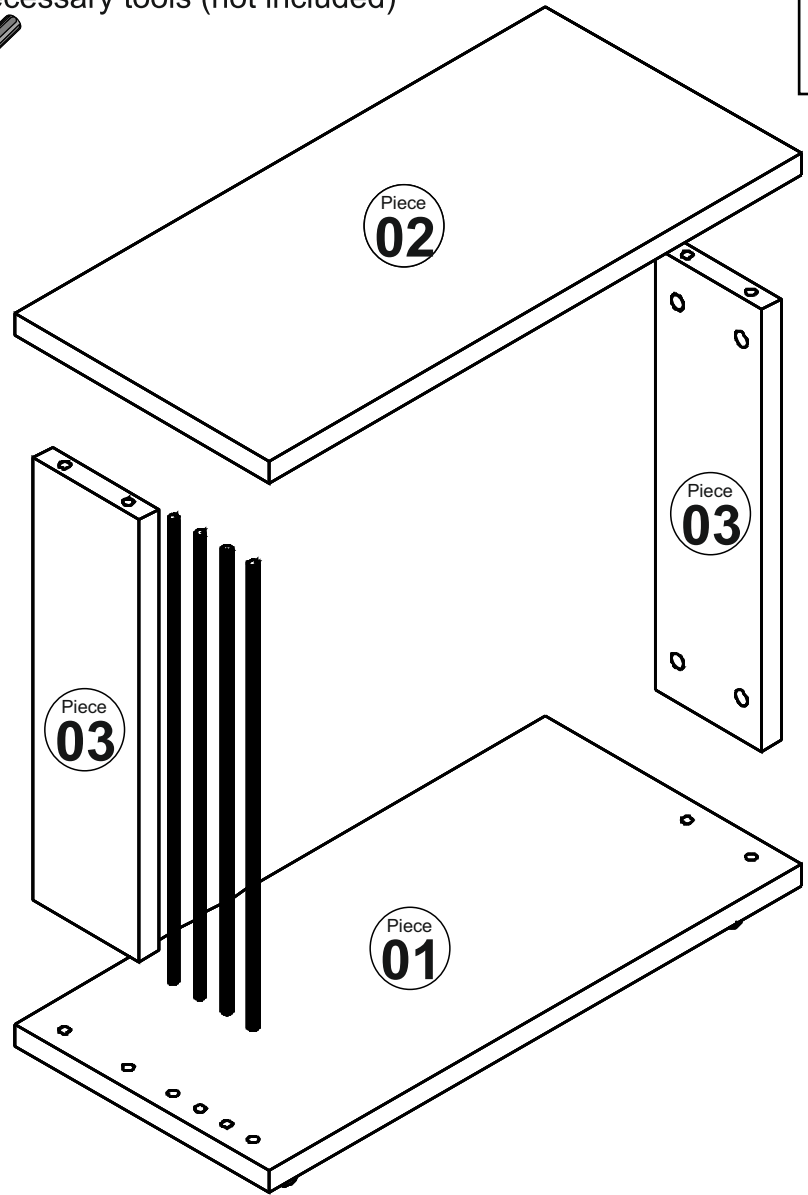

## ACCESSORY LIST

Minifix Head	Minifix Screw	3,5x18 Screw	Pipe	Minifix Tap
 <b>A01</b> 8x	 <b>A02</b> 8x	 <b>A10</b> 8x	 <b>A30</b> 4x	 <b>A04</b> 8x
 <b>A51</b> 4x				

## ASSEMBLY PIECES

NO	Lenght	Widht	Thick	PCS
1	500	240	18	1
2	500	240	18	1
3	360	100	18	2

Dear Customer,

The product you bought was subjected to all sorts of test and control before sending out to you. Even in this situation, sometimes happen that some component is damaged durin the transportation. In such please do not sent the whole article back us. Just request/order the damaged part. While requesting the required part, describe it exactly by looking to service card. Missing part will be sent you as soon as possible. Before start assembling, please check the whole components and accessories according to the lists. After being sure that every part and accessory are okay and right, start assembling. Before start assembling, please clean all the components with a damp cloth. If you bought more than one product, to prevent confusion be sure that you completed the first product. Then start the other product's assembling.