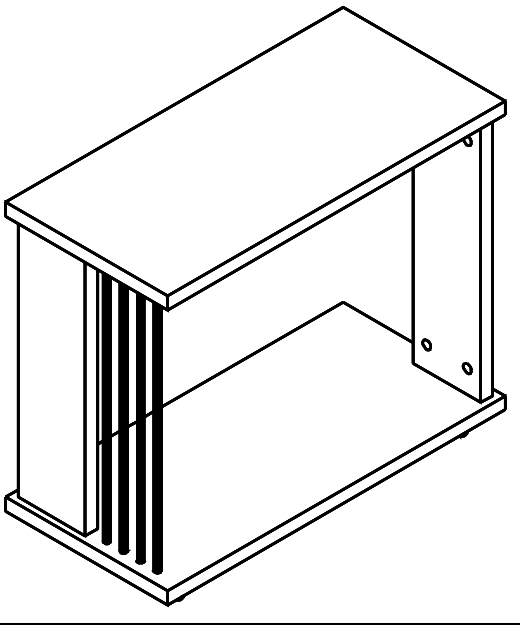

## ACCESSORY LIST

Minifix Head	Minifix Screw	3,5x18 Screw	Pipe	Minifix Tap
 <b>A01</b> 8x	 <b>A02</b> 8x	 <b>A10</b> 8x	 <b>A30</b> 4x	 <b>A04</b> 8x
 <b>A51</b> 4x				