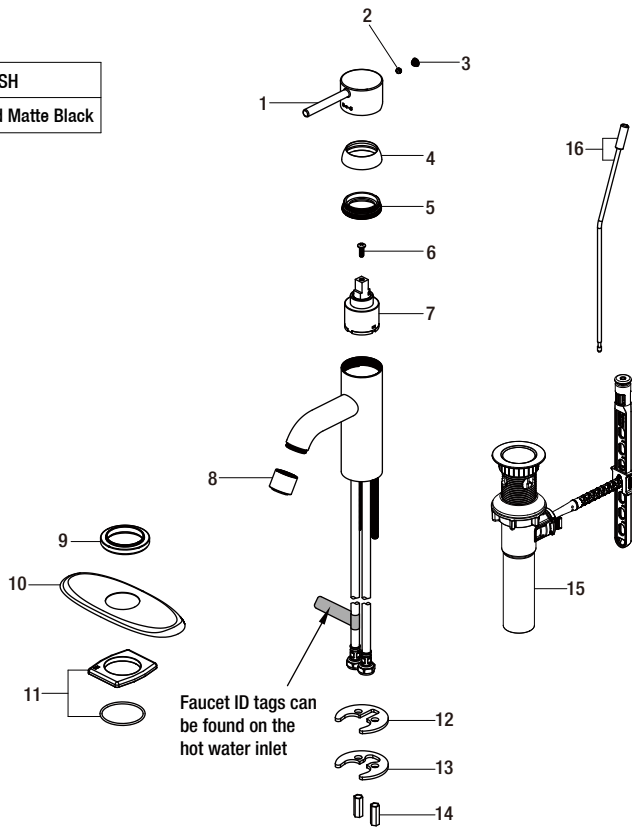

Replacement Parts List

Modern 4" 1 Hdl Bath Faucet

MODEL	SKU #	FINISH
HD67732W-609006	305351367	Matte Gold and Matte Black

Many replacement parts can be purchased online or at your local store. Please use the table below to identify the part SKU number needed, go to HOMEDEPOT.COM, and check for online and store availability. If you can't find the part you are looking for, please call 1-855-HD-GLACIER.

Part	Description	Part #	Internet SKU #	Store SKU #
1	Handle	RP134669006		
2	Set Screw	RP50002		
3	Index	RP803909006		
4	Cap	RP801329006		
5	Bonnet Nut	RP70242		
6	Screw	RP50015		
7	Cartridge	RP20044	301158214	
8	Aerator	RP302459006		
9	Flange	RP805489006		

Part	Description	Part #	Internet SKU #	Store SKU #
10	Deck Plate	RP805499006		
11	Gasket	RP80550		
12	Rubber Washer	RP64008		
13	Metal Washer	RP64009		
14	Nut	RP56111		
15	ClickInstall™ drain assembly	RP402289006		
16	Lift rod	RP402309006		