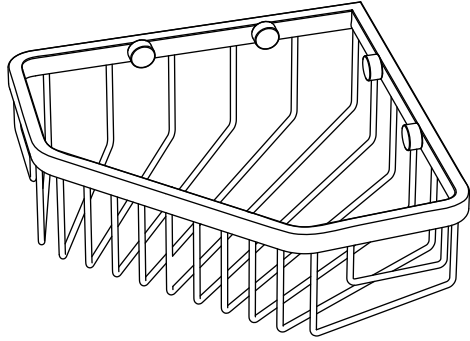

Shower Basket

General specifications

#1499 (Chrome)
#1515 (Satin Nickel)