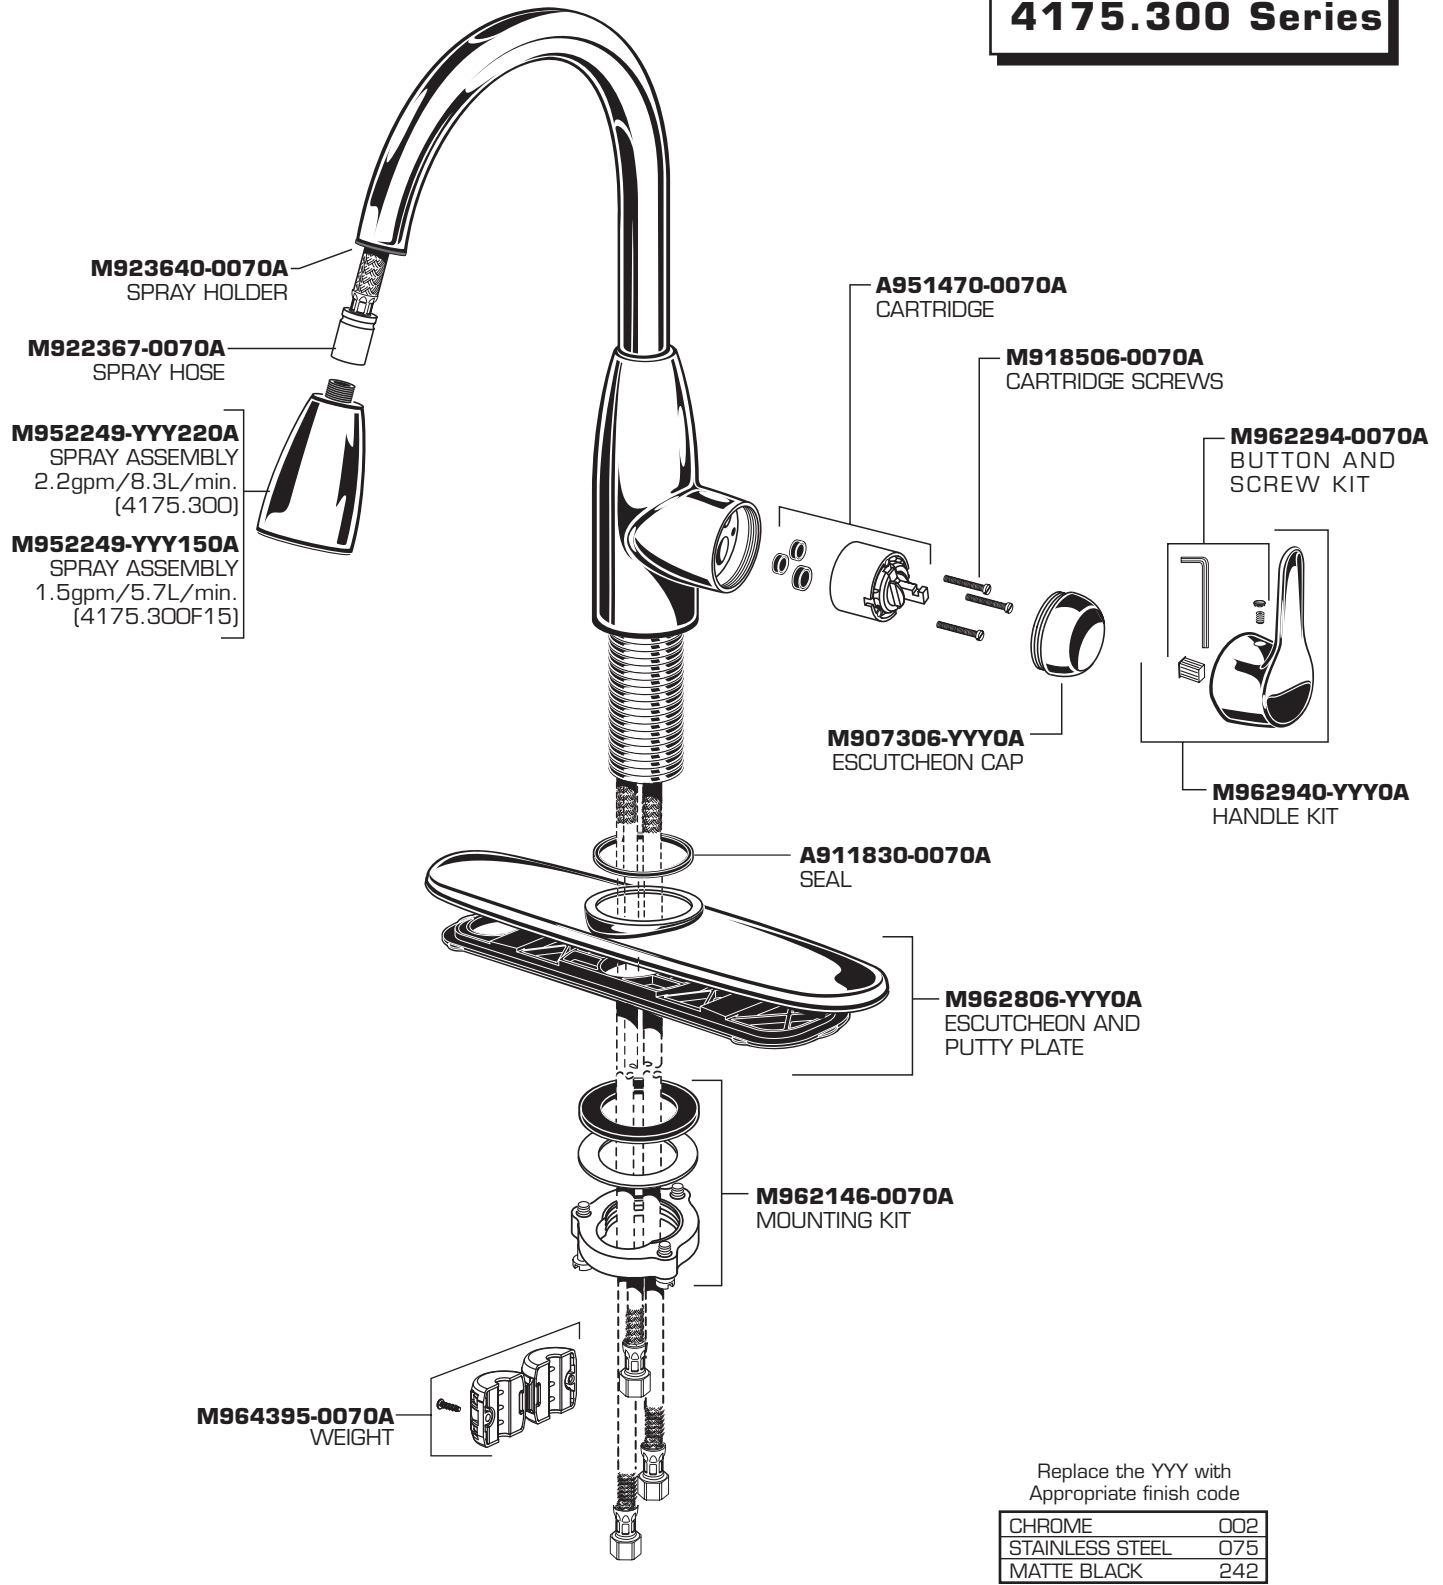

COLONY SOFT
SINGLE CONTROL KITCHEN
PULL-DOWN FAUCET
 MODEL NUMBERS

4175.300 Series

Replace the YYY with
Appropriate finish code

CHROME	002
STAINLESS STEEL	075
MATTE BLACK	242

HOT LINE FOR HELP

For toll-free information and answers to your questions, call:
 1-800-442-1902
 Weekdays 8:00 a.m. to 6:00 p.m. EST
 IN CANADA 1-800-387-0369 (TORONTO 1-905-306-1093)
 Weekdays 8:00 a.m. to 7:00 p.m. EST
 IN MEXICO 01-800-839-1200