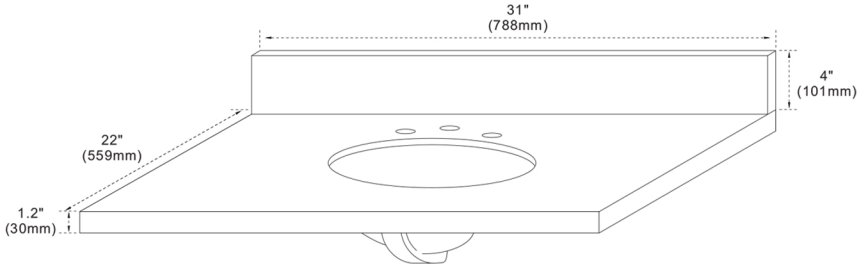

Model: 400100

FEATURES

1. Single 18" oval undermount sink cutout;
2. 8" wide spread faucet holes;
3. 4" height backsplash included;
4. Thickness laminated to 1.2"

TOP COLORS/FINISHES

WM - Natural White Carrara marble;
BG - Natural Black Galaxy Granite;
GY - Natural Grey Granite;
WE - White Engineer Quartz