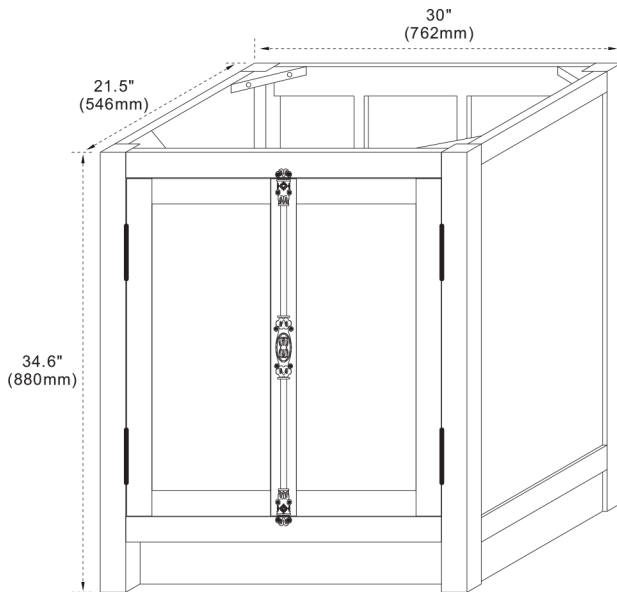

Model: 400100

FEATURES

1. Single 18" oval undermount sink cutout;
2. 8" wide spread faucet holes;
3. 4" height backsplash included;
4. Thickness laminated to 1.2"

TOP COLORS/FINISHES

WM - Natural White Carrara marble;
BG - Natural Black Galaxy Granite;
GY - Natural Grey Granite;
WE - White Engineer Quartz