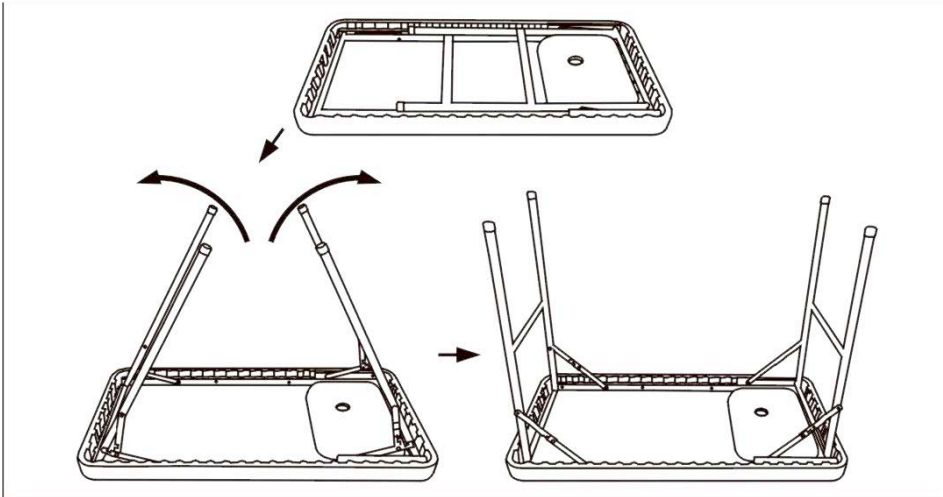

Item # FISHTABLE

44" x 23.8" x 36.6"
All Purpose Folding Game Table
INSTRUCTION MANUAL

READ ALL INSTRUCTIONS AND WARNINGS BEFORE USING THIS PRODUCT.

Every effort has been made to ensure the accuracy of this manual. These instructions are not meant to cover every possible condition and situation that may occur. We reserve the right to change this product at any time without prior notice.

FOR CONSUMER USE ONLY – NOT FOR PROFESSIONAL USE.

KEEP THIS MANUAL, SALES RECEIPT & APPLICABLE WARRANTY FOR FUTURE REFERENCE.

FISHTABLE 44" x 23.8" x 36. 6" All Purpose Folding Game Table

- Portable Table For Cleaning Fish & Game On-Site
- Attach Water Hose To Faucet, Place Bucket Underneath, Cut And Clean Fish Or Game For Food Preparation
- Chrome Plated Faucet With Garden Hose Hook Up
- Bucket Not Included
- Durable Plastic Top
- **WARNING: Maximum Weight Capacity: 240 Lbs.**

Remove table from carton, and unfold each leg into upright position. Be certain all legs are securely LOCKED before standing upright.

To assemble Faucet & Drain: Connect the 3/4 inch Female Hose end to the faucet end. Connect the 1 Inch Female End to a standard Garden Hose.

- Table Portative pour Nettoyage du Poisson et du Gibier Sur Place.
- Attachez le Tuyeau d'eau au Robinet, Placez le Seau en-dessous, Coupez et Nettoyez le Poisson ou le Gibier pour Préparer la Nourriture.
- Robinet Plaqué Chromé avec le Relais de Tuyeau d'Arrosage.
- Le Seau n'est pas inclus.
- Haut Durable en Plastique.
- **AVERTISSEMENT: Capacité Maximum: 108.86 Kgs.**