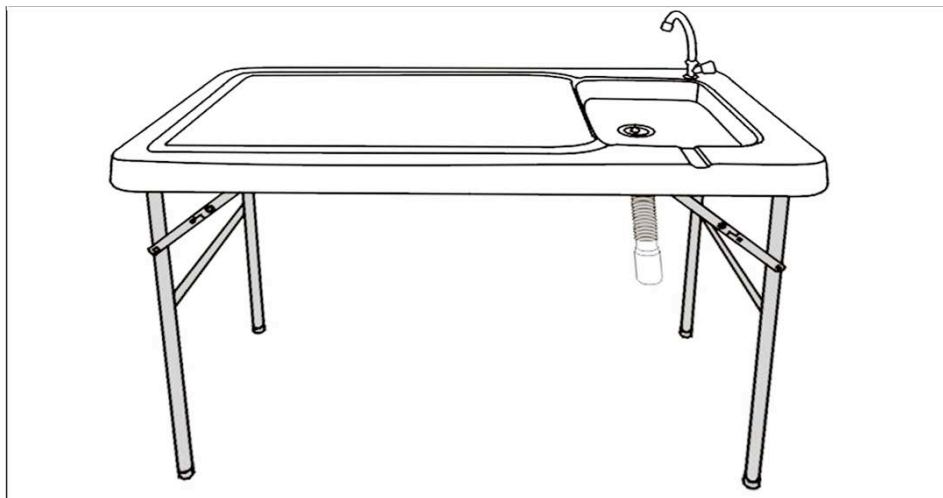

IMPORTANT SAFETY RULES

Keep out of reach of children. This unit is not a toy.

COMMON SENSE AND CAUTION ARE FACTORS WHICH CANNOT BE BUILT INTO ANY PRODUCT. THESE FACTORS MUST BE SUPPLIED BY THE OPERATOR.