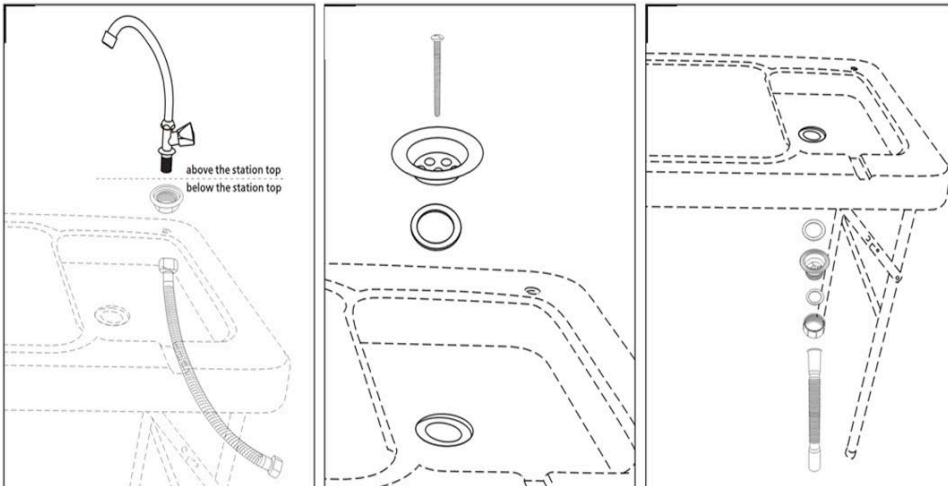

FOR CONSUMER USE ONLY – NOT FOR PROFESSIONAL USE.

KEEP THIS MANUAL, SALES RECEIPT & APPLICABLE WARRANTY FOR FUTURE REFERENCE.

FISHTABLE 44" x 23.8" x 36. 6" All Purpose Folding Game Table

- Portable Table For Cleaning Fish & Game On-Site
- Attach Water Hose To Faucet, Place Bucket Underneath, Cut And Clean Fish Or Game For Food Preparation
- Chrome Plated Faucet With Garden Hose Hook Up
- Bucket Not Included
- Durable Plastic Top
- **WARNING: Maximum Weight Capacity: 240 Lbs.**

Remove table from carton, and unfold each leg into upright position. Be certain all legs are securely LOCKED before standing upright.

To assemble Faucet & Drain: Connect the 3/4 inch Female Hose end to the faucet end. Connect the 1 Inch Female End to a standard Garden Hose.

Position the metal drain, screw and rubber washer.

IMPORTANT SAFETY RULES

Keep out of reach of children. This unit is not a toy.

COMMON SENSE AND CAUTION ARE FACTORS WHICH CANNOT BE BUILT INTO ANY PRODUCT. THESE FACTORS MUST BE SUPPLIED BY THE OPERATOR.

Part	Description	Qty
18	connection strap	2
17	connection strap	2
16	water hose	1
15	short legs	1
14	connector	1
13	water hose L=270 mm	1
12	M6 locknut	5
11	leaky bucket	1
10	gasket	2

Part	Description	Qty
28	hex bolt M6*25	4
27	cross arm	1
26	self-drilling screw ST4.2*25	8
25	connection strap	2
24	rivet 6*8	4
23	connection strap	2
22	flat washer	24
21	rivet 6*30	4
20	long legs	1
19	plug	4