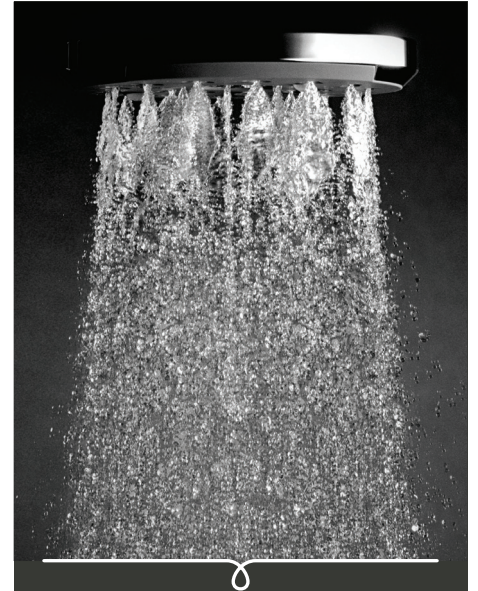

Satinjet® KIRI RAIL SHOWER

Satinjet®. The unmistakable feeling of 300,000 droplets per second.

Unlike conventional showers, Satinjet uses unique twin-jet technology to create optimum water droplet size and pressure, with over 300,000 droplets per second providing greater warmth and coverage. The result is an immersive, full-body experience.

CONSTRUCTION: Chrome-plated rail

CLASSIFICATION: Suitable for all pressure systems

INLET CONNECTIONS: 1/2" BSP Female

WORKING PRESSURE: 35 - 500kPa

DIMENSIONS FOR FITTING: 780mm rail

OPERATING TEMPERATURE: 5 °C - 70 °C

WATERFLOW RATE: 9.0 l/m

- Low maintenance single function shower
- Adjustable friction slider
- Easy clean faceplate and wide bore smooth skin hose
- Soapdish included
- 3 star WELS rated on mains pressure (8.0 l/m)
- 3 star WELS rated on low pressure (9.0 l/m)