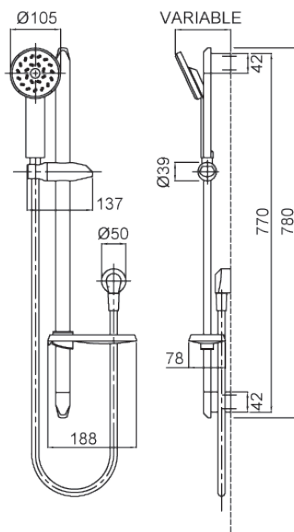

Satinjet® KIRI RAIL SHOWER

Satinjet®. The unmistakable feeling of 300,000 droplets per second.

Unlike conventional showers, Satinjet uses unique twin-jet technology to create optimum water droplet size and pressure, with over 300,000 droplets per second providing greater warmth and coverage. The result is an immersive, full-body experience.

CONSTRUCTION: Chrome-plated rail

CLASSIFICATION: Suitable for all pressure systems

INLET CONNECTIONS: 1/2" BSP Female

WORKING PRESSURE: 35 - 500kPa

DIMENSIONS FOR FITTING: 780mm rail

OPERATING TEMPERATURE: 5 °C - 70 °C

WATERFLOW RATE: 9.0 l/m

- Low maintenance single function shower
- Adjustable friction slider
- Easy clean faceplate and wide bore smooth skin hose
- Soapdish included
- 3 star WELS rated on mains pressure (8.0 l/m)
- 3 star WELS rated on low pressure (9.0 l/m)