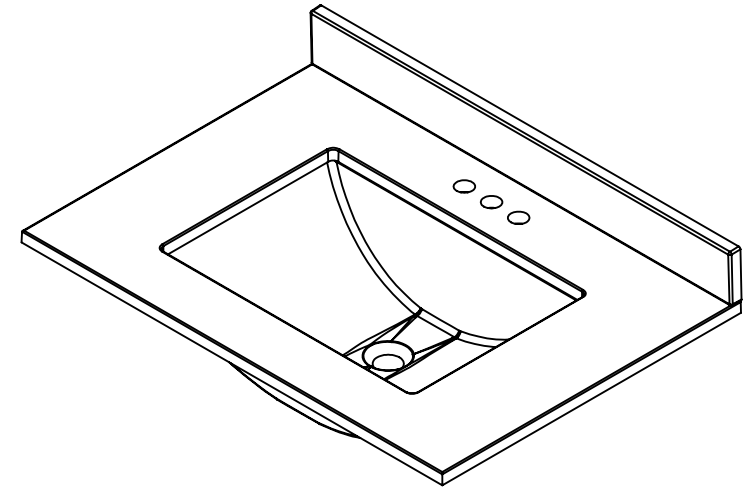

Rev #	Approved by	Change
0	R. Rubio	Released
1	O. Razo	New model added

PROPRIETARY AND CONFIDENTIAL
THE INFORMATION CONTAINED IN THIS DRAWING IS THE SOLE PROPERTY OF WOODCRAFTERS. ANY REPRODUCTION IN PART OR AS A WHOLE WITHOUT THE WRITTEN PERMISSION OF WOODCRAFTERS IS PROHIBITED.

UNLESS OTHERWISE SPECIFIED
DIMENSIONS ARE IN MM. AND (INCHES)
TOLERANCES ARE
+0.125 [3.175] -0.125 [-3.175]
SCALE:1:10

	NAME	DATE
DRAWN	R. Rubio	08/22/16
CHECKED	R. Rubio	08/22/16
ENG APPR.	R. Rubio	08/22/16
MFG APPR.	C. Leal	08/22/16

Wood Crafters
Vtop Stone Effect, Rect 37x22
SHEET 1 OF 2
REV: 1