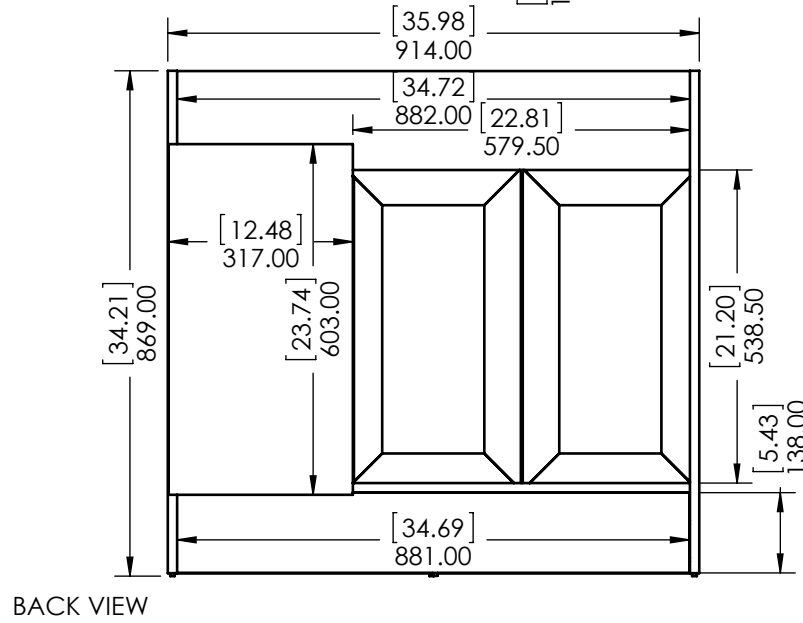

UNLESS OTHERWISE SPECIFIED
DIMENSIONS ARE IN MM.
AND [INCHES]
TOLERANCES ARE
+ 0.125 [3.175] - 0.125 [-3.175]
SCALE:1:10

	NAME	DATE
DRAWN	R. Rubio	08/22/16
CHECKED	R. Rubio	08/22/16
ENG APPR.	R. Rubio	08/22/16
MFG APPR.	C. Leal	08/22/16

SIZE DWG. NO. SHEET 2 OF 2
A Vtop Stone Effect, Rect 37x22 REV. 1

ITEM ID	DESCRIPTION
GF3621-WH	Glensford 36in x 21in D Vanity in White
GF3621-BT	Glensford 36in x 21in D Vanity in Butterscotch

REV	ECO#	DESCRIPTION	REV'D BY DATE	CHK'D BY DATE	APR'V'D BY DATE
0		New Release	IASV 5/1/17	IASV 5/1/17	IASV 5/1/17

UNLESS OTHERWISE SPECIFIED
 DIMENSIONS ARE IN mm and [inches] AND TOLERANCES ARE +/- 1.0 [0.04]

DRAWN BY:	IASV	5/1/17
CHECKED BY:	IASV	5/1/17
APPROVED BY:	IASV	5/1/17
DO NOT SCALE DRAWING	SCALE: 1:10	SIZE: A