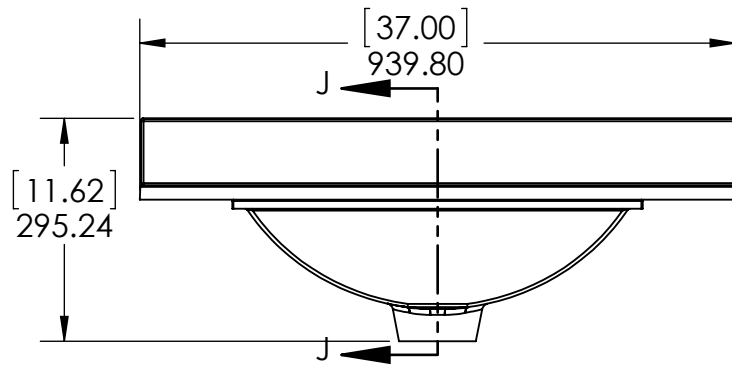

Rev #	Approved by	Change
0	R. Rubio	Released
1	O. Razo	New model added

PROPRIETARY AND CONFIDENTIAL
THE INFORMATION CONTAINED IN THIS DRAWING IS THE SOLE PROPERTY OF WOODCRAFTERS. ANY REPRODUCTION IN PART OR AS A WHOLE WITHOUT THE WRITTEN PERMISSION OF WOODCRAFTERS IS PROHIBITED.

UNLESS OTHERWISE SPECIFIED
DIMENSIONS ARE IN MM. AND (INCHES)
TOLERANCES ARE
+0.125 [3.175] -0.125 [-3.175]
SCALE:1:10

	NAME	DATE
DRAWN	R. Rubio	08/22/16
CHECKED	R. Rubio	08/22/16
ENG APPR.	R. Rubio	08/22/16
MFG APPR.	C. Leal	08/22/16

Wood Crafters
Vtop Stone Effect, Rect 37x22
SHEET 1 OF 2
REV: 1