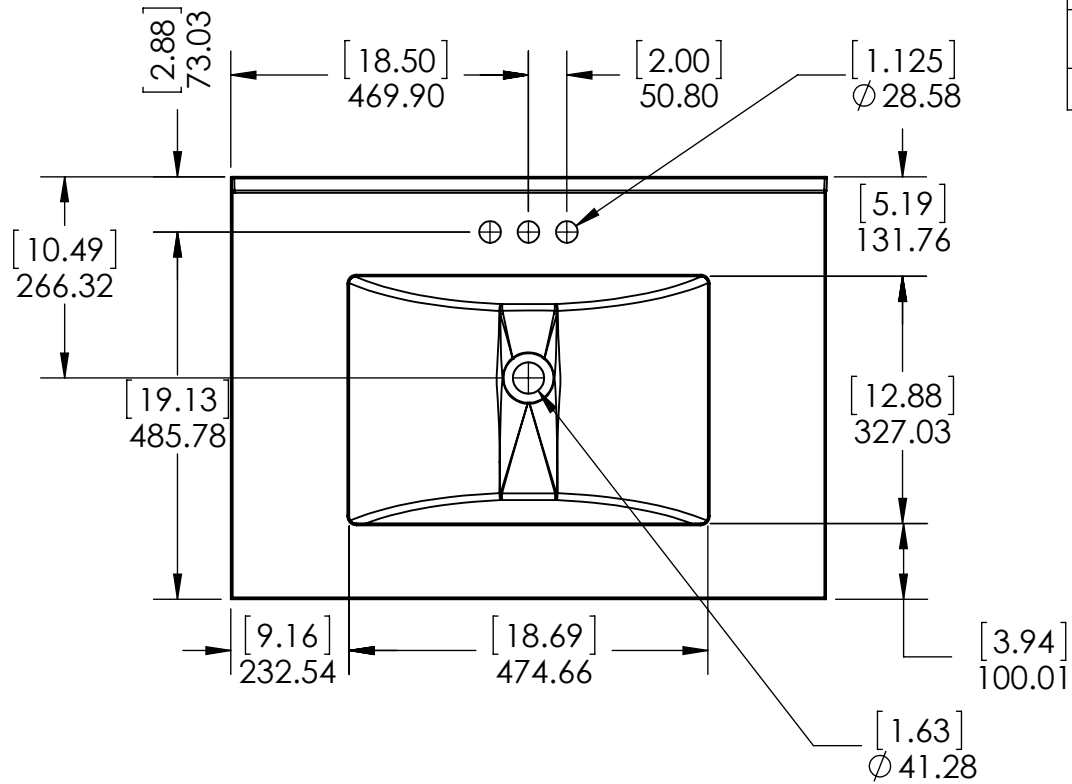

Rev #	Approved by	Change
0	R. Rubio	Released
1	O. Razo	New model added

PROPRIETARY AND CONFIDENTIAL
THE INFORMATION CONTAINED IN THIS DRAWING IS THE SOLE PROPERTY OF WOODCRAFTERS. ANY REPRODUCTION IN PART OR AS A WHOLE WITHOUT THE WRITTEN PERMISSION OF WOODCRAFTERS IS PROHIBITED.

UNLESS OTHERWISE SPECIFIED
DIMENSIONS ARE IN MM. AND (INCHES)
TOLERANCES ARE
+0.125 [3.175] -0.125 [-3.175]
SCALE:1:10

	NAME	DATE
DRAWN	R. Rubio	08/22/16
CHECKED	R. Rubio	08/22/16
ENG APPR.	R. Rubio	08/22/16
MFG APPR.	C. Leal	08/22/16

Wood Crafters
Vtop Stone Effect, Rect 37x22
SHEET 1 OF 2
REV: 1