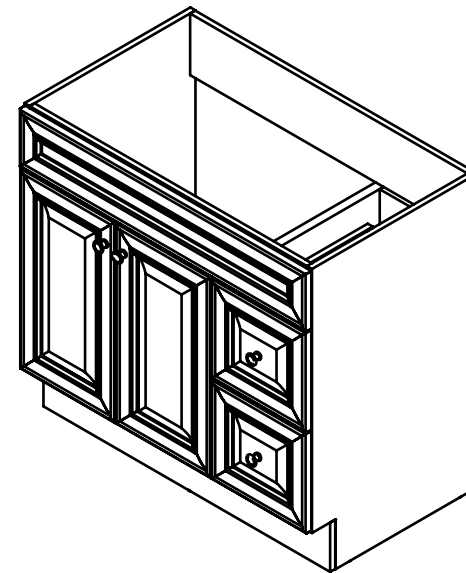

SIZE DWG. NO. SHEET 2 OF 2
A Vtop Stone Effect, Rect 37x22 REV. 1

ITEM ID	DESCRIPTION
GF3621-WH	Glensford 36in x 21in D Vanity in White
GF3621-BT	Glensford 36in x 21in D Vanity in Butterscotch

REV	ECO#	DESCRIPTION	REV'D BY DATE	CHK'D BY DATE	APR'V'D BY DATE
0		New Release	IASV 5/1/17	IASV 5/1/17	IASV 5/1/17