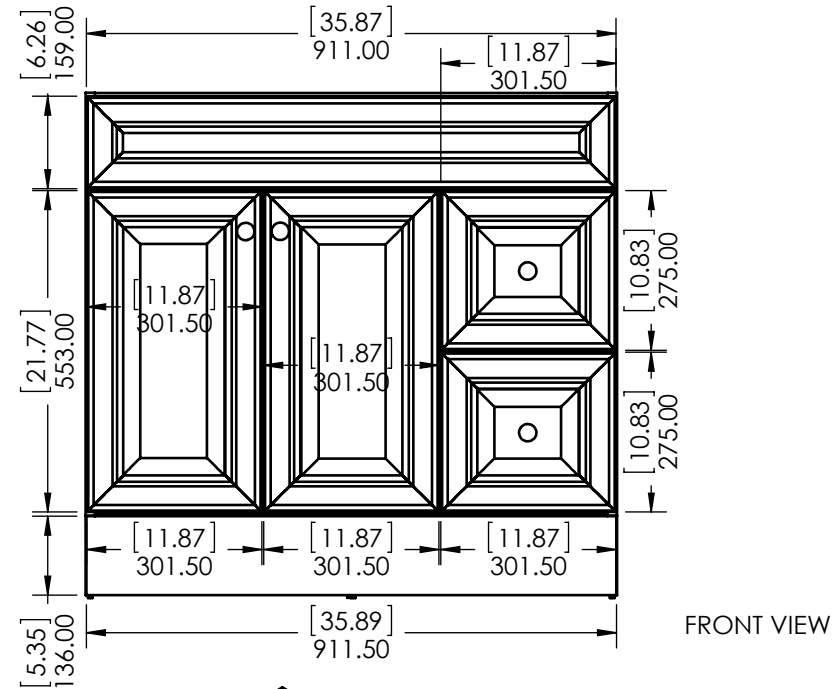

UNLESS OTHERWISE SPECIFIED
DIMENSIONS ARE IN MM.
AND [INCHES]
TOLERANCES ARE
+ 0.125 [3.175] - 0.125 [-3.175]
SCALE:1:10

	NAME	DATE
DRAWN	R. Rubio	08/22/16
CHECKED	R. Rubio	08/22/16
ENG APPR.	R. Rubio	08/22/16
MFG APPR.	C. Leal	08/22/16

SIZE DWG. NO. SHEET 2 OF 2
A Vtop Stone Effect, Rect 37x22 REV. 1

ITEM ID	DESCRIPTION
GF3621-WH	Glensford 36in x 21in D Vanity in White
GF3621-BT	Glensford 36in x 21in D Vanity in Butterscotch

REV	ECO#	DESCRIPTION	REV'D BY DATE	CHK'D BY DATE	APR'V'D BY DATE
0		New Release	IASV 5/1/17	IASV 5/1/17	IASV 5/1/17