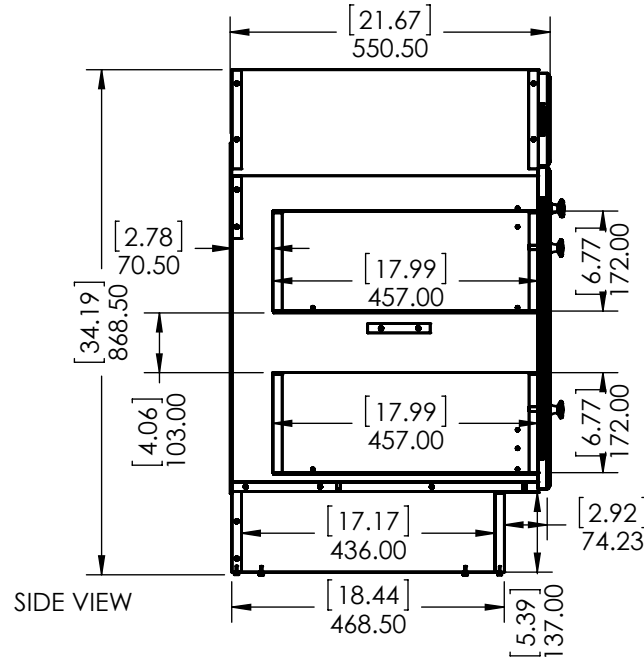

UNLESS OTHERWISE SPECIFIED
DIMENSIONS ARE IN MM.
AND [INCHES]
TOLERANCES ARE
+ 0.125 [3.175] - 0.125 [-3.175]
SCALE:1:10

	NAME	DATE
DRAWN	R. Rubio	08/22/16
CHECKED	R. Rubio	08/22/16
ENG APPR.	R. Rubio	08/22/16
MFG APPR.	C. Leal	08/22/16

SIZE DWG. NO. SHEET 2 OF 2
A Vtop Stone Effect, Rect 37x22 REV. 1

ITEM ID	DESCRIPTION
GF3621-WH	Glensford 36in x 21in D Vanity in White
GF3621-BT	Glensford 36in x 21in D Vanity in Butterscotch

REV	ECO#	DESCRIPTION	REV'D BY DATE	CHK'D BY DATE	APR'V'D BY DATE
0		New Release	IASV 5/1/17	IASV 5/1/17	IASV 5/1/17

UNLESS OTHERWISE SPECIFIED
 DIMENSIONS ARE IN mm and [inches] AND TOLERANCES ARE +/- 1.0 [0.04]

DRAWN BY:	IASV	5/1/17
CHECKED BY:	IASV	5/1/17
APPROVED BY:	IASV	5/1/17
DO NOT SCALE DRAWING	SCALE: 1:10	SIZE: A