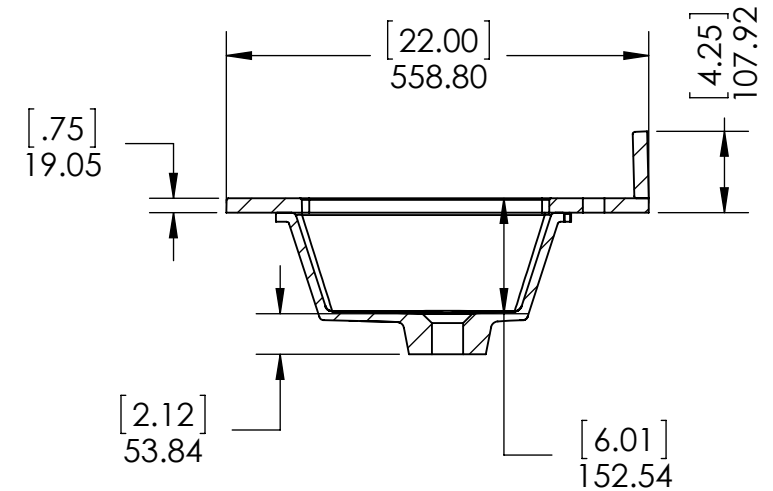

Rev #	Approved by	Change
0	R. Rubio	Released
1	O. Razo	New model added

PROPRIETARY AND CONFIDENTIAL
THE INFORMATION CONTAINED IN THIS DRAWING IS THE SOLE PROPERTY OF WOODCRAFTERS. ANY REPRODUCTION IN PART OR AS A WHOLE WITHOUT THE WRITTEN PERMISSION OF WOODCRAFTERS IS PROHIBITED.

UNLESS OTHERWISE SPECIFIED
DIMENSIONS ARE IN MM. AND (INCHES)
TOLERANCES ARE
+0.125 [3.175] -0.125 [-3.175]
SCALE:1:10

	NAME	DATE
DRAWN	R. Rubio	08/22/16
CHECKED	R. Rubio	08/22/16
ENG APPR.	R. Rubio	08/22/16
MFG APPR.	C. Leal	08/22/16

Wood Crafters
Vtop Stone Effect, Rect 37x22
SHEET 1 OF 2
REV: 1