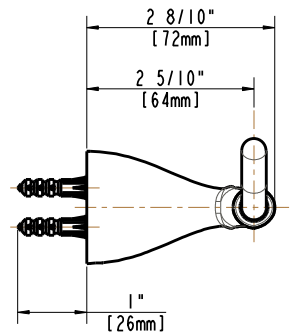

FEATURES

- 16" L x 1 9/10" W x 2 8/10" H
- Coordinates with Edgewood Series Bath Products
- Easy Installation
- Includes Mounting Hardware and Plastic Anchors
- Tools Required for Installation:
 - Drill with 1/4" Drill Bit
 - Philips Screwdriver
 - Small Flat Head Screwdriver

**Edgewood Series
Classic Collection**

Multi Purpose Bath Accessory

MODEL	FINISH
20064-5401	Chrome Polished
20064-5404	Brushed Nickel PVD

Available for purchase or special order at Home Depot stores.

INSTALLATION DIMENSIONS