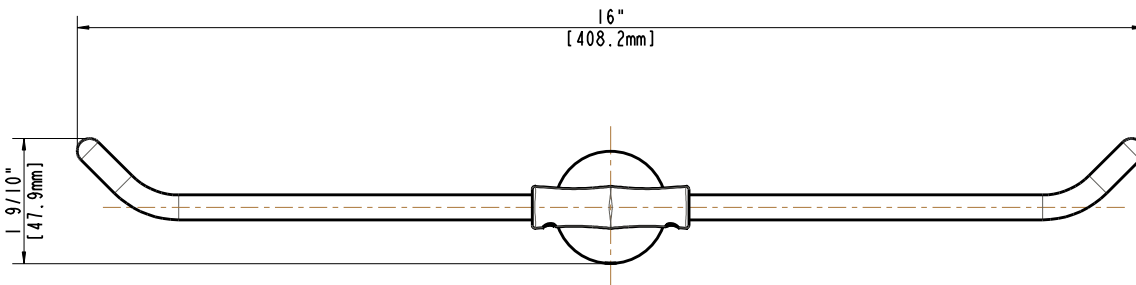

FEATURES

- 16" L x 1 9/10" W x 2 8/10" H
- Coordinates with Edgewood Series Bath Products
- Easy Installation
- Includes Mounting Hardware and Plastic Anchors
- Tools Required for Installation:
 - Drill with 1/4" Drill Bit
 - Philips Screwdriver
 - Small Flat Head Screwdriver

**Edgewood Series
Classic Collection**

Multi Purpose Bath Accessory

MODEL	FINISH
20064-5401	Chrome Polished
20064-5404	Brushed Nickel PVD

Available for purchase or special order at Home Depot stores.

INSTALLATION DIMENSIONS