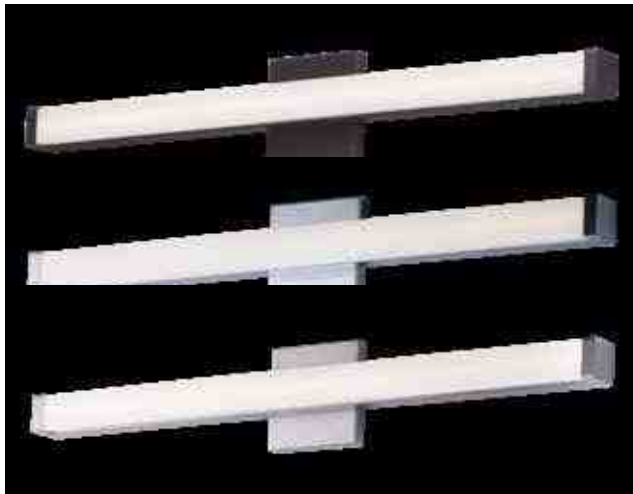

SPEC VANITY I Bath Vanity

52000 / 52002 / 52004 / 52006

- ETL, cETL IP65
- Suitable for wet locations
- CRI 90+
- Dimmable with Triac Dimmer
- Energy Star
- Title 24

Job Name : _____
 Job Type : _____
 Quantity : _____
 Comments : _____

PRODUCT DESCRIPTION

This minimalistic contemporary approach to LED vanity lighting will be the standard for both residential and commercial applications. The light engine features a high quality dimmable driver with multi volt input and high color rendering LEDs for the ultimate vanity lighting.