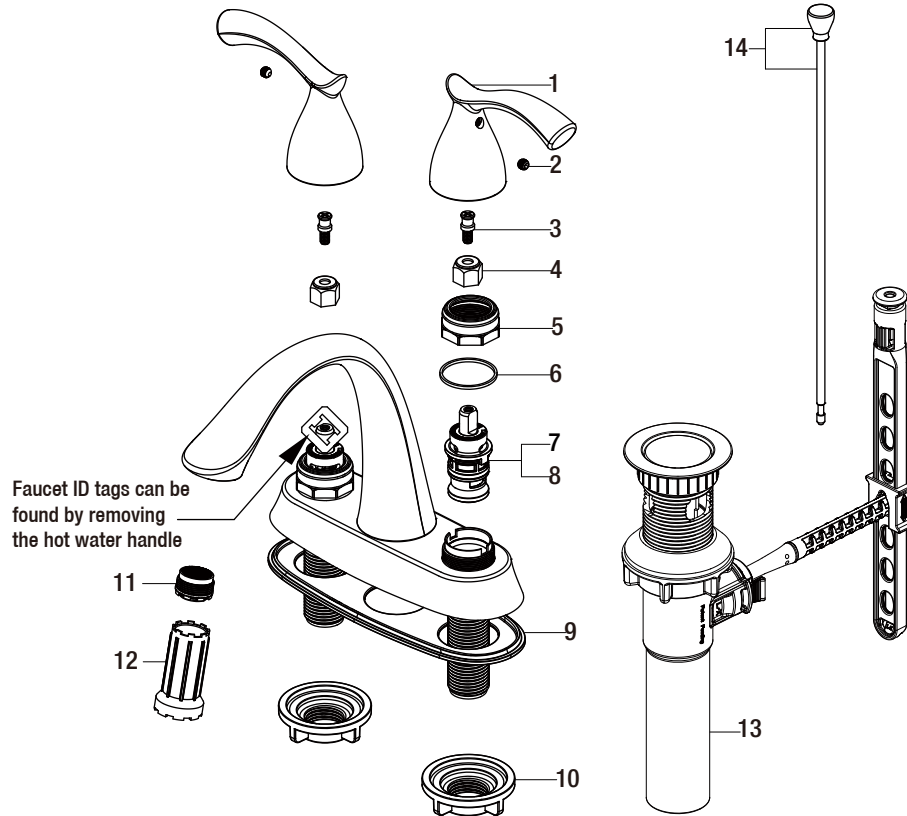

Replacement Parts List

Edgewood 4 in. Centerset 2-Handle High Arc
Bathroom Faucet in Brushed Nickel

MODEL	SKU #	FINISH
65415W-6A04	419716	Brushed Nickel

Many replacement parts can be purchased online or at your local store. Please use the table below to identify the part SKU number needed, go to HOMEDEPOT.COM, and check for online and store availability. If you can't find the part you are looking for, please call 1-855-HD-GLACIER.

Part	Description	Part #	Internet SKU #	Store SKU #
1	Handle	RP1314904	206864763	
2	Set screw	RP50002		
3	Connector	RP50003		
4	Inverter	RP64044	206671349	
5	Bonnet nut	RP70435	206864739	
6	Washer	RP64123		
7	Cartridge H	RP20067	301158139	
8	Cartridge C	RP20068	301158129	

Part	Description	Part #	Internet SKU #	Store SKU #
9	Gasket	RP80258		
10	Mounting nut	RP56001	203193994	579276
11	Aerator	RP30215		
12	Plastic wrench	RP30040		
13	ClickInstall™ drain assembly	RP4022804		
14	Lift rod	RP4023404		