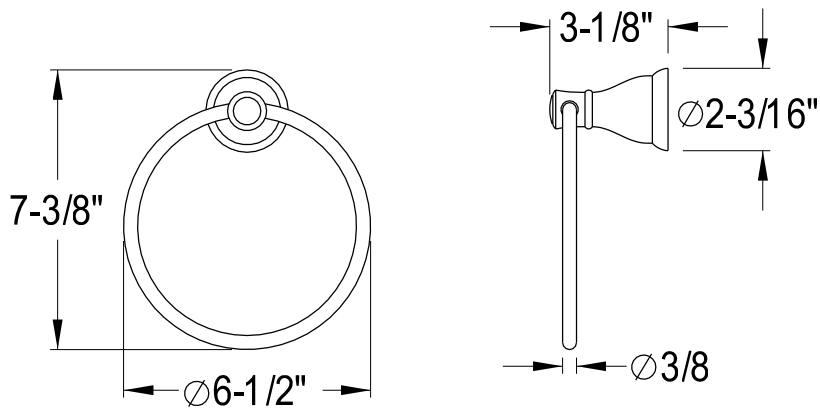

24" & 18" Towel Bar, Towel Ring, Robe Hook, Toilet Paper Holder

Robe Hook

Toilet Paper Holder

Towel Ring