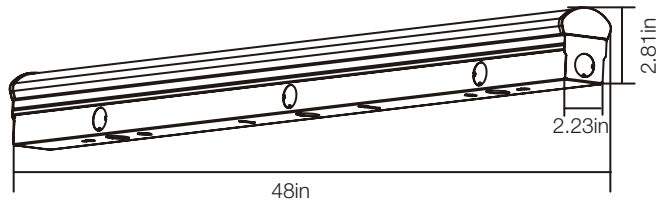

PRODUCT SPECIFICATIONS

4ft LED Strip Light (2 light equiv)

54283141
SKU# 1001391103

SPECIFICATIONS

Model Number	54259141
SKU	1001391103
OSMID	206028970
Power	40 W
AC Voltage, Frequency	120V, 60 Hz
Color Temp (nom.)	4000K
Operation Temp	-4°F ~ 113°F
CRI	80
Lumen Output (min.)	3600 lm
Dimming	NO
Lifetime Rating	L70/50000Hrs
Efficacy	90.0 lm/watt

ADVANTAGES

- 50,000 Hours of Continuous Use

APPLICATIONS

Suitable for damp locations

SURFACE MOUNT

PACKAGING

Weight (±0.5 lb)	2.73 lbs
Size (L x W x H) (±0.1 in)	48in x 2.23in x 2.81in
Box Dimensions	48.74in x 3.15in x 2.56in
Gross Weight	3.31 lbs
UPC	849489002552