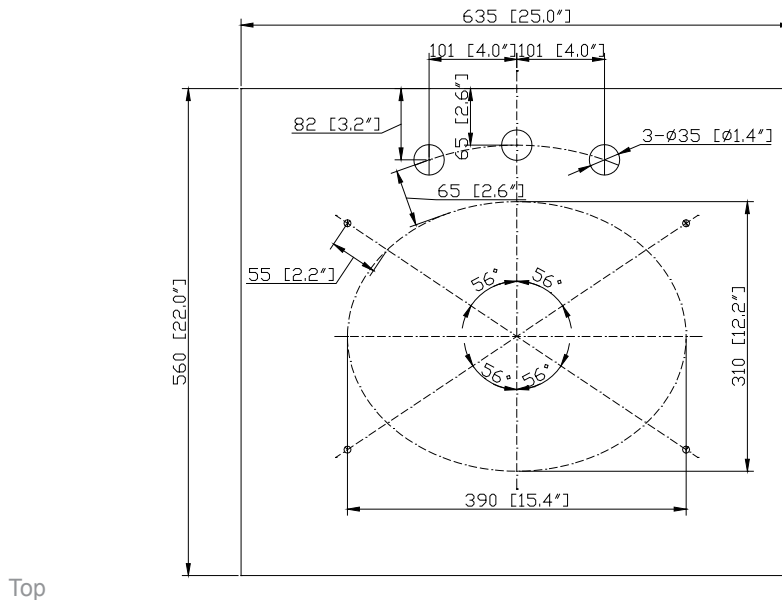

- Charcoal Glaze
- French White

Nominal Dimension

- 24W x 21D x 34H (inches)

Related Items

Mirror	THOMPSON-M24-CL	THOMPSON-M24-FW	
Vanity Top	SUT25BK	SUT25GB	SUT25CW
	SUT25BK-R	SUT25GB-R	SUT25CW-R
Sink	CUM18WT	CUM18LN	CUM20WT-R
Linen Tower	THOMPSON-LT24-CL	THOMPSON-LT24-FW	

Colors / Finishes

- BK - Natural Black granite
- CW - Natural Carrera White marble
- GB - Natural Galala Beige marble

Nominal Dimension

- 25W x 22D x 1H inches
- 635 x 560 x 25 mm

Related Items

Sink	CUM18WT	CUM18LN		
Vanity	BROOKS-V24	DELANO-V24	HAMILTON-V24	
	KELLY-V24	LEXINGTON-V24	LOFT-V24	NAPA-V24
	TRIBECA-V24	TROPICA-V24	THOMPSON-V24	WESTWOOD-V24

Product Diagrams

Avanity

CUM18LN / CUM18WT

Features

- Vitreous China
- Undermount application
- 1.8 in. drain opening
- Overflow outlet

Colors / Finishes

- LN - Linen
- WT - White

Nominal Dimension

- 18.1W x 15D x 7.9H inches
- 458 x 380 x 200 mm

Components

Drain	VC-DRAIN-CP	VC-DRAIN-BN					
Vanity Top	SUT25BK	SUT25CW	SUT25GB	SUT31BK	SUT31CW	SUT31GB	SUT37BK
	SUT37GB	SUT37CW	SUT49CW	SUT49GB	SUT49BK	SUT61BK	SUT61CW
	SUT61GB	SUT73BK	SUT73CW	SUT73GB			