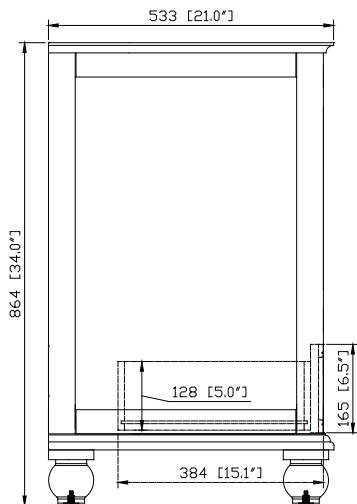

Avanity

THOMPSON-V24-CL
THOMPSON-V24-FW

Features

- Solid poplar frame, plywood drawer and MDF
- 2 soft-close doors
- 1 soft-close drawer
- Black bronze finish hardware
- Adjustable height levelers

Colors / Finishes

- Charcoal Glaze
- French White

Nominal Dimension

- 24W x 21D x 34H (inches)

Related Items

Mirror	THOMPSON-M24-CL	THOMPSON-M24-FW	
Vanity Top	SUT25BK	SUT25GB	SUT25CW
	SUT25BK-R	SUT25GB-R	SUT25CW-R
Sink	CUM18WT	CUM18LN	CUM20WT-R
Linen Tower	THOMPSON-LT24-CL	THOMPSON-LT24-FW	

Product Diagrams

Front

Side