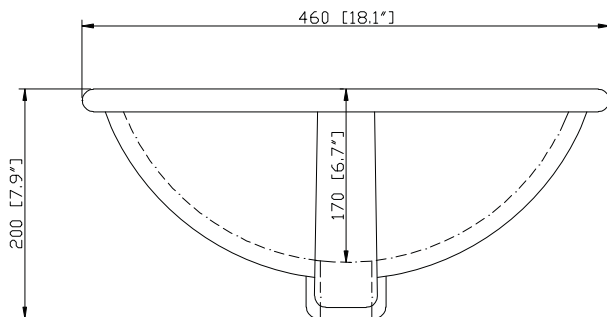

Colors / Finishes

- BK - Natural Black granite
- CW - Natural Carrera White marble
- GB - Natural Galala Beige marble

Nominal Dimension

- 25W x 22D x 1H inches
- 635 x 560 x 25 mm

Related Items

Sink	CUM18WT	CUM18LN		
Vanity	BROOKS-V24	DELANO-V24	HAMILTON-V24	
	KELLY-V24	LEXINGTON-V24	LOFT-V24	NAPA-V24
	TRIBECA-V24	TROPICA-V24	THOMPSON-V24	WESTWOOD-V24

Product Diagrams

Avanity

CUM18LN / CUM18WT

Features

- Vitreous China
- Undermount application
- 1.8 in. drain opening
- Overflow outlet

Colors / Finishes

- LN - Linen
- WT - White

Nominal Dimension

- 18.1W x 15D x 7.9H inches
- 458 x 380 x 200 mm

Components

Drain	VC-DRAIN-CP	VC-DRAIN-BN					
Vanity Top	SUT25BK	SUT25CW	SUT25GB	SUT31BK	SUT31CW	SUT31GB	SUT37BK
	SUT37GB	SUT37CW	SUT49CW	SUT49GB	SUT49BK	SUT61BK	SUT61CW
	SUT61GB	SUT73BK	SUT73CW	SUT73GB			

Product Diagrams

Top

Front

Side