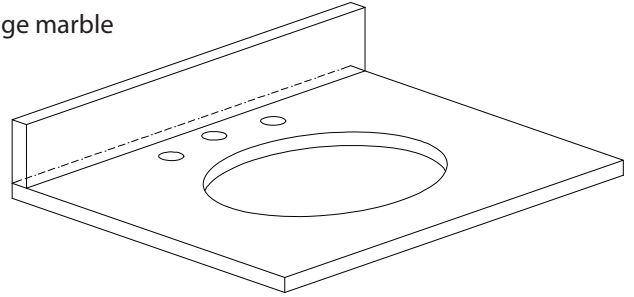

- Charcoal Glaze
- French White

Nominal Dimension

- 24W x 21D x 34H (inches)

Related Items

Mirror	THOMPSON-M24-CL	THOMPSON-M24-FW	
Vanity Top	SUT25BK	SUT25GB	SUT25CW
	SUT25BK-R	SUT25GB-R	SUT25CW-R
Sink	CUM18WT	CUM18LN	CUM20WT-R
Linen Tower	THOMPSON-LT24-CL	THOMPSON-LT24-FW	

Product Diagrams

Front

Back

Side

Top

SUT25BK / SUT25CW / SUT25GB

Features

- Top cutout for single undermount sink
- Top pre-drilled for 8" widespread faucet
- 4" backsplash included

Colors / Finishes

- BK - Natural Black granite
- CW - Natural Carrera White marble
- GB - Natural Galala Beige marble

Nominal Dimension

- 25W x 22D x 1H inches
- 635 x 560 x 25 mm

Related Items

Sink	CUM18WT	CUM18LN		
Vanity	BROOKS-V24	DELANO-V24	HAMILTON-V24	
	KELLY-V24	LEXINGTON-V24	LOFT-V24	NAPA-V24
	TRIBECA-V24	TROPICA-V24	THOMPSON-V24	WESTWOOD-V24

Product Diagrams

Avanity

CUM18LN / CUM18WT

Features

- Vitreous China
- Undermount application
- 1.8 in. drain opening
- Overflow outlet

Colors / Finishes

- LN - Linen
- WT - White

Nominal Dimension