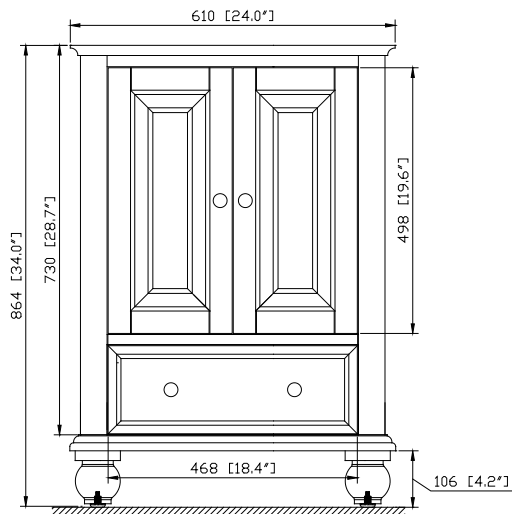

- Charcoal Glaze
- French White

Nominal Dimension

- 24W x 21D x 34H (inches)

Related Items

Mirror	THOMPSON-M24-CL	THOMPSON-M24-FW	
Vanity Top	SUT25BK	SUT25GB	SUT25CW
	SUT25BK-R	SUT25GB-R	SUT25CW-R
Sink	CUM18WT	CUM18LN	CUM20WT-R
Linen Tower	THOMPSON-LT24-CL	THOMPSON-LT24-FW	

Product Diagrams

Front

Back

Side

Top

SUT25BK / SUT25CW / SUT25GB

Features

- Top cutout for single undermount sink
- Top pre-drilled for 8" widespread faucet
- 4" backsplash included

Colors / Finishes

- BK - Natural Black granite
- CW - Natural Carrera White marble
- GB - Natural Galala Beige marble

Nominal Dimension

- 25W x 22D x 1H inches
- 635 x 560 x 25 mm

Related Items

Sink	CUM18WT	CUM18LN		
Vanity	BROOKS-V24	DELANO-V24	HAMILTON-V24	
	KELLY-V24	LEXINGTON-V24	LOFT-V24	NAPA-V24
	TRIBECA-V24	TROPICA-V24	THOMPSON-V24	WESTWOOD-V24

- 18.1W x 15D x 7.9H inches
- 458 x 380 x 200 mm

Components

Drain	VC-DRAIN-CP	VC-DRAIN-BN					
Vanity Top	SUT25BK	SUT25CW	SUT25GB	SUT31BK	SUT31CW	SUT31GB	SUT37BK
	SUT37GB	SUT37CW	SUT49CW	SUT49GB	SUT49BK	SUT61BK	SUT61CW
	SUT61GB	SUT73BK	SUT73CW	SUT73GB			