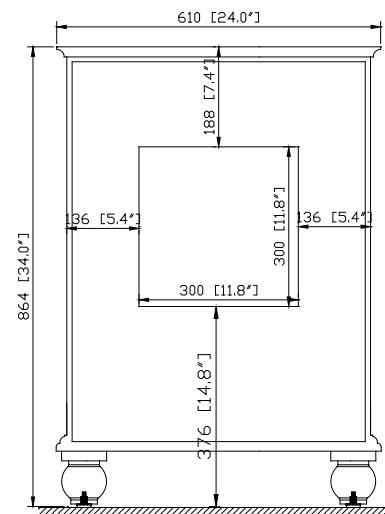

Avanity

THOMPSON-V24-CL
THOMPSON-V24-FW

Features

- Solid poplar frame, plywood drawer and MDF
- 2 soft-close doors
- 1 soft-close drawer
- Black bronze finish hardware
- Adjustable height levelers

Colors / Finishes

- Charcoal Glaze
- French White

Nominal Dimension

- 24W x 21D x 34H (inches)

Related Items

Mirror	THOMPSON-M24-CL	THOMPSON-M24-FW	
Vanity Top	SUT25BK	SUT25GB	SUT25CW
	SUT25BK-R	SUT25GB-R	SUT25CW-R
Sink	CUM18WT	CUM18LN	CUM20WT-R
Linen Tower	THOMPSON-LT24-CL	THOMPSON-LT24-FW	

Product Diagrams

Front

Side