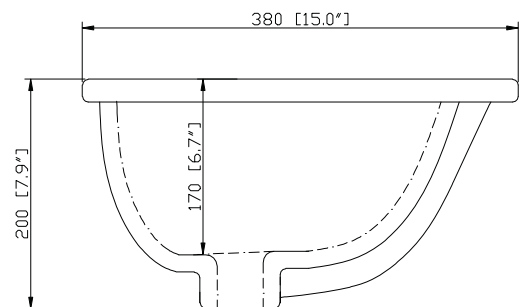

Colors / Finishes

- BK - Natural Black granite
- CW - Natural Carrera White marble
- GB - Natural Galala Beige marble

Nominal Dimension

- 25W x 22D x 1H inches
- 635 x 560 x 25 mm

Related Items

Sink	CUM18WT	CUM18LN		
Vanity	BROOKS-V24	DELANO-V24	HAMILTON-V24	
	KELLY-V24	LEXINGTON-V24	LOFT-V24	NAPA-V24
	TRIBECA-V24	TROPICA-V24	THOMPSON-V24	WESTWOOD-V24

Product Diagrams

Avanity

CUM18LN / CUM18WT

Features

- Vitreous China
- Undermount application
- 1.8 in. drain opening
- Overflow outlet

Colors / Finishes

- LN - Linen
- WT - White

Nominal Dimension

- 18.1W x 15D x 7.9H inches
- 458 x 380 x 200 mm

Components

Drain	VC-DRAIN-CP	VC-DRAIN-BN					
Vanity Top	SUT25BK	SUT25CW	SUT25GB	SUT31BK	SUT31CW	SUT31GB	SUT37BK
	SUT37GB	SUT37CW	SUT49CW	SUT49GB	SUT49BK	SUT61BK	SUT61CW
	SUT61GB	SUT73BK	SUT73CW	SUT73GB			

Product Diagrams

Top

Front

Side