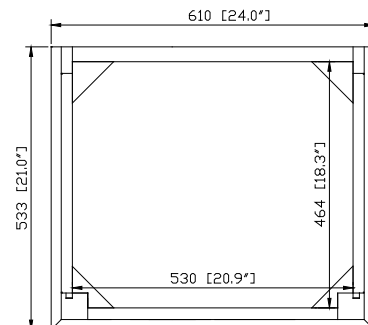

Avanity

THOMPSON-V24-CL
THOMPSON-V24-FW

Features

- Solid poplar frame, plywood drawer and MDF
- 2 soft-close doors
- 1 soft-close drawer
- Black bronze finish hardware
- Adjustable height levelers

Colors / Finishes

- Charcoal Glaze
- French White

Nominal Dimension

- 24W x 21D x 34H (inches)

Related Items

Mirror	THOMPSON-M24-CL	THOMPSON-M24-FW	
Vanity Top	SUT25BK	SUT25GB	SUT25CW
	SUT25BK-R	SUT25GB-R	SUT25CW-R
Sink	CUM18WT	CUM18LN	CUM20WT-R
Linen Tower	THOMPSON-LT24-CL	THOMPSON-LT24-FW	

Product Diagrams

Front

Side