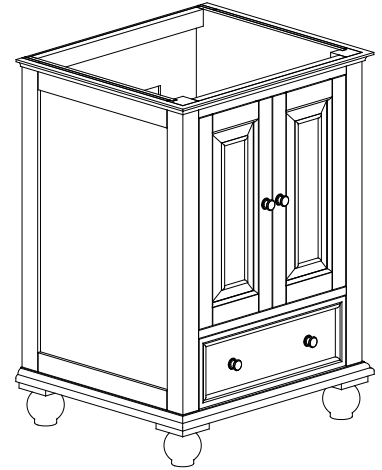

Avanity

THOMPSON-V24-CL
THOMPSON-V24-FW

Features

- Solid poplar frame, plywood drawer and MDF
- 2 soft-close doors
- 1 soft-close drawer
- Black bronze finish hardware
- Adjustable height levelers

Colors / Finishes

- Charcoal Glaze
- French White

Nominal Dimension

- 24W x 21D x 34H (inches)

Related Items

Mirror	THOMPSON-M24-CL	THOMPSON-M24-FW	
Vanity Top	SUT25BK	SUT25GB	SUT25CW
	SUT25BK-R	SUT25GB-R	SUT25CW-R
Sink	CUM18WT	CUM18LN	CUM20WT-R
Linen Tower	THOMPSON-LT24-CL	THOMPSON-LT24-FW	

Product Diagrams

Front

Back

Side

Top

SUT25BK / SUT25CW / SUT25GB

Features

- Top cutout for single undermount sink
- Top pre-drilled for 8" widespread faucet
- 4" backsplash included

Colors / Finishes

- BK - Natural Black granite
- CW - Natural Carrera White marble
- GB - Natural Galala Beige marble

Nominal Dimension

- 25W x 22D x 1H inches
- 635 x 560 x 25 mm

Related Items

Sink	CUM18WT	CUM18LN		
Vanity	BROOKS-V24	DELANO-V24	HAMILTON-V24	
	KELLY-V24	LEXINGTON-V24	LOFT-V24	NAPA-V24
	TRIBECA-V24	TROPICA-V24	THOMPSON-V24	WESTWOOD-V24