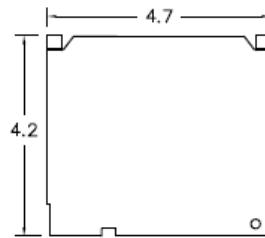

Front Cover