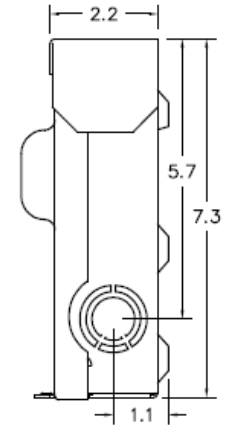

Top View

Wire Range Table

CONNECTOR	COPPER		ALUMINUM	
	SOLID	STRAND	SOLID	STRAND
LINE	14-8	14-2	12-8	12-2
LOAD	14-8	14-2	12-8	12-2
NEUTRAL	-----	-----	-----	-----
EQUIP. GRND.	12-8	12-2	12-8	12-2

Left Side View

Front View (Inside)

Front View (Outside)

Right Side View

Front Cover

Bottom View

imagination at work

GE 60A GD AC DISCONNECT PULLER-TYPE 240V 10HP
NON-FUSIBLE RATED STEEL N3R ENCLOSURE RETAIL

CAT NO	DWG DATE	REV #
TFN60RCP	2/4/2016	01