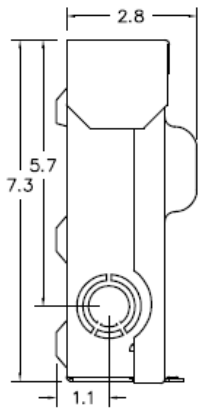

Top View

Wire Range Table

CONNECTOR	COPPER		ALUMINUM	
	SOLID	STRAND	SOLID	STRAND
LINE	14-8	14-2	12-8	12-2
LOAD	14-8	14-2	12-8	12-2
NEUTRAL	-----	-----	-----	-----
EQUIP. GRND.	12-8	12-2	12-8	12-2

Left Side View

Front View (Inside)

Front View (Outside)

Right Side View

Front Cover

Bottom View

imagination at work

GE 60A GD AC DISCONNECT PULLER-TYPE 240V 10HP
NON-FUSIBLE RATED STEEL N3R ENCLOSURE RETAIL

CAT NO	DWG DATE	REV #
TFN60RCP	2/4/2016	01