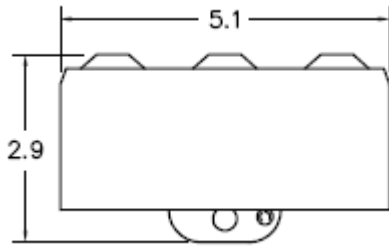

Top View

Wire Range Table

CONNECTOR	COPPER		ALUMINUM	
	SOLID	STRAND	SOLID	STRAND
LINE	14-8	14-2	12-8	12-2
LOAD	14-8	14-2	12-8	12-2
NEUTRAL	-----	-----	-----	-----
EQUIP. GRND.	12-8	12-2	12-8	12-2

Left Side View