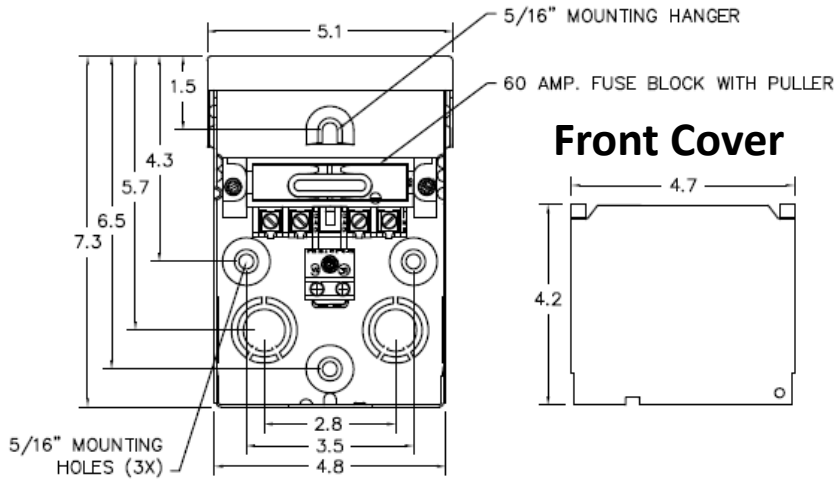

Top View

Wire Range Table

CONNECTOR	COPPER		ALUMINUM	
	SOLID	STRAND	SOLID	STRAND
LINE	14-8	14-2	12-8	12-2
LOAD	14-8	14-2	12-8	12-2
NEUTRAL	-----	-----	-----	-----
EQUIP. GRND.	12-8	12-2	12-8	12-2

Left Side View

Front View (Inside)

Front View (Outside)

Right Side View

Front Cover

Bottom View

imagination at work

GE 60A GD AC DISCONNECT PULLER-TYPE 240V 10HP
NON-FUSIBLE RATED STEEL N3R ENCLOSURE RETAIL

CAT NO	DWG DATE	REV #
TFN60RCP	2/4/2016	01