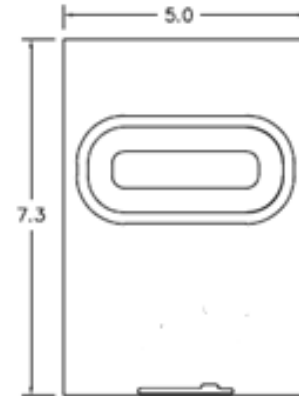

Top View

Wire Range Table

CONNECTOR	COPPER		ALUMINUM	
	SOLID	STRAND	SOLID	STRAND
LINE	14-8	14-2	12-8	12-2
LOAD	14-8	14-2	12-8	12-2
NEUTRAL	-----	-----	-----	-----
EQUIP. GRND.	12-8	12-2	12-8	12-2

Left Side View

Front View (Inside)

Front View (Outside)

Right Side View

Front Cover

Bottom View

imagination at work

GE 60A GD AC DISCONNECT PULLER-TYPE 240V 10HP
NON-FUSIBLE RATED STEEL N3R ENCLOSURE RETAIL

CAT NO	DWG DATE	REV #
TFN60RCP	2/4/2016	01