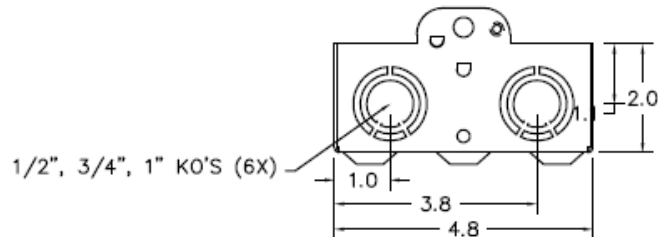

Top View

Wire Range Table

CONNECTOR	COPPER		ALUMINUM	
	SOLID	STRAND	SOLID	STRAND
LINE	14-8	14-2	12-8	12-2
LOAD	14-8	14-2	12-8	12-2
NEUTRAL	-----	-----	-----	-----
EQUIP. GRND.	12-8	12-2	12-8	12-2

Left Side View

Front View (Inside)

Front View (Outside)

Right Side View

Front Cover

Bottom View

imagination at work

GE 60A GD AC DISCONNECT PULLER-TYPE 240V 10HP
NON-FUSIBLE RATED STEEL N3R ENCLOSURE RETAIL

CAT NO	DWG DATE	REV #
TFN60RCP	2/4/2016	01