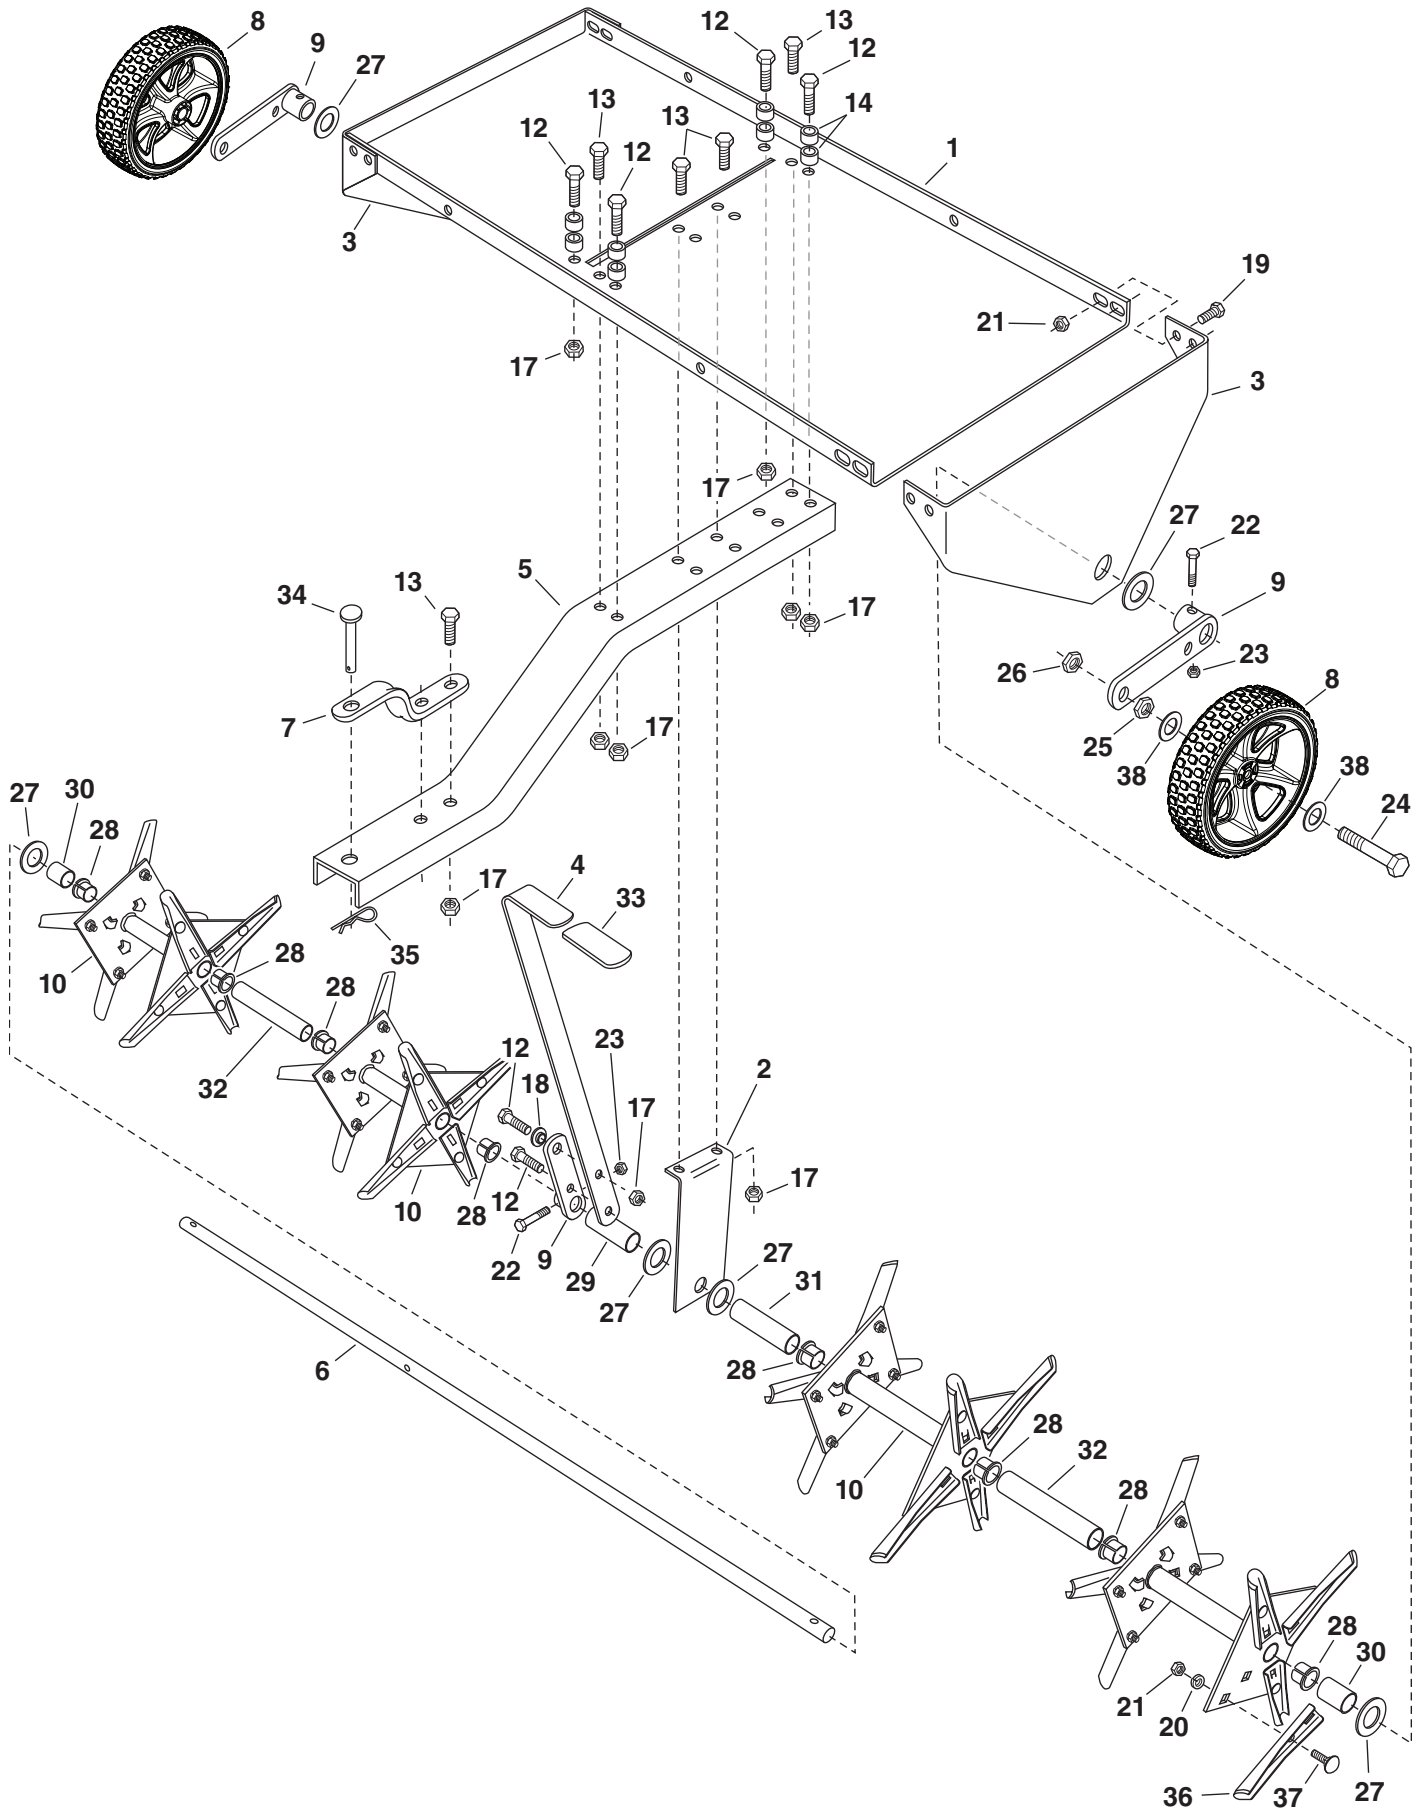

REPAIR PARTS FOR 48" PLUG AERATOR MODEL 45-02992

REPAIR PARTS FOR 48" PLUG AERATOR MODEL 45-02992

REF	PART NO.	QTY	DESCRIPTION	REF	PART NO.	QTY	DESCRIPTION
1	24625	1	Tray (48")	22	1509-69	3	Hex Bolt, 1/4-20 x 1-3/4" Long
2	24623	1	Middle Brace	23	47189	3	Nylock Nut, 1/4-20 Thd.
3	24619	2	End Plate	24	46526	2	Hex Bolt, 1/2-13 x 3-1/2" Long
4	24624	1	Lift Handle	25	43019	2	Hex Jam Nut, 1/2-13 Thd.
5	24103	1	Tongue	26	48115	2	Nylock Jam Nut, 1/2" Thd.
6	24626	1	Shaft (48")	27	43009	8	Flat Washer, 3/4"
7	23687	1	Hitch Bracket	28	42953	8	Split Bearing, 3/4"
8	41863	2	Wheel	29	44474	1	Spacer, 2.38" Long
9	68589	3	Wheel Bracket Assembly	30	44500	2	Spacer, 1.00" Long
10	63929	4	Spool Assembly (Double)	31	46537	1	Spacer, 3.90" Long
12	43087	6	Hex Bolt, 3/8-16 x 1-1/4" Long	32	47675	2	Spacer, 5.29" Long
13	43001	6	Hex Bolt, 3/8-16 x 1" Long	33	47707	1	Grip
14	23625	8	Spacer, 1/4" Long	34	47623	1	Hitch Pin, 3/8" Flat Head
17	HA21362	12	Nylock Nut, 3/8-16 Thd.	35	43343	1	Hair Cotter Pin, 1/8"
18	44685	1	Spacer, Shoulder	36	24924	32	Knife, Aerator
19	43182	8	Hex Bolt, 5/16-18 x 3/4" Long	37	43080	32	Carriage Bolt, 5/16-18 x 3/4"
20	43086	32	Lock Washer, 5/16"	38	R19171616	4	Washer, .531" x 1" x .059"
21	47810	40	Nylock Nut, 5/16-18 Thd.		40418	1	Owners Manual