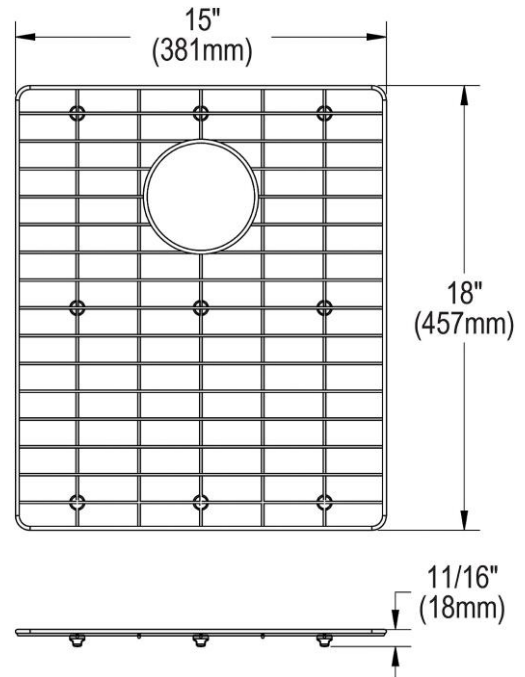

Material:	Stainless Steel
Finish:	Polished Stainless Steel
Dimensions:	15" x 18" x 11/16"
Fits Bowl Size(s):	Fits Crosstown bowl size: 16" x 19"

Special Note: For bowls with rear center drain opening.

AMERICAN PRIDE. A LIFETIME TRADITION.
Like your family, the Elkay family has values and traditions that endure. For almost a century, Elkay has been a family-owned and operated company, providing thousands of jobs that support our families and communities.

[Clean and Care Manual (PDF)](#)

[Clean and Care Manual (PDF)](#)

[Installation Instructions (PDF)](#)

[Warranty (PDF)](#)