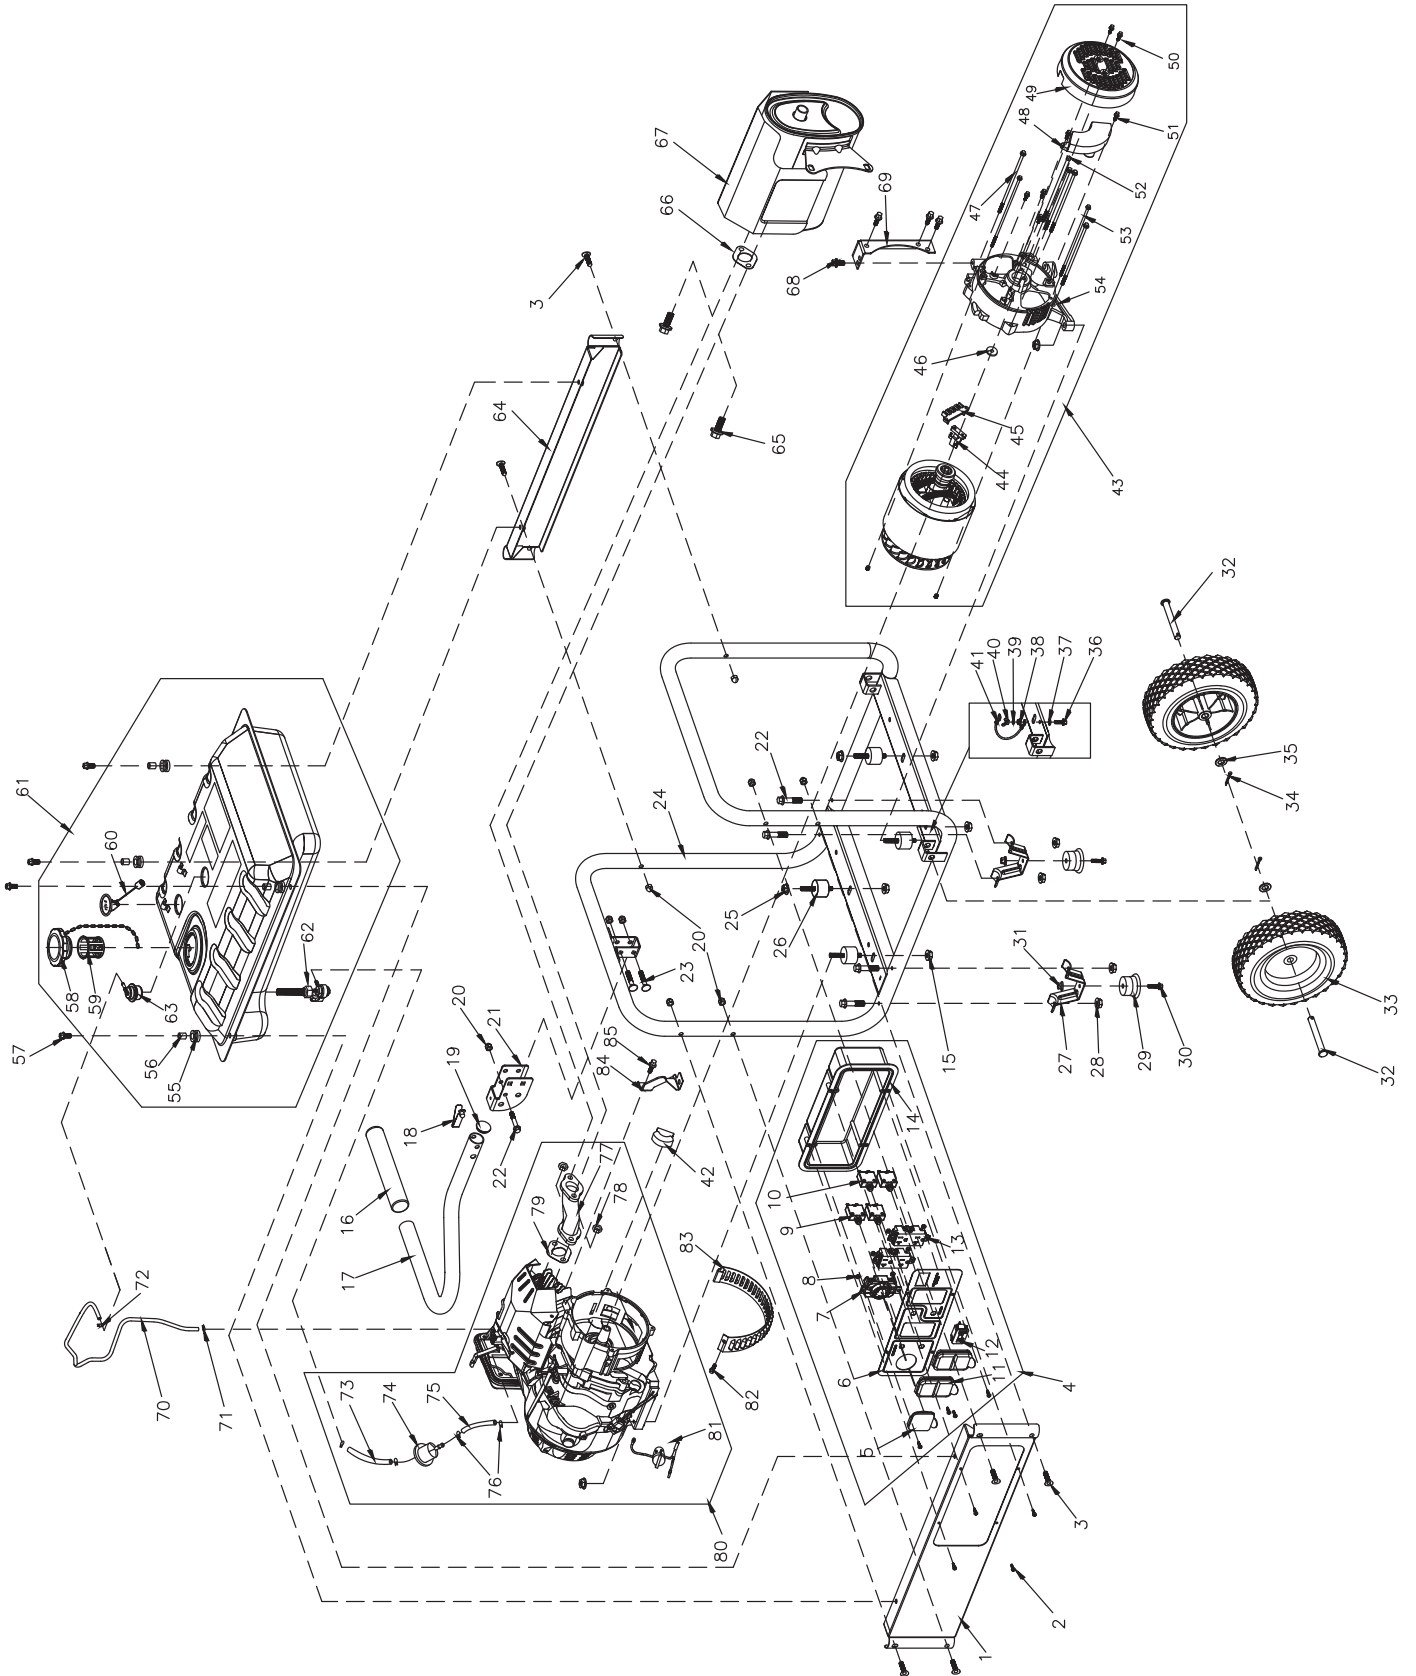

GP6500

Item	Part #	Qty	Description
1	0H97480ST03	1	FRAME, RAIL
2	0G8382	8	SCREW, PAN, M5 X 16
3	0H1780	6	BOLT, CURVED HEAD, M8X40
4	0H9775B	1	PANEL ASSY., CONTROL
5	0G9391	1	COVER, OUTLET
6	0J4536	1	FACE PLATE, CNTRL PNL ASSY.
7	0G8758	1	OUTLET 30A 120/250V SPCGR
8	0J86620108	6	NUT, M4
9	0H0265E	2	BREAKER, CIRCUIT, 30A
10	0H0265C	2	BREAKER, CIRCUIT, 20A
11	0G9392	2	COVER, OUTLET
12	0G8321	1	METER, HOUR
13	0D4968	2	OUTLET 20A 120V DPLX
14	0G9756	1	COVER, BACK PANEL
15	067989	4	NUT, M8
16	0G8442C113	1	GRIP, HANDLE
17	0H97560ST15	1	HANDLE
18	0G5442	1	BUTTON, SNAP
19	0H9760	1	CAP, END
20	0H1782	9	NUT, LOCKING CAP, M8
21	0H97670ST15	1	BRACKET, HANDLE
22	0B1214	5	BOLT, M8X45
23	0H1781	2	BOLT, CARRIAGE HEAD M8XX46
24	0J86620100	1	FRAME
25	0G84420107	4	NUT, M10
26	0H1783	4	MOUNT, RUBBER VIB
27	0K0097	2	FRAME, BENT FOOT
28	0K0098	4	NUT, M8
29	0K0099	2	FOOT, RUBBER
30	0K0100	2	BOLT, M6X28
31	0K0105	2	NUT, M6
32	0H0204	2	PIN, AXLE
33	0K6011	2	WHEEL
34	0D4999	2	PIN, COTTER
35	022304	2	WASHER, FLAT 13X2
36	0J35220156	1	BOLT, M6X20
37	0K0093	1	WASHER, SPECIAL LOCK
38	0G84420272	1	NUT, M6
39	0J47870118	1	WASHER, FLAT 6X0.8
40	0K0094	1	NUT, M6
41	0K0092	1	WIRE ASSY., GRND
42	0J86620104	1	BAFFLE
43	0K1291	1	ALTERNATOR ASSY.

Item	Part #	Qty	Description
44	0H0919	1	BRUSH, ALTERNATOR
45	0J6072	1	TERMINAL
46	070264	1	WASHER, FLAT, M10X4
47	0H91980158	2	BOLT, FLANGE, M5X220
48	0H2579B	1	AVR
49	0H3049	1	COVER, GEN-END
50	0J4967	6	BOLT, M5X12
51	0J4968	3	BOLT, M5X16
52	0J86620103	1	BOLT, M10X275
53	0H12810104	4	BOLT, M6X185
54	0H91980171	1	HOUSING, REAR BEARING
55	0H1411B	4	RUBBER, FUEL TANK
56	0H1610A	4	LINING, ANTI-CRUSH
57	0E9507C	4	BOLT, M8X20
58	0H0958	1	CAP, FUEL
59	0H1326	1	FILTER, FUEL
60	0H9005	1	METER, FUEL
61	0H7510A0SRV	1	TANK, FUEL, 7 GAL
62	0J0974	1	SHUT-OFF VALVE, FUEL
63	0J7921	1	ROLL OVER VALVE
64	0H9749AST03	1	PANEL RAIL BACK
65	0E9507B	2	BOLT, M8X25
66	0J4691	1	GASKET, EXH., MUFFLER
67	0H9763A	1	MUFFLER
68	0E9470	4	BOLT, M8X16
69	0G8542	1	BRACKET, MUFFLER
70	0K0091	1	HOSE FORMED ROV-AIRBOX
71	0J35220173	1	CLAMP, 012
72	0J35220174	1	CLAMP, 010
73	0G9757A	1	HOSE, FUEL, 08X55
74	0G9914	1	FILTER, FUEL
75	0G9757B	1	HOSE, FUEL, 08X80
76	048031B	4	CLAMP, HOSE, 09
77	0J4535A	1	MANIFOLD, EXHAUST
78	0J35220161	2	NUT, M8
79	0G9028	1	GASKET, EXH, CYLNDR
80	0G8442C	1	ENGINE, 389cc
81	0G9911	1	SWITCH, ON/OFF RED-ROTARY
82	0J00620100	1	BOLT, M5X10
83	0H9761	1	ALTERNATOR SCROLL
84	0G8442C112	1	BRACKET, AIR CLEANER
85	0G84420194	1	BOLT, M6X12