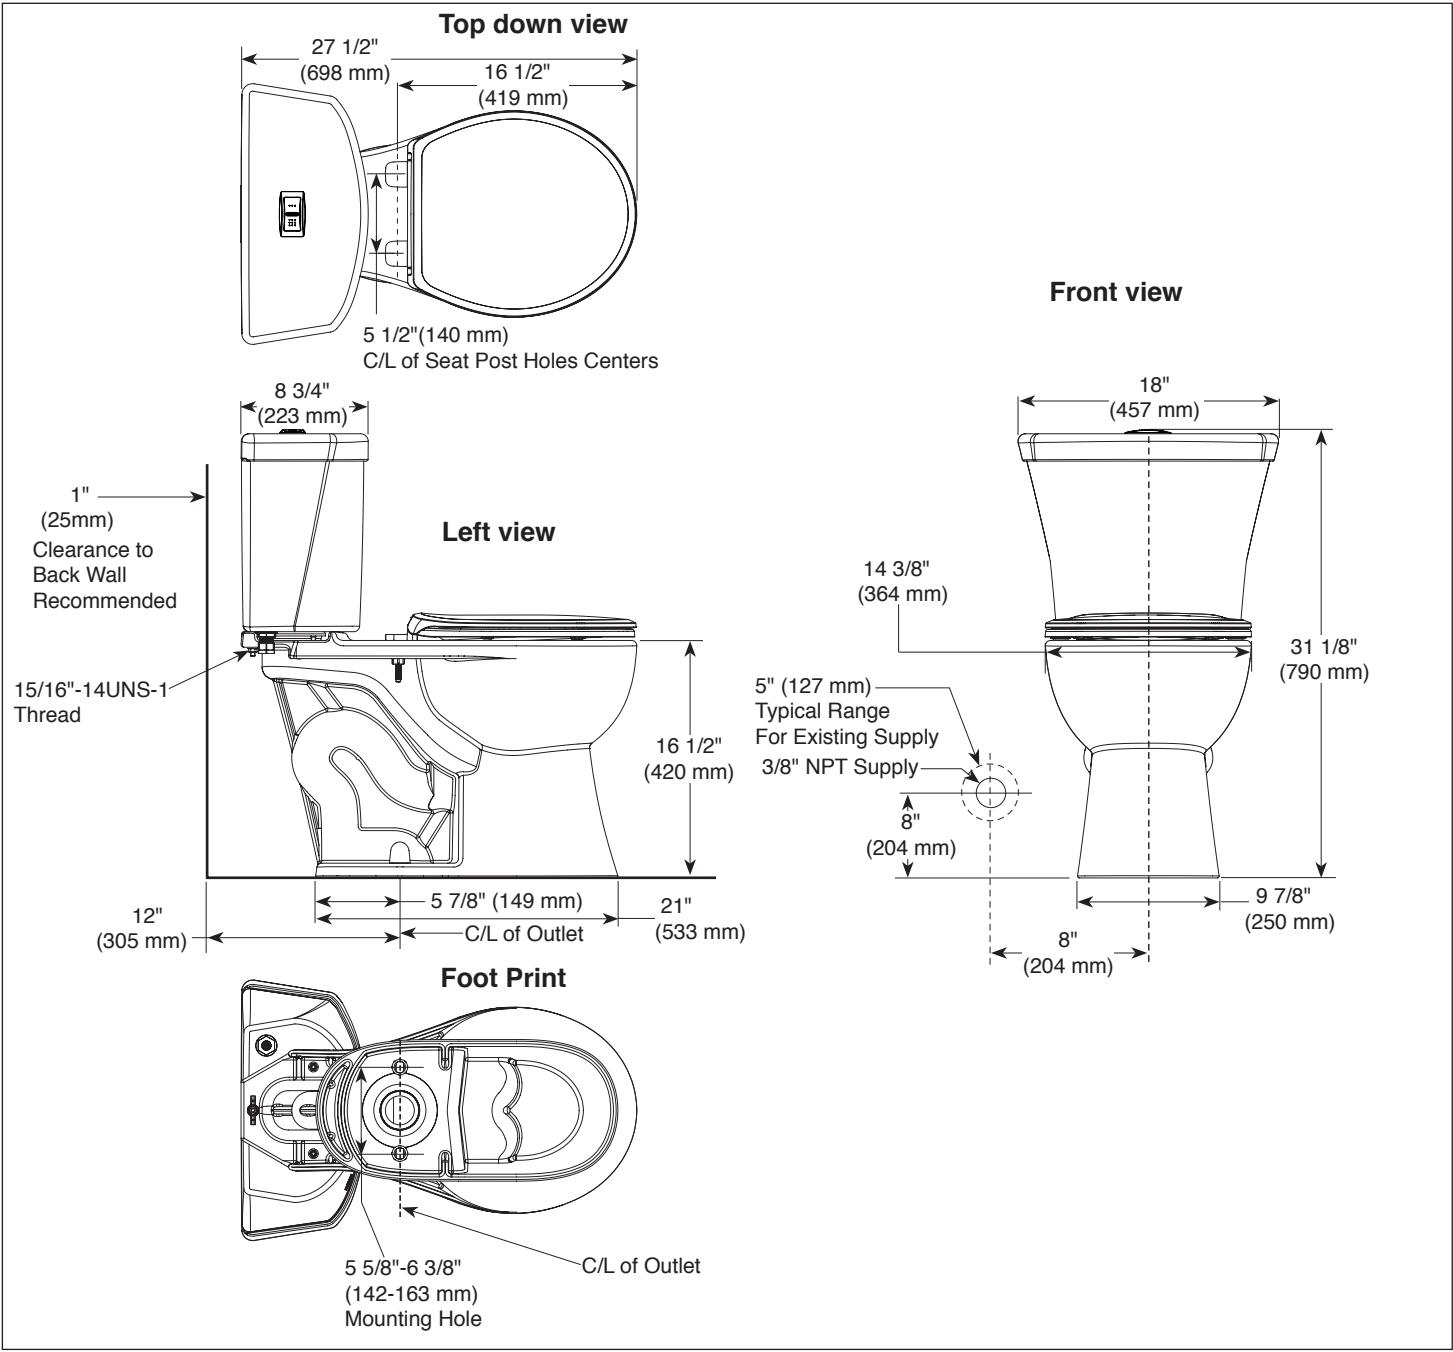

see what Delta can do™

Turner® Dual Flush Toilet C41908D▲

STANDARD SPECIFICATIONS:

- Vitreous China.
- 27 1/2" (698 mm) in length, 18" (457mm) in width, 31 1/8" (790 mm) in height.
- Round front bowl with chair height design (16 1/2" to top of the bowl).
- 12" (305 mm) rough-in.
- Dual/High Efficiency Toilet (HET) Flush System.
- 3" flush valve
- 2" (51mm) fully glazed trapway.
- SmartFit™ tank-to-bowl connection with tool for installation
- Includes polished chrome trip lever.
- Delta toilet kit includes the tank, bowl, toilet seat, mounting hardware, wax ring and SmartFit™ Multi-Tool. No additional tool required.

COMPLIES WITH

- ADA
- ASME A112.19.2 / CSA B45.1
- ASME A112.19.14
- ASME A112.19.5
- ICC / ANSI A117.1
- EPA WaterSense® High Efficiency Toilet
- CalGreen

Technical Information	
Fixture configuration	Two-piece, round front
Water per flush	1.6 gpf (6.0 lpf) / 1.1 gpf (4.1 lpf)
Passageway	2" (51 mm)
Water area	10" X 8" (253 mm x 202 mm)
Seat post hole centers	5 1/2" (140 mm)
Included:	
Tank	RP91467▲
Tank Cover (Less Flush Button)	RP91470▲
Flush Button Assembly	RP91469▲
Mounting Hardware – Bowl to floor	RP71146
Mounting Hardware – Tank to bowl	RP72471
Seat Assembly	RP92085▲

see what Delta can do™

Turner® Dual Flush Toilet C41908D▲

■ Round Front Bowl

Submitted Model No.:

Specific Features:

▲ Designate proper finish suffix

Delta reserves the right (1) to make changes in specifications and materials, and (2) to change or discontinue models, both without notice or obligation. Dimensions are for reference only. See full-line pricebook or www.deltatoilet.com for finish options and product availability.