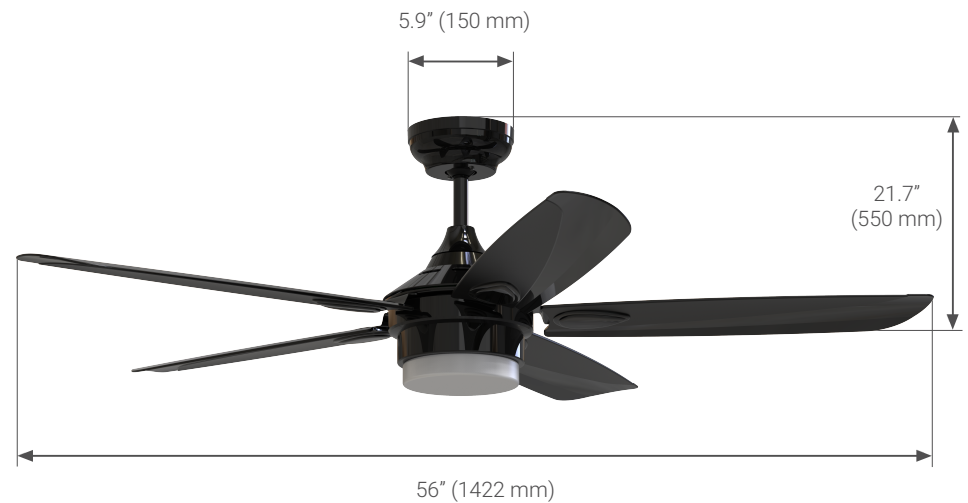

HyperFan56-DBL - FDRS5602

SLEEK 56" CEILING FAN WITH DOME LIGHT

HYPERIKON®

Hyperikons® Sleek Ceiling Fan is an excellent addition to your home. With reversible directions and great airflow efficiency, the Sleek Ceiling Fan shows off your style and saves you energy.

SPECIFICATIONS

Model Name	SKU	Wattage	Airflow	Airflow Efficacy	Motor Performance	Color
HyperFanS56-DBL	FDRS5602	38W	2060 CFM	54.2 CFM/W	189 RPM	Black

LIGHT SOURCE: INTEGRATED LED LIGHT PANEL

Wattage	Kelvin	Lumens
12W	4000K	1020 Lm

MODEL DESIGN

Voltage
110V

Wired
Fixture

Remote
Controlled

Iron
Shell

Fan Width
65"

ABS
Blades

- Two-way rotation function.
- Suitable for large indoor areas 20' x 20' or less.
- Total weight is 19.84 lbs (8.99 kg).

ACCESSORIES

- Remote control included.

WARNINGS AND CAUTIONS

- Blade tips should be at least 3 feet from any wall.
- This device is not intended for use with emergency exit fixtures or emergency exit lights.
- This fan may be either directly supported from a structural framing member of a building and/or may be mounted to an outlet box marked acceptable for fan support of 35 lbs (15.9 kg) or less.