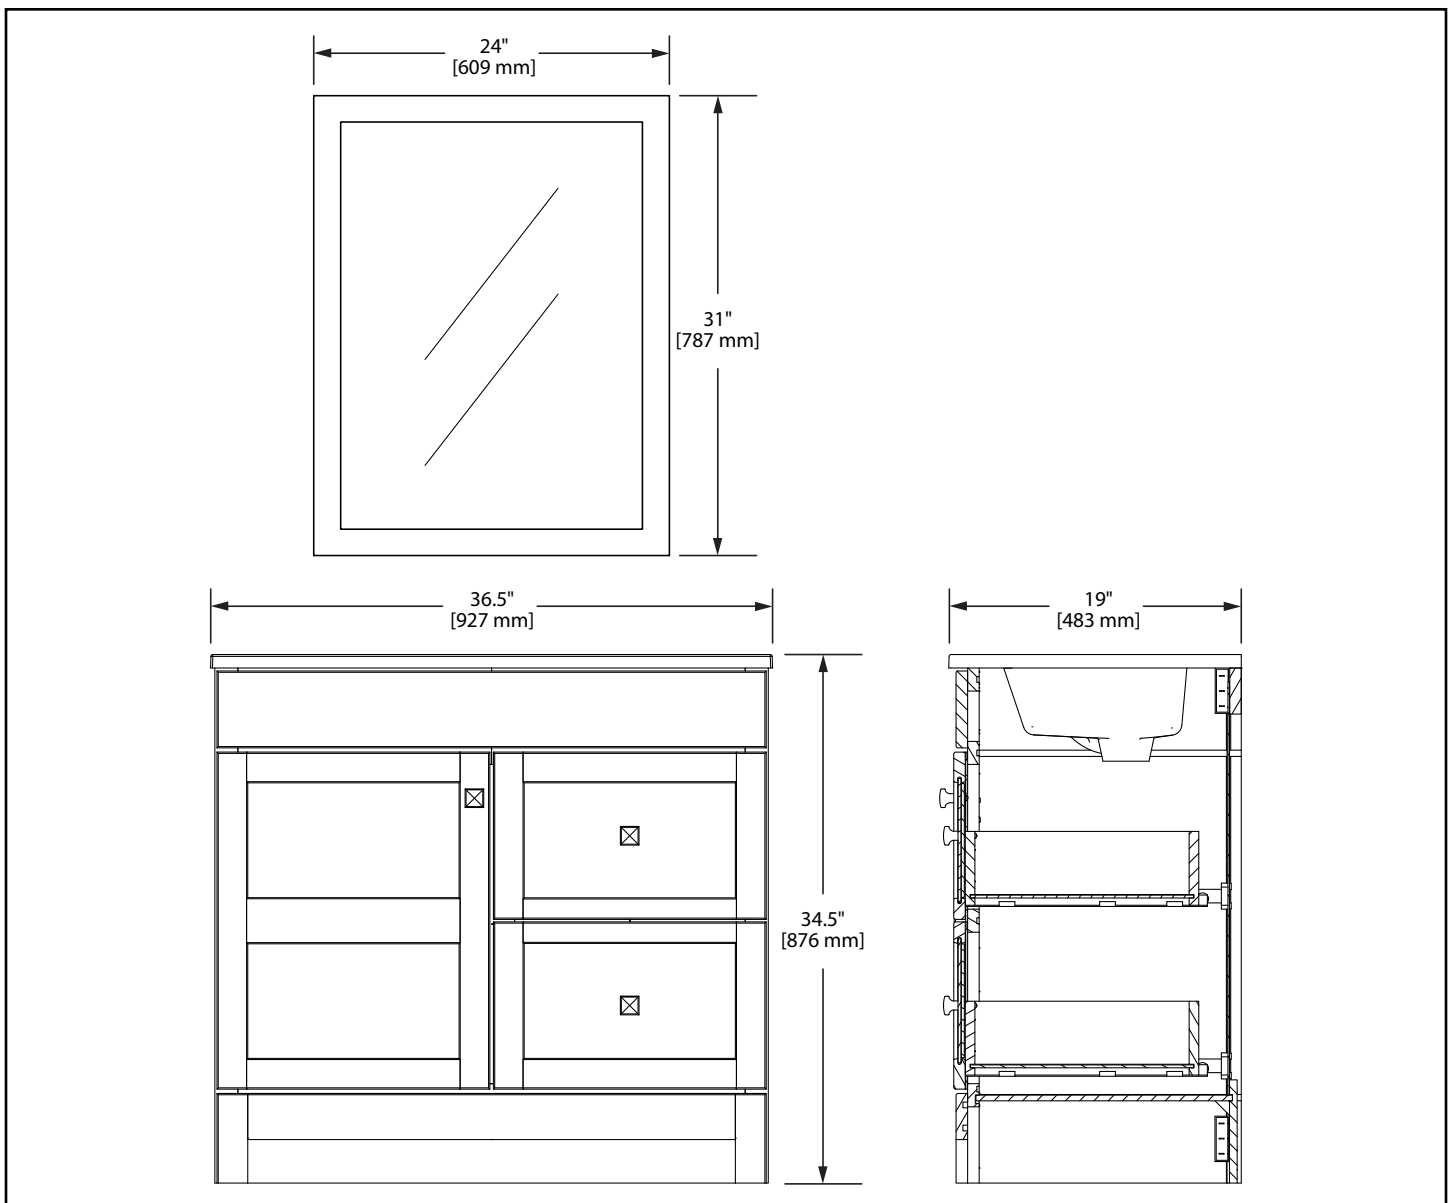

ARTISAN CHESTNUT COMBO

36" Vanity Cabinet with Top and Mirror

PPM36-CHT

The information contained in this drawing is the sole property of RSI Home Products.
Any reproduction in part or as a whole without the written permission of RSI Home Products is prohibited.