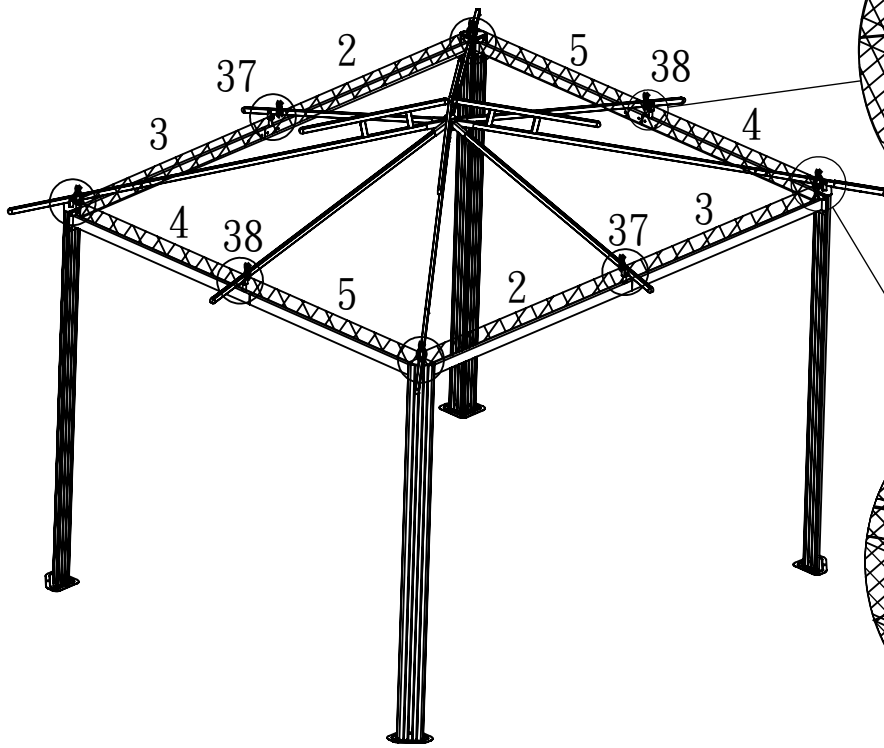

## Netting Installation Manual For 11'x14' GZ584

Paragon Group USA

Customer Service: (877) 782 4482 Email: [cs-outdoors@paragongroupusa.com](mailto:cs-outdoors@paragongroupusa.com)

NO.	DRAWING	QTY	NO.	DRAWING	QTY
31	 1867 mm	2	37		2
32	 1867 mm	2	38		2
33	 1367 mm	2	39		1
34	 1367 mm	2	40	 M4x13 mm	28 +3
35		4	41		48 +5

2

37		1	38		1
----	--	---	----	--	---

x4

x4

3

31		2	34		2
32		2	40		28
33		2	41		48

x2

41x10pcs