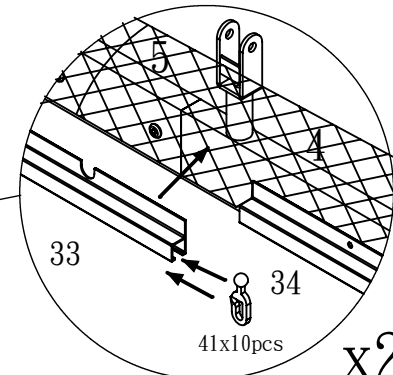

## Netting Installation Manual For 11'x14' GZ584

Paragon Group USA

Customer Service: (877) 782 4482 Email: [cs-outdoors@paragongroupusa.com](mailto:cs-outdoors@paragongroupusa.com)

NO.	DRAWING	QTY	NO.	DRAWING	QTY
31	 1867 mm	2	37		2
32	 1867 mm	2	38		2
33	 1367 mm	2	39		1
34	 1367 mm	2	40	 M4x13 mm	28 +3
35		4	41		48 +5

2

37		1	38		1
----	--	---	----	--	---

x4

x4

3

31		2	34		2
32		2	40		28
33		2	41		48

x2

41x10pcs

x2

x28