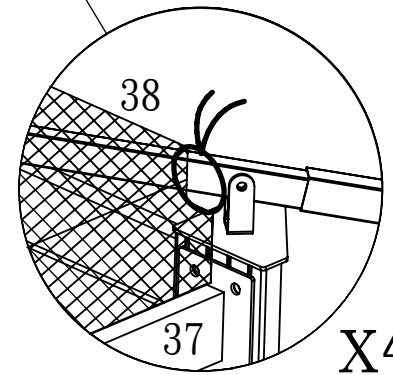

## Netting Installation Manual For 11'x14' GZ584

Paragon Group USA

Customer Service: (877) 782 4482 Email: [cs-outdoors@paragongroupusa.com](mailto:cs-outdoors@paragongroupusa.com)

NO.	DRAWING	QTY	NO.	DRAWING	QTY
31	 1867 mm	2	37		2
32	 1867 mm	2	38		2
33	 1367 mm	2	39		1
34	 1367 mm	2	40	 M4x13 mm	28 +3
35		4	41		48 +5

2

37		1	38		1
----	--	---	----	--	---

x4

x4

3

31		2	34		2
32		2	40		28
33		2	41		48

x2

41x10pcs