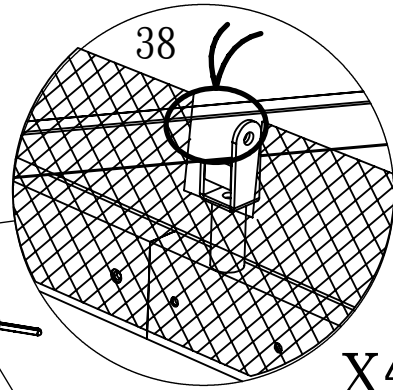

## Netting Installation Manual For 11'x14' GZ584

Paragon Group USA

Customer Service: (877) 782 4482 Email: [cs-outdoors@paragongroupusa.com](mailto:cs-outdoors@paragongroupusa.com)

NO.	DRAWING	QTY	NO.	DRAWING	QTY
31	 1867 mm	2	37		2
32	 1867 mm	2	38		2
33	 1367 mm	2	39		1
34	 1367 mm	2	40	 M4x13 mm	28 +3
35		4	41		48 +5

2

37		1	38		1
----	--	---	----	--	---

x4

x4

3

31		2	34		2
32		2	40		28
33		2	41		48

x2

41x10pcs