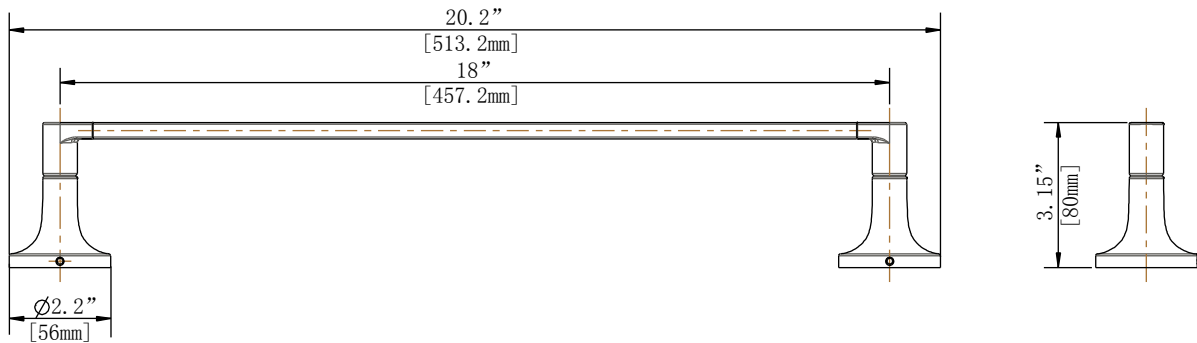

Glacier Bay Myer Contemporary Series 18 IN. Towel Bar

MODEL	SKU#	FINISH
20160-0101	304778443	Chrome

FEATURES

- 20.2"L x 2.2"W x 3.15"H
- Coordinates with Myer Contemporary Series Bath Products
- Easy Installation
- Includes Mounting Hardware and Plastic Anchors
- Tools Required for Installation:
 - Drill with 1/4" Drill Bit
 - Philips Screwdriver
 - Small Flat Head Screwdriver

WARRANTY

- Limited Lifetime Warranty

INSTALLATION DIMENSIONS

Glacier Bay reserves the right to make changes in specifications and materials and to change and discontinue models, both without the notice or obligation. Dimensions are for reference only.