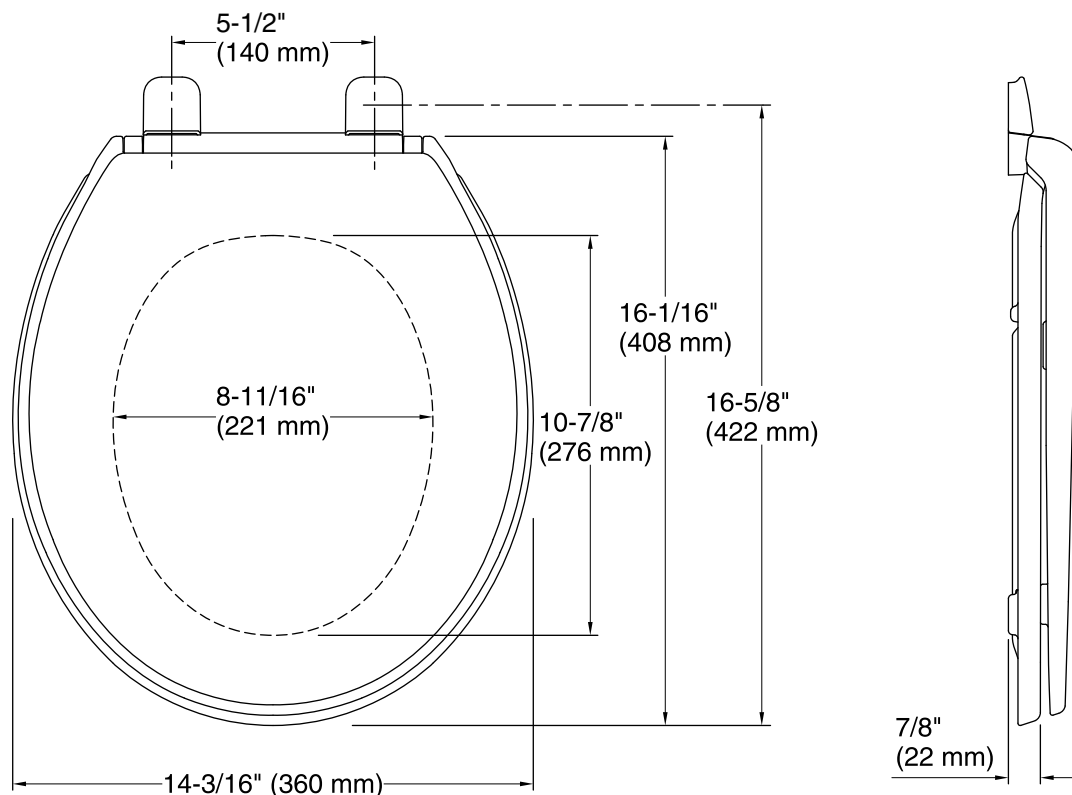

**Codes/Standards**

None Applicable

**KOHLER® One-Year Limited Warranty**

See website for detailed warranty information.

**Available Color/Finishes**

*Color tiles intended for reference only.*

Color	Code	Description
	0	White
	96	Biscuit

### Technical Information

All product dimensions are nominal.

Seat shape type: Round

Seat front type: Closed front

Seat hinge type: Quiet-Close™, Quick-Attach®

Seat-mounting holes: 5-1/2" (140 mm)