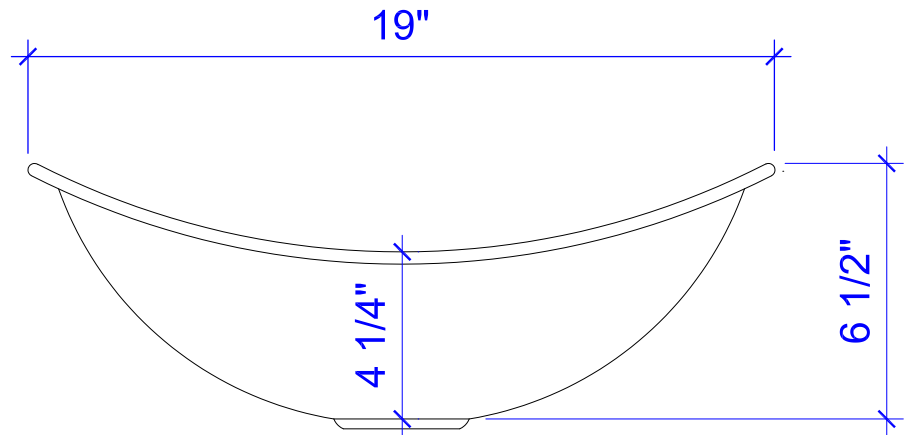

Hobbes Nickel Vessel Sink

Models: # [SB305-19N](#)

19" x 14" x 6 ½"

Features

- + Hammered Nickel Finish
- + Above Counter Vessel Sink
- + Easy to Care For Durable Finish
- + Lifetime Warranty

[SB305-19N](#)

Hobbes Nickel Vessel Sink

REAL COPPER
SINKOLOGY™
Best Sink. Best Price.

Technical Specifications

- + Outer - 19" x 14" x 6 1/2"
- + Inner - 19" x 14" x 6 1/2"
- + Drain - 1.5" diameter
- + Thickness - 16 gauge nickel finish