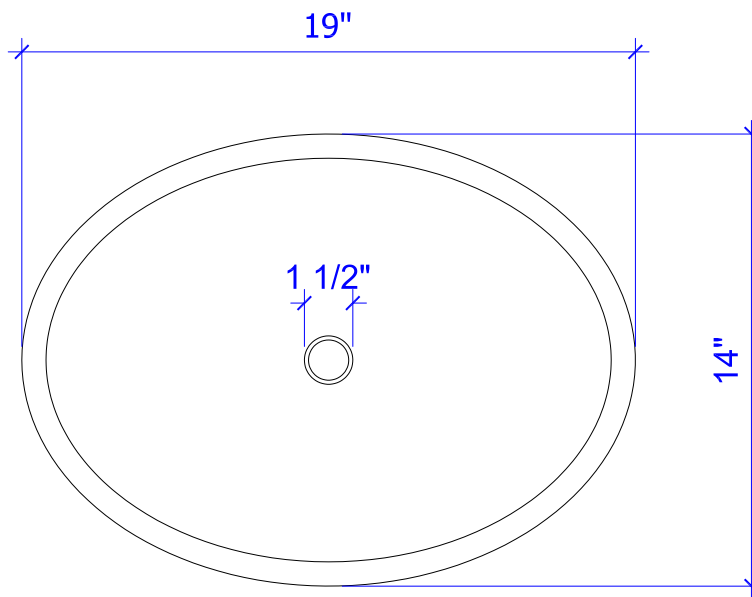

TOP VIEW

LifetimeWarranty

All Sinkology products come with a lifetime warranty. You won't need, but it's there.

CustomerService@Sinkology.com | 866.915.3003