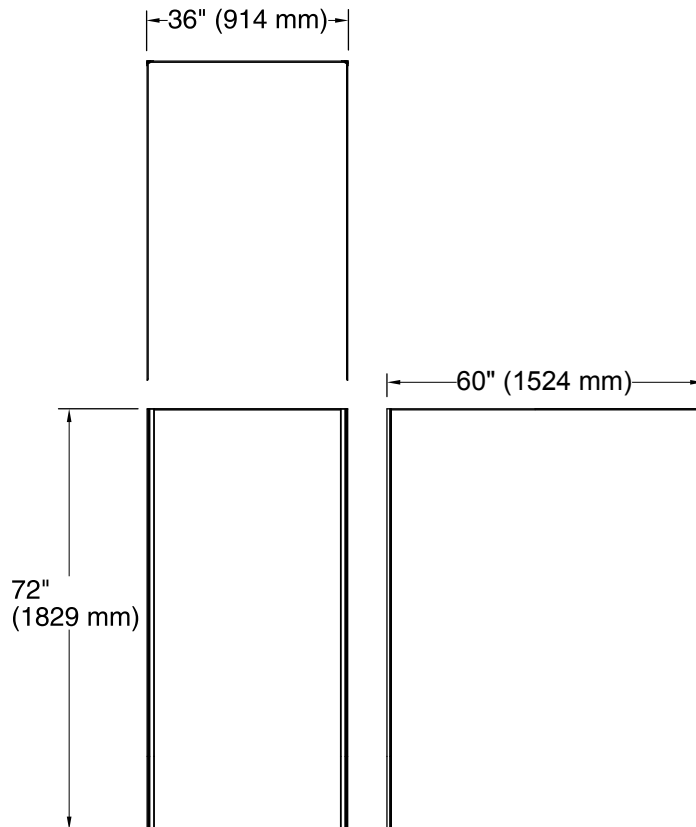

Choreograph™ Choreograph™

60"x36"x72" Wall Kit
K-97619

Features

- Includes 60"x72" wall panel, (2) 36"x72" wall panels, and (2) color-matched corner joints

Material

- Durable, non-porous, 0.2" thick compression-molded walls that are easy to clean and resist chipping and cracking.
- Walls made from Serica™ composite material.

Installation

- Trimmable to customize size and installation.

Components

Product includes:

- K- 97608 60"x72" Wall Panel
- K- 97606 36"x72" Wall Panel
- K- 97606 36"x72" Wall Panel
- K- 97635 96" Corner Joint

Color	Code	Description
	0	White
	96	Biscuit
	47	Almond
	NY	Dune
	95	Ice™ Grey
	G9	Sandbar

Technical Information

All product dimensions are nominal.

Installation: 3-Wall Alcove

Notes

Measure your actual product for rough-in details.

Install this product according to the installation instructions.

Corner joints (optional) allow for 3/8" (10 mm) adjustment for out-of-plumb conditions or uneven cuts.

If installing accessories, install 2x4 backing for handrails, shelves, and shower hooks and 2x10 backing for the flip down seat.