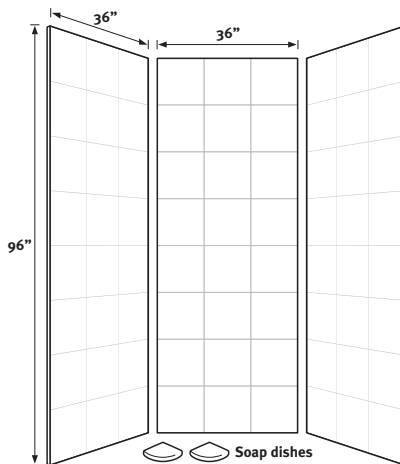

FEATURES

- Chamfered-edges on the 12-inch square tile pattern provide the high-end look of travertine.
- No grout to maintain; will not mold or mildew.
- Ideal for remodeling; easier to install than tile—panels glue up over existing surface.
- Coordinates with other Swanstone bath products.
- Heat resistant—walls can handle steamer units.
- Compression molding means superior durability.

Designed to fit base areas
36" deep or smaller x 36" wide x 96" high or smaller
(914 mm x 914 mm x 2438 mm)

SPECIFICATIONS

SQMK96-3636 Swanstone Square Tile Shower Wall Kit

Model	Part	Base Area Designed To Fit	Ship Wt. Lb.	Ship FedEx	Carton Dims. In.	Cu. Ft.
SQMK96-3636	SQMK963636	36"D x 36"W x 96"H* (914 mm x 914 mm x 2438 mm) (*or smaller)	245	–	42 x 4 x 102	10

Kit Includes: Two side panels, one back panel, two corner soap shelves.

Packaging: Each kit is packed in an individual carton.

ACCESSORIES

See page 56 for complete listing of all wall accessories.

STANDARDS AND RATINGS