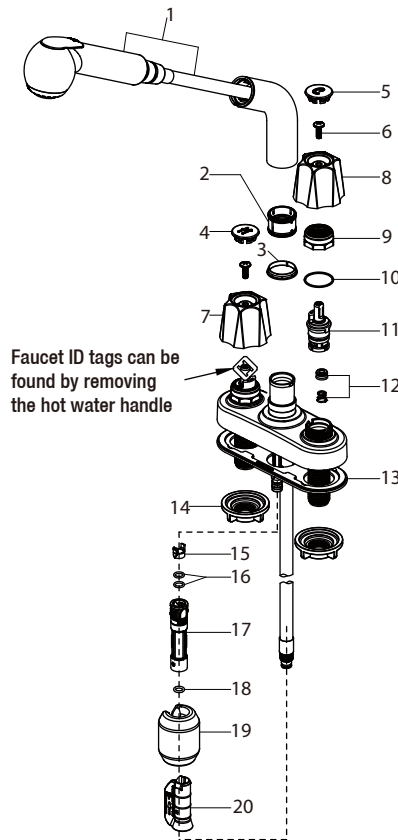

## Replacement Parts List

Two Handle Pull Out Laundry Faucet

MODEL	SKU #	FINISH
HD67655-0A01	886323	Chrome

Many replacement parts can be purchased online or at your local store. Please use the table below to identify the part SKU number needed, go to [HOMEDEPOT.COM](http://HOMEDEPOT.COM), and check for online and store availability. If you can't find the part you are looking for, please call 1-855-HD-GLACIER.

Part	Description	Part #	Internet SKU #	Store SKU #
1	Sprayhead & Hose	RP3828201		
2	Inverter	RP70543		
3	Inverter	RP70542		
4	Index H	RP1008501		
5	Index C	RP1008601		
6	Screw	RP50013		
7	Handle H	RP1344501		
8	Handle C	RP1344601		
9	Bonnet nut	RP70435	<a href="#">206864739</a>	
10	Washer	RP64124		
11	Cartridge	RP22012	<a href="#">207114089</a>	

Part	Description	Part #	Internet SKU #	Store SKU #
12	Seat & Spring	RP22008	<a href="#">207114089</a>	
13	Gasket	RP80522		
14	Mounting nut	RP56001	<a href="#">203193994</a>	579276
15	Block	RP70421	<a href="#">206116636</a>	
16	O-ring	RP60002		
17	Quick connect Assembly	RP70429		
18	O-ring	RP60089		
19	Weight	RP70441	<a href="#">207093823</a>	
20	Weight clip	RP64204		