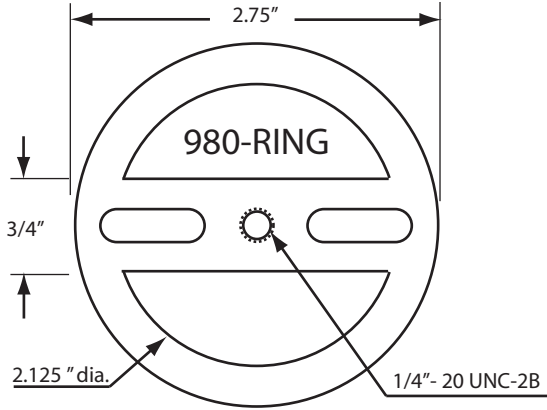

D98RK Drain & Overflow Kit For Integral Overflow Tubs

D980R

D98R