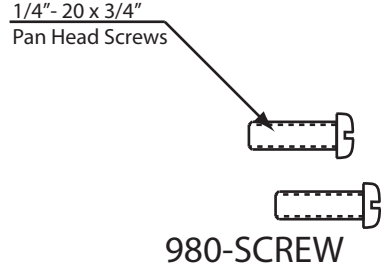

D98RK Drain & Overflow Kit For Integral Overflow Tubs

D980R

D98R