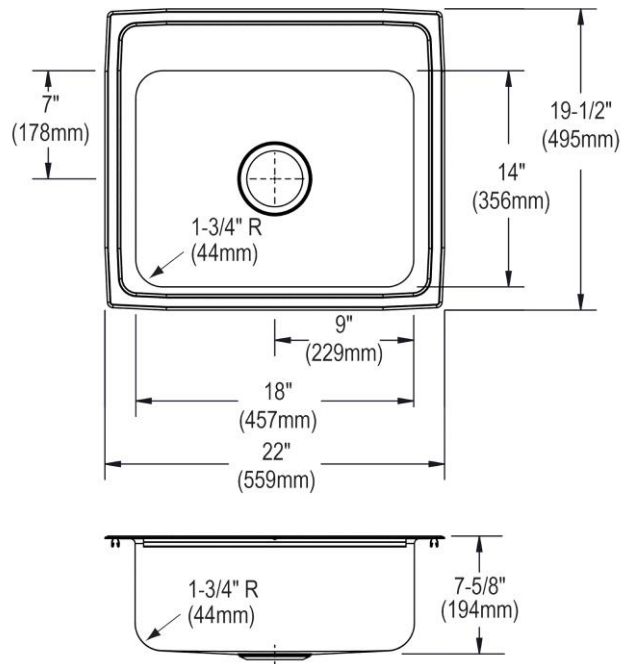

In keeping with our policy of continuing product improvement, Elkay reserves the right to change product specifications without notice. Please visit [elkay.com](#) for the most current version of Elkay product specification sheets. This specification describes an Elkay product with design, quality, and functional benefits to the user. When making a comparison of other producers' offerings, be certain these features are not overlooked.