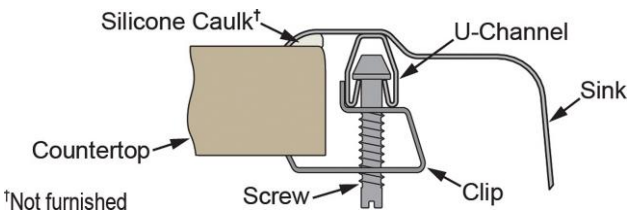

**PRODUCT SPECIFICATIONS**

Gourmet (Lustertone®) Stainless Steel Single Bowl Top Mount Sink. Overall dimensions are 22" x 19-1/2" x 7-5/8". Sink is manufactured from 18 gauge 304 Stainless Steel with a Lustrous Highlighted Satin finish, Center drain placement and Full spray sides and bottom.

<b>Installation Type:</b>	Top Mount
<b>Material:</b>	304 Stainless Steel
<b>Finish:</b>	Lustrous Highlighted Satin
<b>Gauge:</b>	18
<b>Sound Deadening:</b>	Full spray sides and bottom
<b>Number of Bowls:</b>	1
<b>Sink Dimensions:</b>	22" x 19-1/2" x 7-5/8"
<b>Bowl 1 Dimensions:</b>	18" x 14" x 7-1/2"
<b>Drain Size:</b>	3-1/2" (89mm)
<b>Drain Location:</b>	Center
<b>Minimum Cabinet Size:</b>	27"
<b>Mounting Hardware:</b>	Part # 64090012 included for countertops up to 3/4" (19mm) thick
<b>Cutout Template #:</b>	<a href="#">1000001255</a>

Template is available for download at [elkay.com](#)

**Cutout Dimensions for Top Mount Installation:**

21-3/8" x 18-7/8" (543mm x 479mm) with 1-1/2" (38mm) corner radius

**Hole Drilling Configurations:**

1-1/2" (38mm) Diameter Faucet Holes on 4" (102mm) Centers

**Installation Profile:**

PART: \_\_\_\_\_ QTY: \_\_\_\_\_  
 PROJECT: \_\_\_\_\_  
 CONTACT: \_\_\_\_\_  
 DATE: \_\_\_\_\_  
 NOTES: \_\_\_\_\_  
 APPROVAL: \_\_\_\_\_