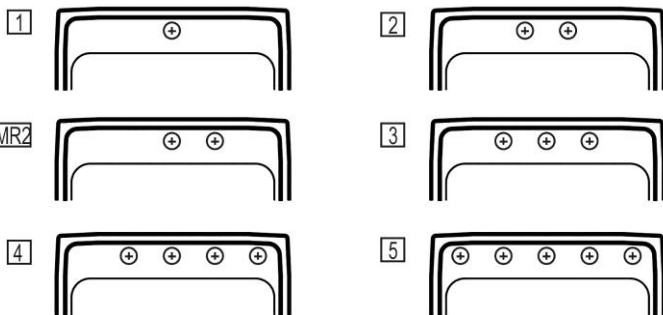

PRODUCT SPECIFICATIONS

Gourmet (Lustertone®) Stainless Steel Single Bowl Top Mount Sink. Overall dimensions are 22" x 19-1/2" x 7-5/8". Sink is manufactured from 18 gauge 304 Stainless Steel with a Lustrous Highlighted Satin finish, Center drain placement and Full spray sides and bottom.

Installation Type:	Top Mount
Material:	304 Stainless Steel
Finish:	Lustrous Highlighted Satin
Gauge:	18
Sound Deadening:	Full spray sides and bottom
Number of Bowls:	1
Sink Dimensions:	22" x 19-1/2" x 7-5/8"
Bowl 1 Dimensions:	18" x 14" x 7-1/2"
Drain Size:	3-1/2" (89mm)
Drain Location:	Center
Minimum Cabinet Size:	27"
Mounting Hardware:	Part # 64090012 included for countertops up to 3/4" (19mm) thick
Cutout Template #:	1000001255

Template is available for download at [elkay.com](#)

Cutout Dimensions for Top Mount Installation:

21-3/8" x 18-7/8" (543mm x 479mm) with 1-1/2" (38mm) corner radius

Hole Drilling Configurations:

1-1/2" (38mm) Diameter Faucet Holes on 4" (102mm) Centers