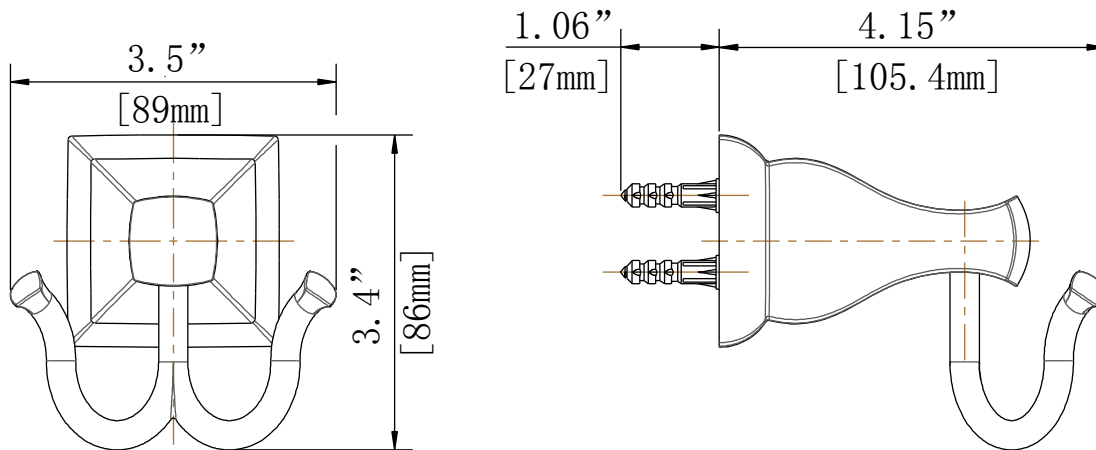

FEATURES

- 3.5"L x 3.4"W x 4.15"H
- Coordinates with Milner Series Bath Products
- Easy Installation
- Includes Mounting Hardware and Plastic Anchors
- Tools Required for Installation:
 - Drill with 1/4" Drill Bit
 - Philips Screwdriver
 - Small Flat Head Screwdriver

**Milner Series
Classic Collection**

Double Robe Hook

MODEL	FINISH
20120-2201	Chrome Polished
20120-2204	Brushed Nickel PVD

Available for purchase or special order at Home Depot stores.

INSTALLATION DIMENSIONS