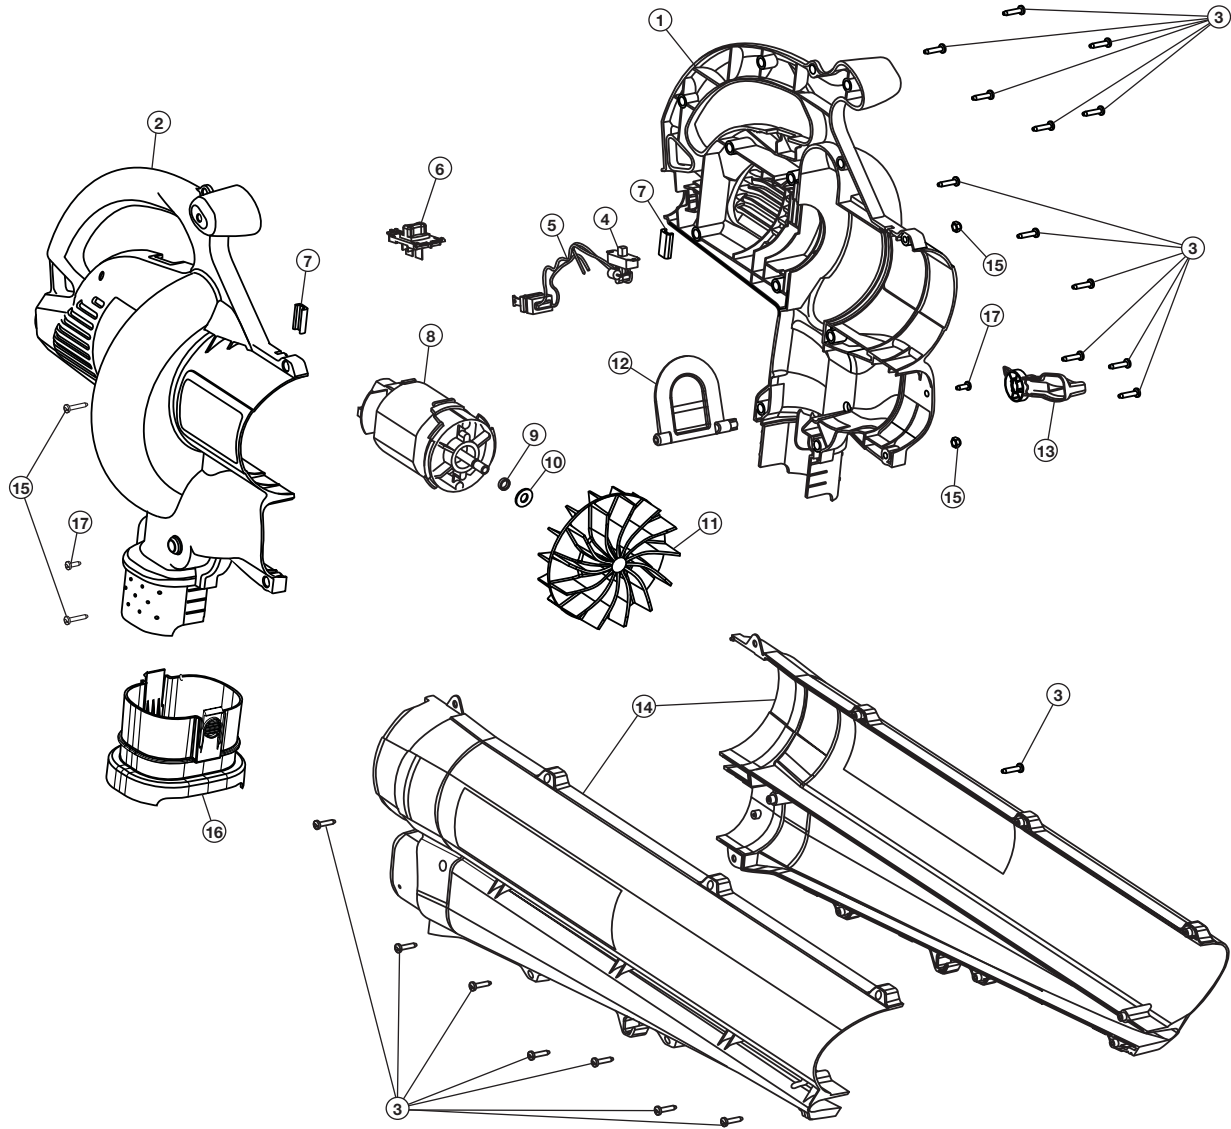

# REPLACEMENT PARTS - MODEL RM1300

## ELECTRIC BLOWER/ VACUUM

PPN 41ABESPG983

Item	Part No.	Description
1	753-06956	Left Motor Housing
2	753-06957	Right Motor Housing
3	791-181482	Housing Screw
4	791-182546	Switch Assembly
5	791-182547	Power Connection Wire Assembly
6	753-06959	Switch Lever
7	791-180503	Rubber Cushion
8	791-182548	Motor Assembly
9	791-182549	Spacer
10	791-180505	Washer
11	791-182550	Impeller

Item	Part No.	Description
12	791-182410	Mode Control Flapper
13	753-06958	Mode Control Lever
14	791-00051	Blower/ Vac Tube Assembly (includes 3)
15	791-182425	Blower/ Vac Tube Mounting Hardware
16	791-182417	Vacuum Bag Assembly
17	791-181345	Screw
*	791-612930	Cable Tie
*	753-04465	Vacuum Bag Assembly (includes 16, Vacuum Bag & cable tie)
*	791-682075B	Shoulder Harness
*	753-04325	Patio Head

\* Items Not Shown