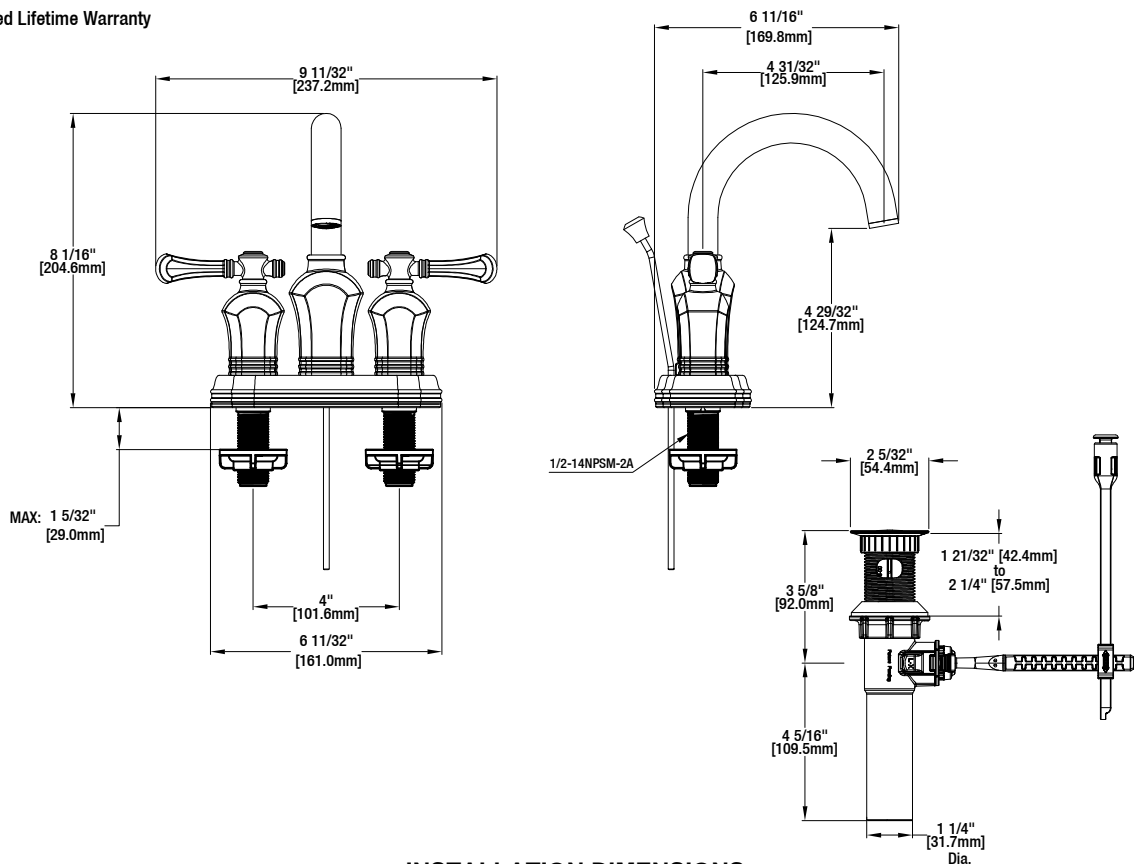

WARRANTY

- Limited Lifetime Warranty

INSTALLATION DIMENSIONS

Glacier Bay reserves the right to make changes in specifications and materials and to change and discontinue models, both without notice or obligation. Dimensions are for reference only.