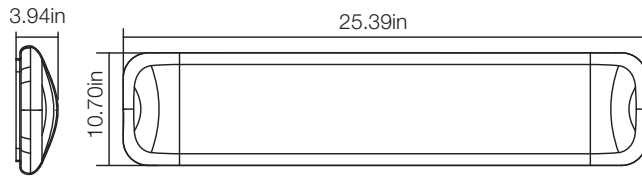

PRODUCT SPECIFICATIONS

2ft x 1ft LED Puff

54648141
SKU# 1000532244

ADVANTAGES

- 50,000 Hours of Continuous Use
- 5 Years Warranty

Dimmer List

Dimmer Brand	Model #
Lutron	SCL-153PR-WH
	MACL-153M-WH
	MSCL-OP153M-WH
	DV-603PG-AL
	LG-600H-WH
	GL-600H-DK
Leviton	TG-603PGH-WH
	81000-I
	IPL06
Legrand	IPL06-10Z
	ADWR703HW4
Cooper	SCL03P-A-K
	DLC03P-LA
Aspire	9534DS-K
	9573WS

APPLICATIONS

Suitable for damp locations

SURFACE MOUNT

SPECIFICATIONS

Model Number	54648141
SKU	1000532244
OSMID	206353147
Power	20W
AC Voltage, Frequency	120V, 60 Hz
Color Temp (nom.)	4000K
Operation Temp	-4°F ~ 113°F
CRI	80
Lumen Output (min.)	1500 lm
Dimming	YES
Lifetime Rating	L70/50000Hrs
Efficacy	75.0 lm/watt

PACKAGING

Weight (±0.5 lb)	3.26 lbs
Size (L x W x H) (±0.1 in)	25.39in x 10.70in x 3.94in
Box Dimensions	29.41in x 12.68in x 6.3in
Gross Weight	5.29 lbs
UPC	849489000206

INCLUDED IN BOX

- Small Machine Screws (2)
- Wire Nut (3)
- Mounting Bracket (1)
- Plastic Drywall Anchor (4)
- Large Machine Screws (4)