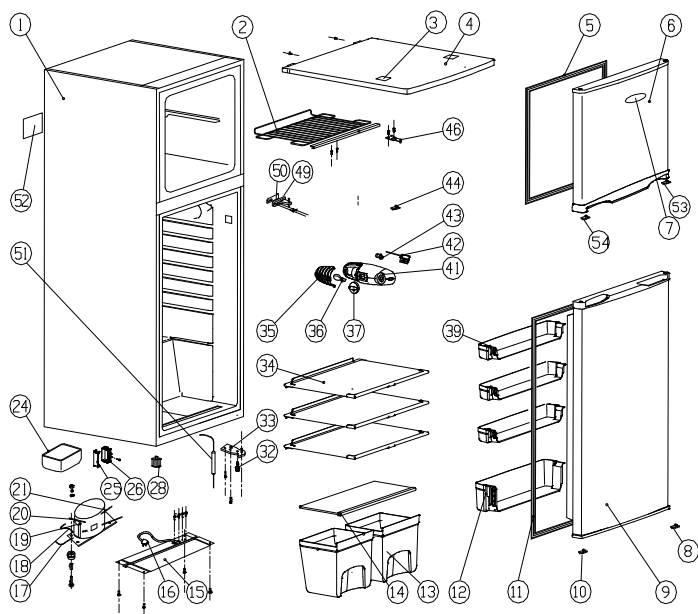

RA7316PST Spare Parts List

No.	Spare Part No.
1	10010892
2	10202086
3	20013800
4	20013799
5	20011684
6	10023295
7	20086413
8	20010348
9	10020610
10	20010460
11	20011685
12A	20014704
13A	20013159
14	10201577
15	10201405
16	20050128
17	20050195
18	20050012
19	20061917
20	20060010
21A	20060046
24	20012807
25	20014438
26	20014437
28	20011245
32	20013010
33	20022150
34	10204050
35	20011051
36B	20050045
37	20010024
39A	20016294
41	20010216
42	20060703
43	20050031
44	20050016
46	20022149
49	20023116
50	20012230
51B	20060086
53	20010345
54	20010452
	20010030

Description of Spare Part
Cabinet
Shelves of freezer chamber
Screw cover for top cover
Top cover
Upper door gasket
Upper door
Trade mark
Lower door right aid-closer
Lower door
Lower door left aid-closer
Lower door gasket
Lower door lower balcony (transparent)
Crisper drawer (transparent)
Cover of crisper drawer
Compressor support base
Supply cord plug
Connecting wire of compressor
Earthing wire of compressor
Compressor(UKT60YAX)
Process tube
Connecting tube (short)
Drain pan
Base of wire box
Wire box
Long adjust leg
Short adjust leg
Lower door hinge assembly
Shelf of refrigerator chamber
Lamp cover
Lamp Bulb (E14,110V)
Thermostat knob
Lower door upper balcony (transparent)
Thermostat cover
Thermostat
Lamp holder (E14)
Door switch
Upper door hinge assembly
Middle hinge
Middle hinge cushion
Drier filter (for R600a)
Right limit block of door
Left limit block of door
Ice cube tray