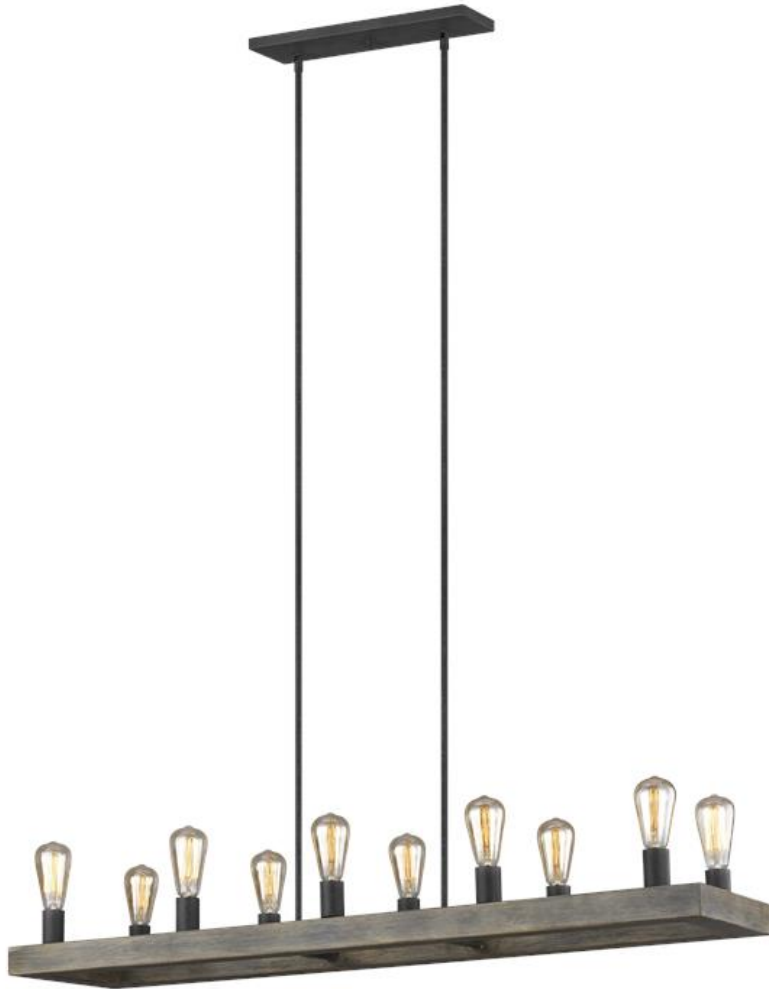

F3931/10WOW/AF: 10-Light Linear Chandelier

Dimensions:

Length: 50" **Wire:** 180" (color/Black)
Width: 12" **Mounting Proc.:** U Channel Bar
Height: 4 1/4" **Connection:** Mounted To Box
Weight: 21.6 lbs.

Bulbs:

10 - Medium A19 75w Max. 120v - Not included

Features:

•

Material List:

1 Body - Steel - Weathered Oak Wood / Antique Forged Iron
 2 6" Stem - Steel - Antique Forged Iron
 8 12" Stem - Steel - Antique Forged Iron

Safety Listing:

Safety Listed for Damp Locations

Instruction Sheets:

Trilingual (English, Spanish, and French) (F3931-10)

Collection: Avenir

UPC #: 014817587517

Finish: Weathered Oak Wood / Antique Forged Iron (WOW/AF)

Backplate / Canopy Details:

Type	Height / Length	Width	Depth	Diameter	Outlet Box Up	Outlet Box Down
Canopy	7/8	16	4 3/4			

Shipping Information:

Package Type	Product #	Quantity	UPC	Length	Width	Height	Cube	Weight	Fr. Class	UPS Ship
Individual	F3931/10WOW/AF	1	014817587517	55	15.5	7.5	3.7	23.5		