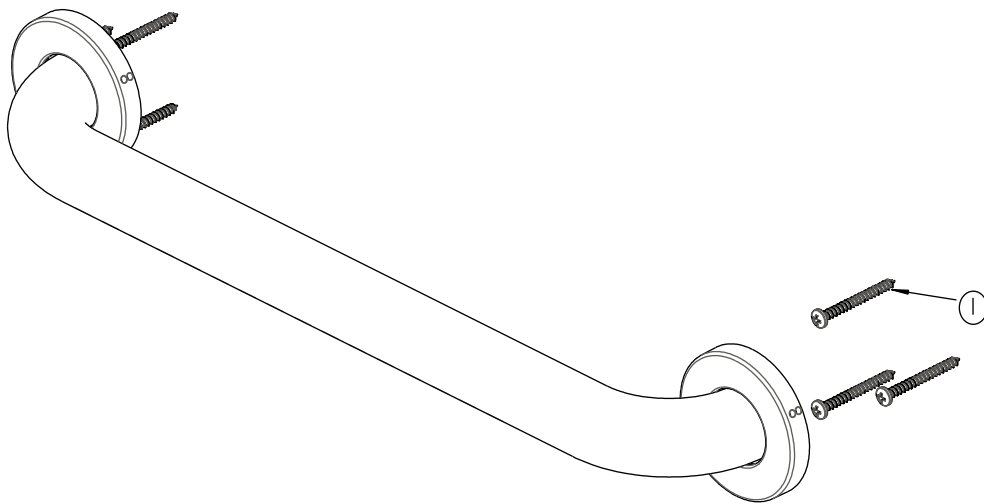

Replacement Parts List

Combo Model#	Separated Lota Model#
20135-03202-88	20135-03202-18
	20135-03202-36

18 in.x1-1/4 in.Concealed Screw Grab Bar

MODEL	SKU#	FINISH
20135-03202-18	206767718	BSS (Brushed Stainless Steel)

Part	Description	Part Number
1	Wood Screw	RP3039

*Specify Finish

Many replacement cartridges, aerators, and drain assemblies can be purchased at your local The Home Depot store or online at HOMEDEPOT.COM

To Order Parts Call: 1-855-HD-GLACIER

Rev. 01

Replacement Parts List

36 in.x1-1/4 in.Concealed Screw Grab Bar

MODEL	SKU#	FINISH
20135-03202-36	206767689	BSS (Brushed Stainless Steel)

Part	Description	Part Number
1	Wood Screw	RP3039