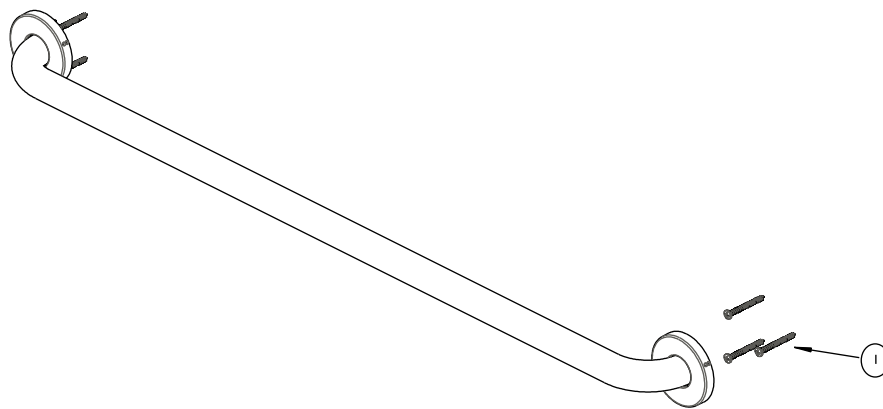

Replacement Parts List

Combo Model#	Separated Lota Model#
20135-03202-88	20135-03202-18
	20135-03202-36

18 in.x1-1/4 in.Concealed Screw Grab Bar

MODEL	SKU#	FINISH
20135-03202-18	206767718	BSS (Brushed Stainless Steel)

Part	Description	Part Number
1	Wood Screw	RP3039

*Specify Finish

Many replacement cartridges, aerators, and drain assemblies can be purchased at your local The Home Depot store or online at HOMEDEPOT.COM

To Order Parts Call: 1-855-HD-GLACIER

Rev. 01

Replacement Parts List

36 in.x1-1/4 in.Concealed Screw Grab Bar

MODEL	SKU#	FINISH
20135-03202-36	206767689	BSS (Brushed Stainless Steel)

Part	Description	Part Number
1	Wood Screw	RP3039