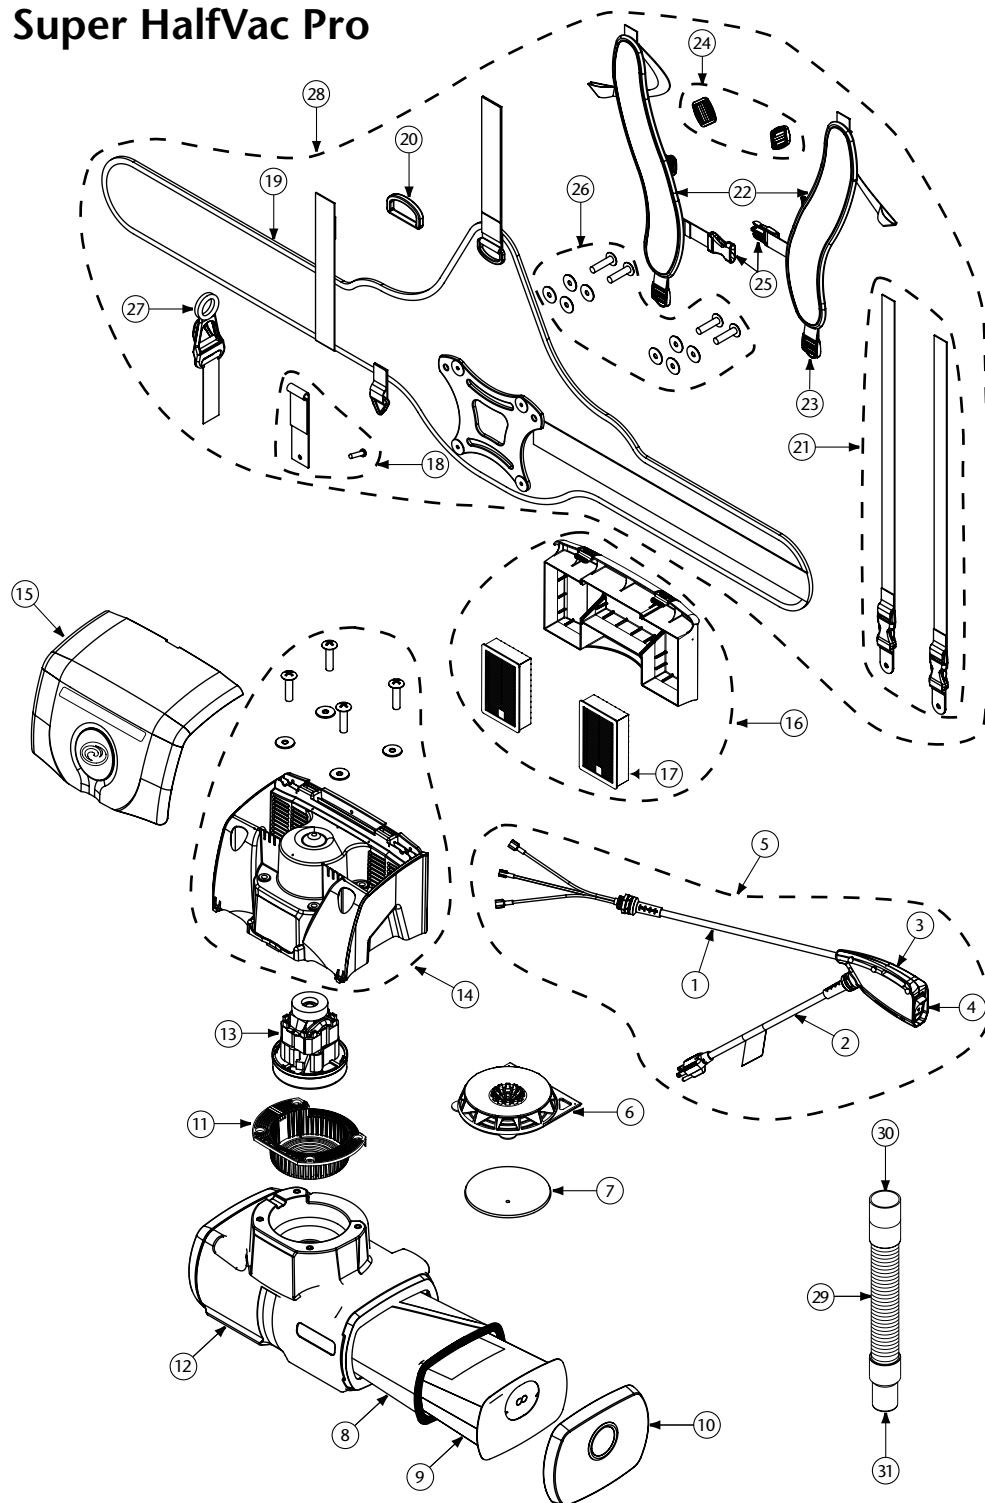

Super HalfVac Pro

SUPER HALFVAC PRO ASSEMBLY (MODEL: 1073240)

| No. | Product Name | Qty |
|-----|---|--------|
| 1 | 834675 Switch Cord Assembly | 1 ea. |
| 2 | 834676 Power Cord Assembly | 1 ea. |
| 3 | 107043 Switch Box | 1 ea. |
| 4 | 106066 On/Off Switch | 1 ea. |
| 5 | 834674 Switch and Power Cord Assembly (includes: #1, 2, 3, 4) | 1 set |
| 6 | 107054 Plastic Dome Filter | 1 ea. |
| 7 | 107060 Foam Filter Media | 1 ea. |
| 8 | 107040 Micro Cloth Filter | 1 ea. |
| 9 | 106973 Intercept Micro Filter (closed collar) | 10/pk. |
| | 106960 Intercept Micro Filter (open collar) | 10/pk. |
| 10 | 834343 End Cap | 1 ea. |
| 11 | 834339 Vibration Dampener | 1 ea. |
| 12 | 510212 Bag Housing w/Decals | 1 ea. |
| 13 | 510213 Motor Assembly | 1 ea. |
| 14 | 510227 Upper Housing w/Screws & Washers | 1 set |
| 15 | 510214 Overlap Housing w/Screws | 1 set |
| 16 | 834333 HEPA Filter Housing w/2 HEPA Cartridges (includes: #17) | 1 ea. |
| 17 | 107005 HEPA Cartridge | 1 ea. |
| 18 | 107048 Stabilization Strap w/Screw | 1 ea. |
| 19 | 107047 Waist Belt w/Plate | 1 ea. |
| 20 | 107051 D-Ring | 1 ea. |
| 21 | 107049 Length Adjustment Strap Kit w/Buckles | 1 set |
| 22 | 100356 Shoulder Strap Assembly (includes: #24, 25, 26) | 1 set |
| 23 | 100357 Shoulder Strap Plastic Adj. Buckle (Bottom) | 1 ea. |
| 24 | 100358 Shoulder Strap Plastic Adj. Buckle (Top) | 1 ea. |
| 25 | 103627 Sternum Strap Buckles (Latch & Keeper) | 1 set |
| 26 | 107052 Waist Belt Assembly & Upper Housing Screw Kit | 1 set |
| 27 | 102604 Cord Holder | 1 ea. |
| 28 | 107050 Waist Belt, Complete, w/Mounting Hardware (includes: #19 - 27) | 1 set |
| 29 | 101184 Stretch Hose w/Cuffs 1 1/4" (Black) | 1 ea. |
| | 101705 Stretch Hose w/Cuffs 1 1/2" (Black) | 1 ea. |
| 30 | 101437 Replacement Fixed Hose Cuff (Black) 1 1/2" - 1 1/4" | 1 ea. |
| 31 | 101436 Replacement Swivel Cuff (Black) 1 1/4" | 1 ea. |
| | 107220 Replacement Swivel Cuff (Black) 1 1/2" | 1 ea. |
| | 101678 50' Extension Cord (not shown) | 1 ea. |