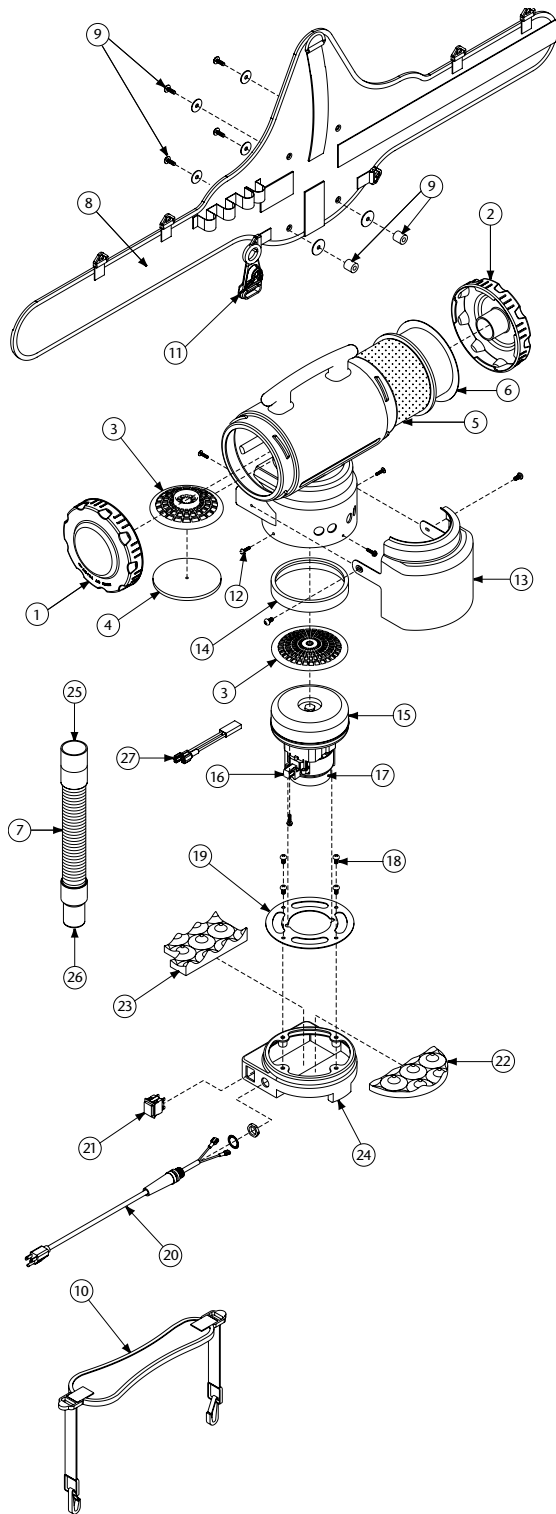

TAILVAC ASSEMBLY

No.	Product Name	Qty
1	101288 Blind Twist Cap Assembly (Grey)	1 ea.
2	101934 Twist Cap for Hose Cuff (Grey)	1 ea.
	102844 Gasket for Blind Twist Cap (not shown)	1 ea.
3	102784 Dome Filter w/Foam Media	1 ea.
4	101949 Foam Filter Media for Dome Filter	1 ea.
	102761 High Filtration Disc (optional)	2/pk
5	100564 Micro Cloth Filter	1 ea.
6	100431 Intercept Micro Filter	10/pk
7	101184 Stretch Hose w/Cuffs 1¼" (Black)	1 ea.
	101705 Stretch Hose w/Cuffs 1½" (Black)	1 ea.
8	102878 Waist Belt w/Velcro®	1 ea.
	103025 Retrofit set: Waist Belt and Monostrap	1 set
9	101274 Waist Belt Connection Set: 4 Screws, 6 Washers, 2 Stand-offs	1 set
10	102879 Monostrap Assembly	1 ea.
11	102604 Cord Holder	1 ea.
12	101272 Step Cap Screw Kit: 4 Screws	1 set
13	101711 Shroud Retro Kit (Grey) w/2 Screws	1 ea.
14	103236 Motor Seal	1 ea.
15	101189 Motor/Fan (120 V) w/Crimps (Ametek)	1 ea.
16	102988 Carbon Brush Set for Motor (Ametek)	1 set
17	103043 Fan and Brush Cover Kit	1 ea.
18	101271 Motor Mount Screw Kit: 5 Screws, 4 Washers, 1 Nut	1 ea.
19	100950 Director Plate	1 ea.
20	101713 Power Cord (18" 14/3) Assembly Complete w/Strain Relief with Locknut & Washer	1 set
21	106066 Double Pole On/Off Switch	1 ea.
22	101228 Front Sound Foam Baffle	1 ea.
23	101229 Rear Sound Foam Baffle	1 ea.
24	103262 Step Cap (Grey) w/Attached Front Sound Foam	1 set
25	101437 Replacement Fixed Hose Cuff (Black) 1½" - 1¼"	1 ea.
26	101436 Replacement Swivel Cuff (Black) 1¼"	1 ea.
	107220 Replacement Swivel Cuff (Black) 1½"	1 ea.
	102715 Replacement Swivel Elbow (Black) 1½"	1 ea.
27	107083 Thermal Protector Replacement	1 ea.
	101678 50' Extension Cord (Not Shown)	1 ea.